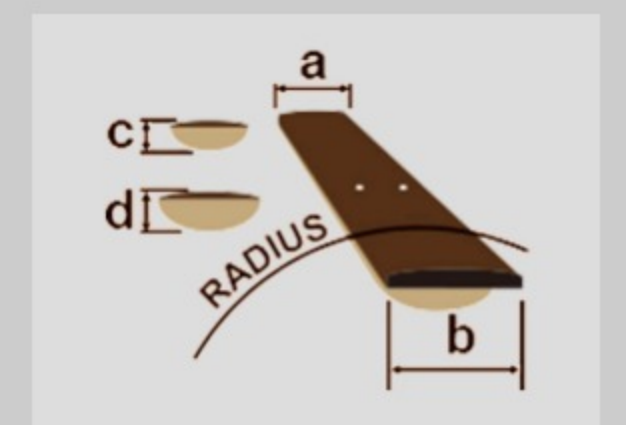

AS93FML

COLOR VARIATION :

VLS : Violin Sunburst

SPEC

SPECS

neck type	AS Expressionist / 3pc Nyatoh/Maple / set-in neck
top/back/side	Flamed Maple top / Flamed Maple back / Flamed Maple sides
fretboard	Bound Macassar Ebony fretboard / Acrylic block inlay
fret	Medium frets
number of frets	22
bridge	Gibraltar Performer bridge
string space	10.5mm
tailpiece	Quik Change III tailpiece
neck pickup	Super 58 (H) neck pickup (Passive/Alnico)
bridge pickup	Super 58 (H) bridge pickup (Passive/Alnico)
factory tuning	1E,2B,3G,4D,5A,6E
string gauge	.010/.013/.017/.030/.042/.052
hardware color	Gold

NECK DIMENSIONS

Scale :	628mm/24.7"
a : Width	43mm at NUT
b : Width	57mm at 22F
c : Thickness	21mm at 1F
d : Thickness	24mm at 9F
Radius :	305mmR

DESCRIPTION +

BODY DIMENSIONS

a : Length	19 1/4"
b : Width	15 3/4"
c : Max Depth	2 5/8"