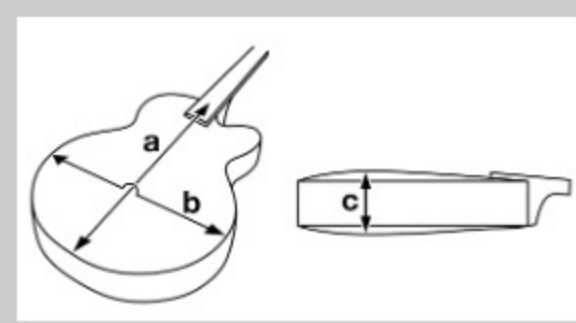

AS93FML

COLOR VARIATION :

VLS : Violin Sunburst

SPEC

SPECS

neck type	AS Expressionist / 3pc Nyatoh/Maple / set-in neck
top/back/side	Flamed Maple top / Flamed Maple back / Flamed Maple sides
fretboard	Bound Macassar Ebony fretboard / Acrylic block inlay
fret	Medium frets
number of frets	22
bridge	Gibraltar Performer bridge
string space	10.5mm
tailpiece	Quik Change III tailpiece
neck pickup	Super 58 (H) neck pickup (Passive/Alnico)
bridge pickup	Super 58 (H) bridge pickup (Passive/Alnico)
factory tuning	1E,2B,3G,4D,5A,6E
string gauge	.010/.013/.017/.030/.042/.052
hardware color	Gold

NECK DIMENSIONS

Scale :	628mm/24.7"
a : Width	43mm at NUT
b : Width	57mm at 22F
c : Thickness	21mm at 1F
d : Thickness	24mm at 9F
Radius :	305mmR

DESCRIPTION +

BODY DIMENSIONS

a : Length	19 1/4"
b : Width	15 3/4"
c : Max Depth	2 5/8"