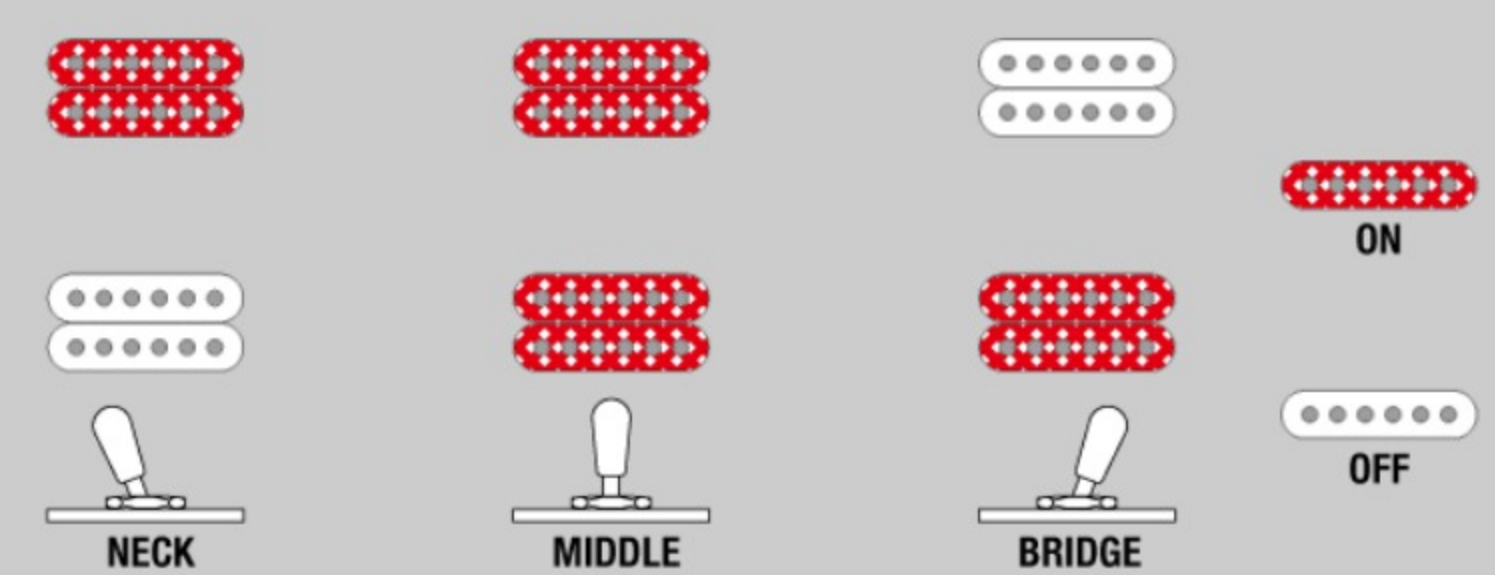

AS93FML

COLOR VARIATION :

VLS : Violin Sunburst

SPEC

SPECS

neck type	AS Expressionist / 3pc Nyatoh/Maple / set-in neck
top/back/side	Flamed Maple top / Flamed Maple back / Flamed Maple sides
fretboard	Bound Macassar Ebony fretboard / Acrylic block inlay
fret	Medium frets
number of frets	22
bridge	Gibraltar Performer bridge
string space	10.5mm
tailpiece	Quik Change III tailpiece
neck pickup	Super 58 (H) neck pickup (Passive/Alnico)
bridge pickup	Super 58 (H) bridge pickup (Passive/Alnico)
factory tuning	1E,2B,3G,4D,5A,6E
string gauge	.010/.013/.017/.030/.042/.052
hardware color	Gold

NECK DIMENSIONS

Scale :	628mm/24.7"
a : Width	43mm at NUT
b : Width	57mm at 22F
c : Thickness	21mm at 1F
d : Thickness	24mm at 9F
Radius :	305mmR

DESCRIPTION +

BODY DIMENSIONS

a : Length	19 1/4"
b : Width	15 3/4"
c : Max Depth	2 5/8"

DESCRIPTION +

SWITCHING SYSTEM

DESCRIPTION +

CONTROLS

DESCRIPTION +

OTHER FEATURES

Recommended	MS100C
Case	
Recommended Bag	IHB541-BK