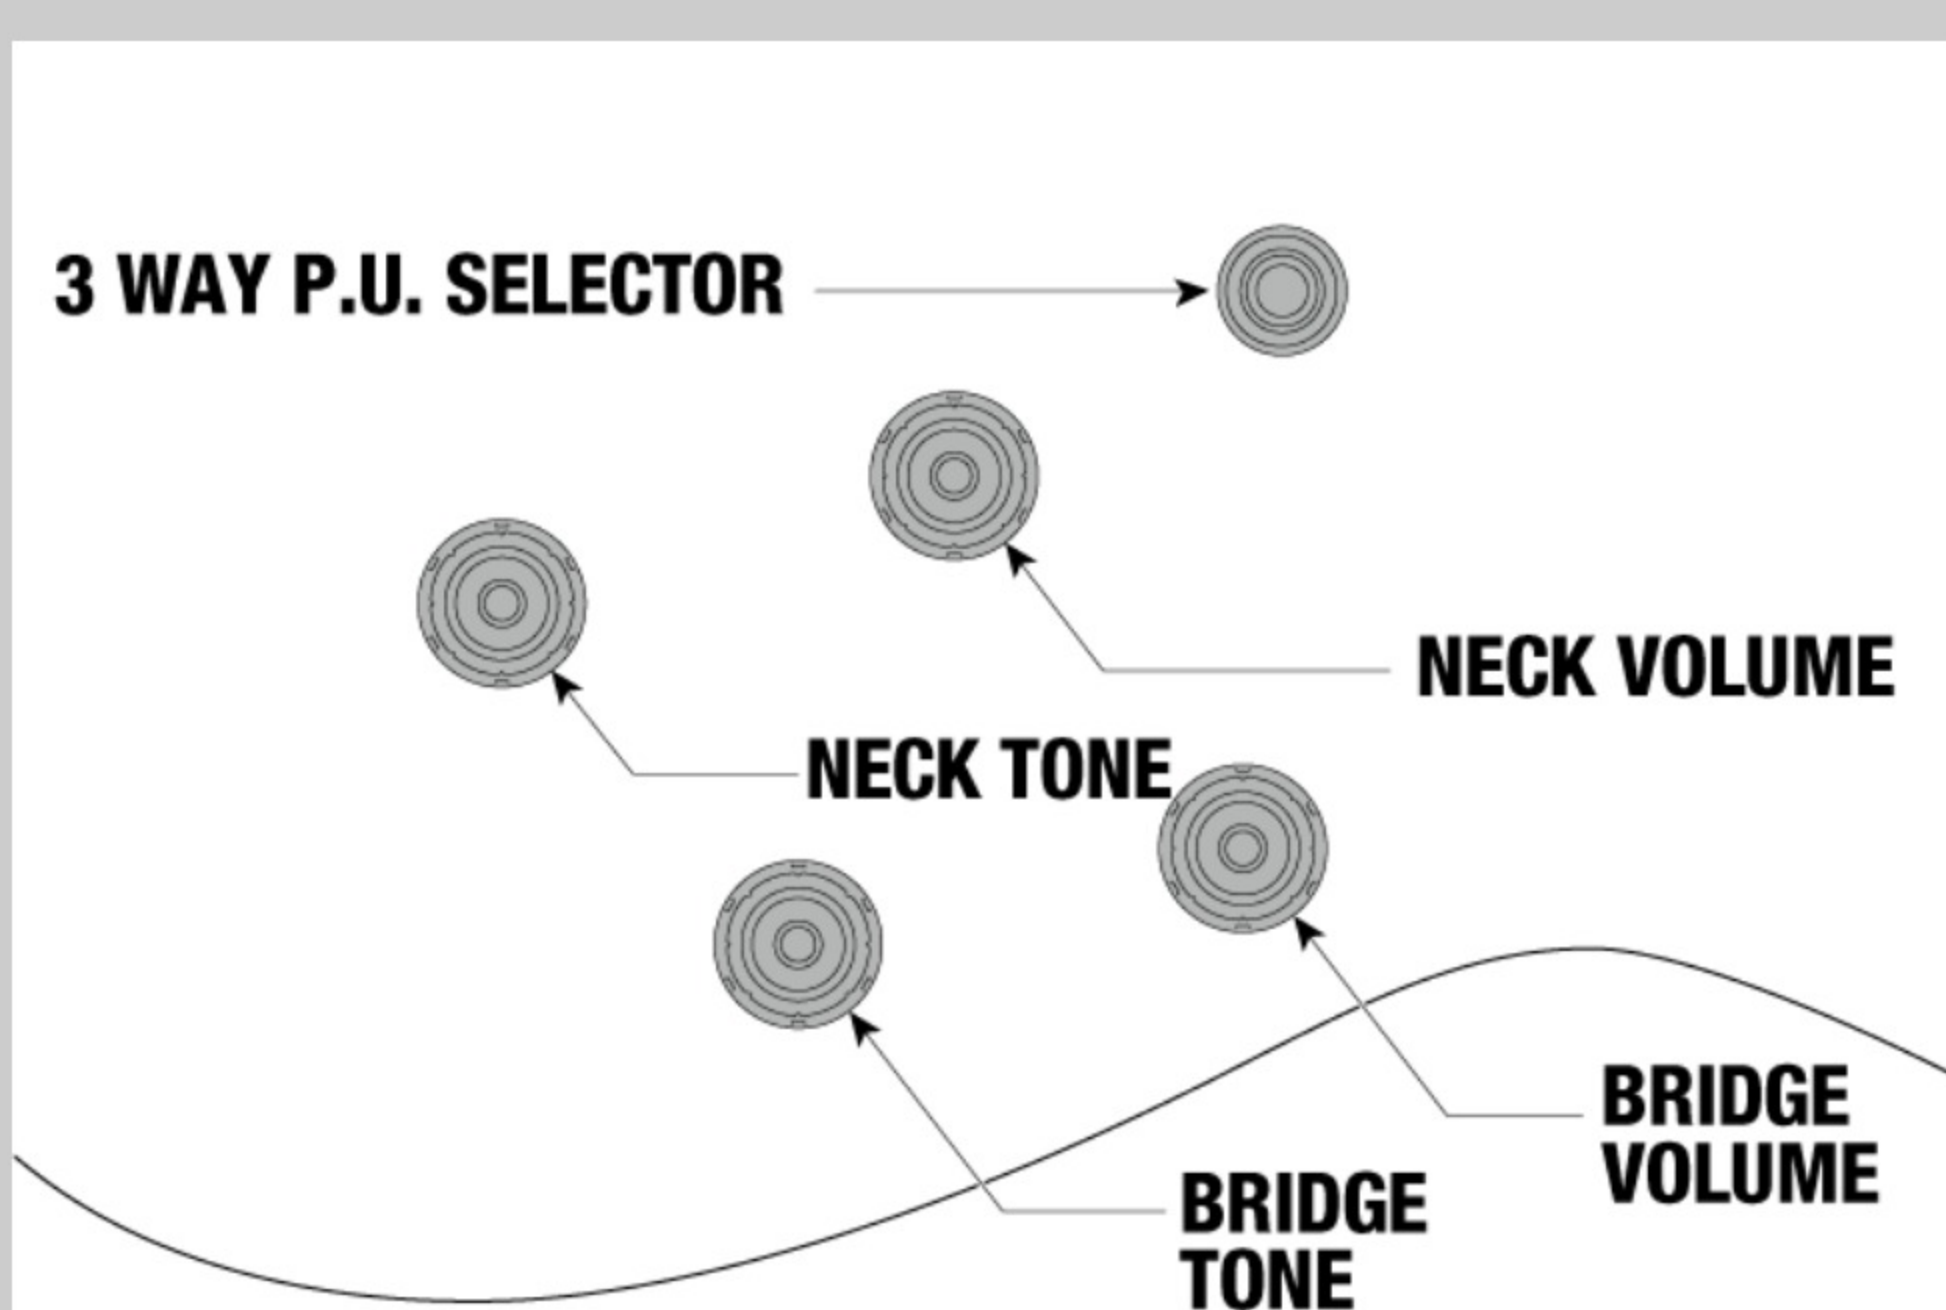

AS93FML

COLOR VARIATION :

VLS : Violin Sunburst

SPEC

SPECS

neck type	AS Expressionist / 3pc Nyatoh/Maple / set-in neck
top/back/side	Flamed Maple top / Flamed Maple back / Flamed Maple sides
fretboard	Bound Macassar Ebony fretboard / Acrylic block inlay
fret	Medium frets
number of frets	22
bridge	Gibraltar Performer bridge
string space	10.5mm
tailpiece	Quik Change III tailpiece
neck pickup	Super 58 (H) neck pickup (Passive/Alnico)
bridge pickup	Super 58 (H) bridge pickup (Passive/Alnico)
factory tuning	1E,2B,3G,4D,5A,6E
string gauge	.010/.013/.017/.030/.042/.052
hardware color	Gold

NECK DIMENSIONS

Scale :	628mm/24.7"
a : Width	43mm at NUT
b : Width	57mm at 22F
c : Thickness	21mm at 1F
d : Thickness	24mm at 9F
Radius :	305mmR

DESCRIPTION +

BODY DIMENSIONS

a : Length	19 1/4"
b : Width	15 3/4"
c : Max Depth	2 5/8"

DESCRIPTION +

SWITCHING SYSTEM

DESCRIPTION +

CONTROLS

DESCRIPTION +

OTHER FEATURES

Recommended	MS100C
Case	
Recommended Bag	IHB541-BK