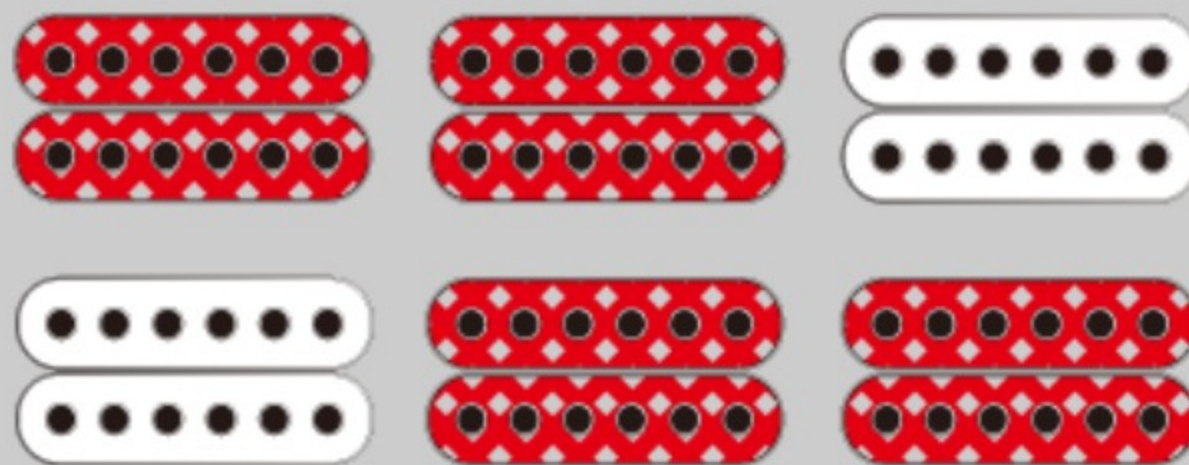

COLOR VARIATION :

AQM : Aqua Marine

¥ 105,600 (本体価格 ¥ 96,000)

SHARE :  

SPEC

SPEC

neck type	AS Expressionist / 3pc Nyatoh/Maple / set-in neck
top/back/side	Quilted Maple top / Linden back / Linden sides
fretboard	Bound Ebony fretboard / Acrylic block inlay
fret	Medium frets
number of frets	22
bridge	Gibraltar Performer bridge
string space	10.4mm
tailpiece	Quik Change III tailpiece
neck pickup	Super 58 (H) neck pickup (Passive/Alnico)
bridge pickup	Super 58 (H) bridge pickup (Passive/Alnico)
factory tuning	1E,2B,3G,4D,5A,6E
string gauge	.010/.013/.017/.030/.042/.052
hardware color	Chrome

NECK DIMENSIONS

Scale :	628mm/24.7"
a : Width	43mm at NUT
b : Width	57mm at 22F
c : Thickness	21mm at 1F
d : Thickness	24mm at 9F
Radius :	305mmR

DESCRIPTION +

BODY DIMENSIONS

a : Length	19 1/4"
b : Width	15 3/4"
c : Max Depth	2 5/8"

DESCRIPTION +

SWITCHING SYSTEM

neck

center

bridge

On Off

DESCRIPTION +

CONTROLS

DESCRIPTION +

OTHERS

ソフトケース付属

SPOTモデル