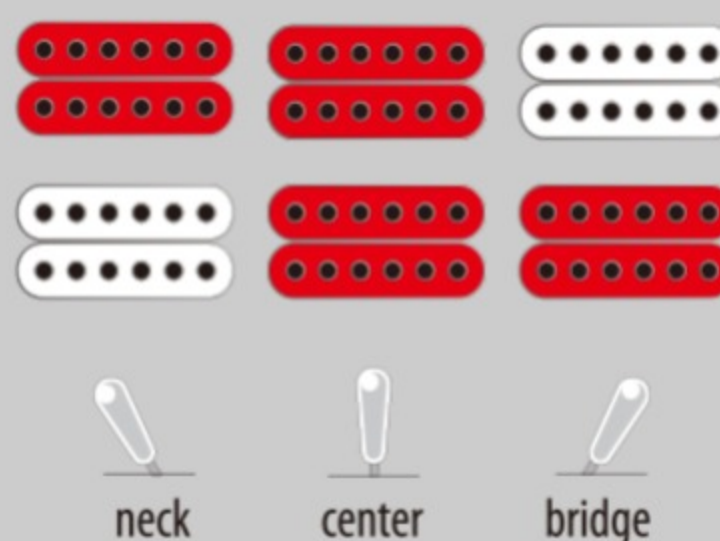

AS93ZW 01

NT : Natural

COLOR VARIATION :

SHARE :

SPEC

SPEC

neck type	AS Expressionist / 3pc Nyatoh/Maple / Set-in neck
top/back/side	Zebrawood top / Zebrawood back / Zebrawood sides
fretboard	Bound Ebony fretboard / Acrylic block inlay
fret	Medium frets
number of frets	22
bridge	ART-1 bridge
string space	10.4mm
tailpiece	Quik Change III
neck pickup	Super 58 (H) neck pickup (Passive/Alnico)
bridge pickup	Super 58 (H) bridge pickup (Passive/Alnico)
factory tuning	1E,2B,3G,4D,5A,6E
string gauge	.010/.013/.017/.030/.042/.052
nut	Plastic
hardware color	Gold

NECK DIMENSIONS

Scale :	628mm/24.7"
a : Width	43mm at NUT
b : Width	57mm at 22F
c : Thickness	21mm at 1F
d : Thickness	24mm at 9F
Radius :	305mmR

BODY DIMENSIONS

a : Length	19 1/4"
b : Width	15 3/4"
c : Max Depth	2 5/8"

SWITCHING SYSTEM

CONTROLS

OTHERS

Recommended Case	MS100C
------------------	--------