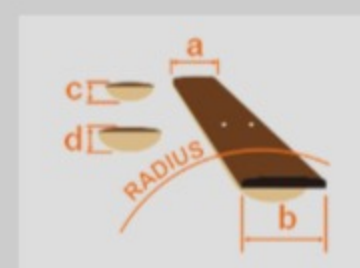

AS93ZW 01

NT : Natural

COLOR VARIATION :

SHARE :

SPEC

SPEC

neck type	AS Expressionist / 3pc Nyatoh/Maple / Set-in neck
top/back/side	Zebrawood top / Zebrawood back / Zebrawood sides
fretboard	Bound Ebony fretboard / Acrylic block inlay
fret	Medium frets
number of frets	22
bridge	ART-1 bridge
string space	10.4mm
tailpiece	Quik Change III
neck pickup	Super 58 (H) neck pickup (Passive/Alnico)
bridge pickup	Super 58 (H) bridge pickup (Passive/Alnico)
factory tuning	1E,2B,3G,4D,5A,6E
string gauge	.010/.013/.017/.030/.042/.052
nut	Plastic
hardware color	Gold

NECK DIMENSIONS

Scale :	628mm/24.7"
a : Width	43mm at NUT
b : Width	57mm at 22F
c : Thickness	21mm at 1F
d : Thickness	24mm at 9F
Radius :	305mmR

BODY DIMENSIONS

a : Length	19 1/4"
b : Width	15 3/4"
c : Max Depth	2 5/8"