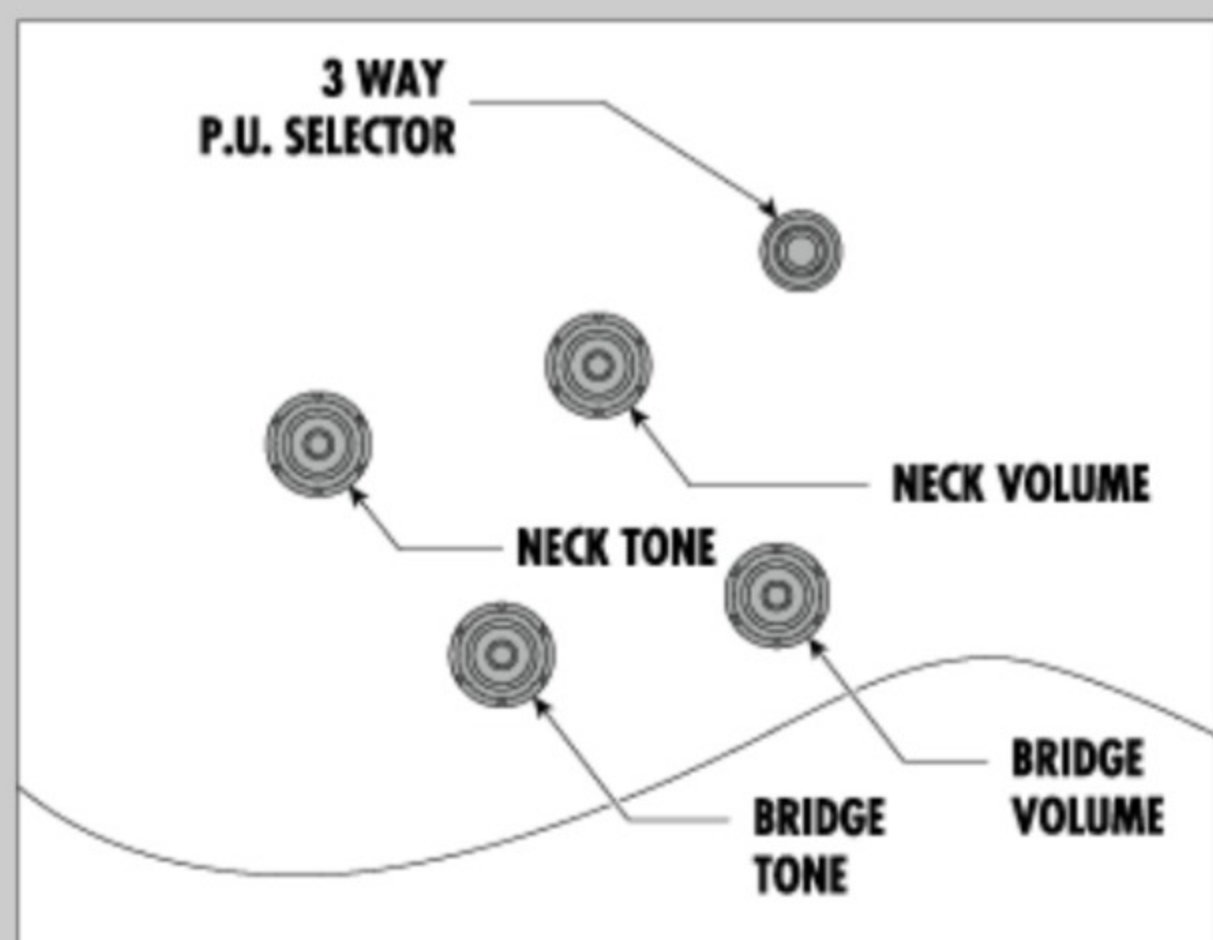

AS93ZW 01

NT : Natural

COLOR VARIATION :

SHARE :

SPEC

SPEC

neck type	AS Expressionist / 3pc Nyatoh/Maple / Set-in neck
top/back/side	Zebrawood top / Zebrawood back / Zebrawood sides
fretboard	Bound Ebony fretboard / Acrylic block inlay
fret	Medium frets
number of frets	22
bridge	ART-1 bridge
string space	10.4mm
tailpiece	Quik Change III
neck pickup	Super 58 (H) neck pickup (Passive/Alnico)
bridge pickup	Super 58 (H) bridge pickup (Passive/Alnico)
factory tuning	1E,2B,3G,4D,5A,6E
string gauge	.010/.013/.017/.030/.042/.052
nut	Plastic
hardware color	Gold

SWITCHING SYSTEM

CONTROLS

OTHERS

Recommended Case	MS100C
------------------	--------