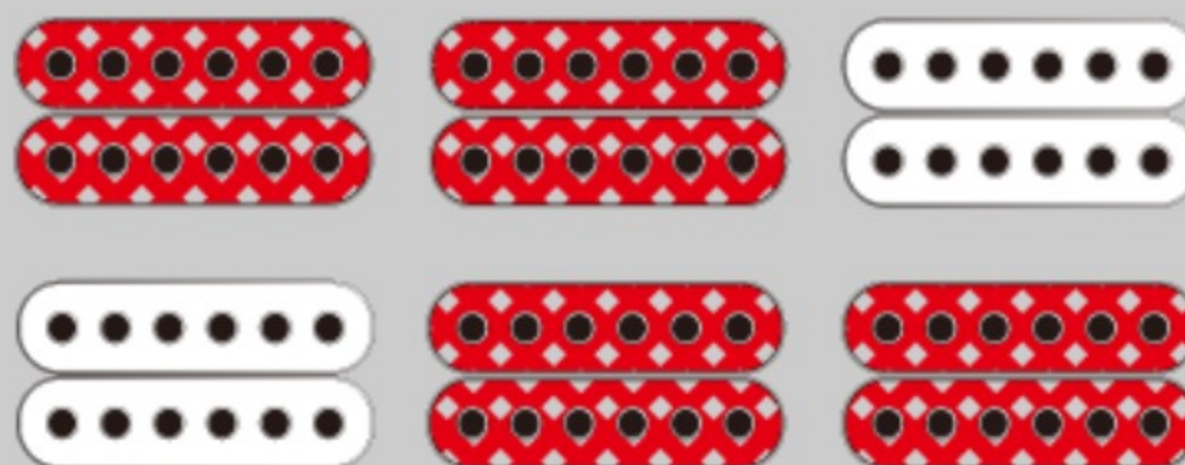

AS93ZW

COLOR VARIATION :
NT : Natural

SHARE : [f](#) [t](#)

SPEC

SPECS

neck type	AS Expressionist / 3pc Nyatoh/Maple / Set-in neck
top/back/side	Zebrawood top / Zebrawood back / Zebrawood sides
fretboard	Bound Macassar Ebony fretboard / Acrylic block inlay
fret	Medium frets
number of frets	22
bridge	Gibraltar Performer bridge
string space	10.5mm
tailpiece	Quik Change III tailpiece
neck pickup	Super 58 (H) neck pickup (Passive/Alnico)
bridge pickup	Super 58 (H) bridge pickup (Passive/Alnico)
factory tuning	1E,2B,3G,4D,5A,6E
string gauge	.010/.013/.017/.030/.042/.052
nut	Plastic nut
hardware color	Gold

NECK DIMENSIONS

Scale :	628mm
a : Width	43mm at NUT
b : Width	57mm at 22F
c : Thickness	21mm at 1F
d : Thickness	24mm at 9F
Radius :	305mmR

DESCRIPTION +

BODY DIMENSIONS

a : Length	19 1/4"
b : Width	15 3/4"
c : Max Depth	2 5/8"

DESCRIPTION +

SWITCHING SYSTEM

DESCRIPTION +

CONTROLS

DESCRIPTION +

OTHER FEATURES

Recommended Case	MS100C
Recommended Bag	IHB541-BK