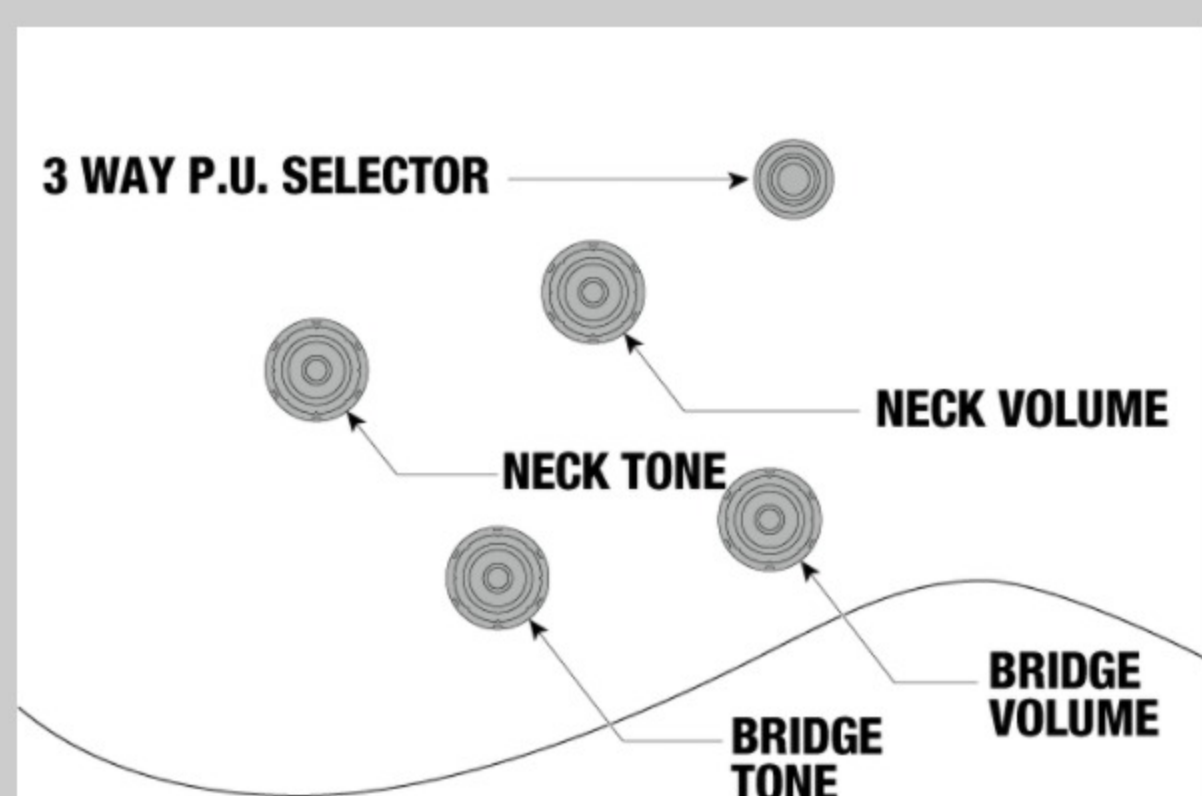

AS93ZW

COLOR VARIATION :
NT : Natural

SHARE : [f](#) [t](#)

SPEC

SPECS

neck type	AS Expressionist / 3pc Nyatoh/Maple / Set-in neck
top/back/side	Zebrawood top / Zebrawood back / Zebrawood sides
fretboard	Bound Macassar Ebony fretboard / Acrylic block inlay
fret	Medium frets
number of frets	22
bridge	Gibraltar Performer bridge
string space	10.5mm
tailpiece	Quik Change III tailpiece
neck pickup	Super 58 (H) neck pickup (Passive/Alnico)
bridge pickup	Super 58 (H) bridge pickup (Passive/Alnico)
factory tuning	1E,2B,3G,4D,5A,6E
string gauge	.010/.013/.017/.030/.042/.052
nut	Plastic nut
hardware color	Gold

NECK DIMENSIONS

Scale :	628mm
a : Width	43mm at NUT
b : Width	57mm at 22F
c : Thickness	21mm at 1F
d : Thickness	24mm at 9F
Radius :	305mmR

DESCRIPTION +

BODY DIMENSIONS

a : Length	19 1/4"
b : Width	15 3/4"
c : Max Depth	2 5/8"

DESCRIPTION +

SWITCHING SYSTEM

DESCRIPTION +

CONTROLS

DESCRIPTION +

OTHER FEATURES

Recommended Case	MS100C
Recommended Bag	IHB541-BK