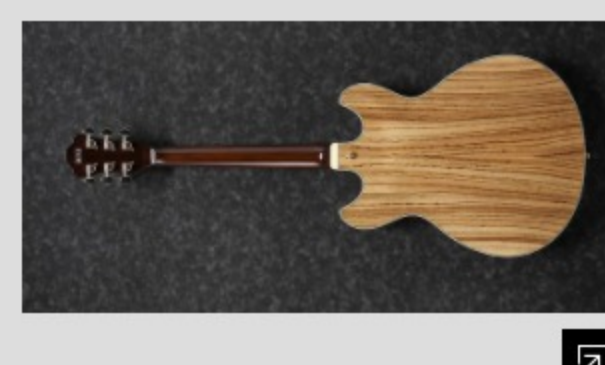

AS93ZW

COLOR VARIATION :
NT : Natural

SHARE : [f](#) [t](#)

SPEC

SPECS

neck type	AS Expressionist / 3pc Nyatoh/Maple / Set-in neck
top/back/side	Zebrawood top / Zebrawood back / Zebrawood sides
fretboard	Bound Macassar Ebony fretboard / Acrylic block inlay
fret	Medium frets
number of frets	22
bridge	Gibraltar Performer bridge
string space	10.5mm
tailpiece	Quik Change III tailpiece
neck pickup	Super 58 (H) neck pickup (Passive/Alnico)
bridge pickup	Super 58 (H) bridge pickup (Passive/Alnico)
factory tuning	1E,2B,3G,4D,5A,6E
string gauge	.010/.013/.017/.030/.042/.052
nut	Plastic nut
hardware color	Gold

NECK DIMENSIONS

Scale :	628mm
a : Width	43mm at NUT
b : Width	57mm at 22F
c : Thickness	21mm at 1F
d : Thickness	24mm at 9F
Radius :	305mmR

DESCRIPTION +

BODY DIMENSIONS

a : Length	19 1/4"
b : Width	15 3/4"
c : Max Depth	2 5/8"