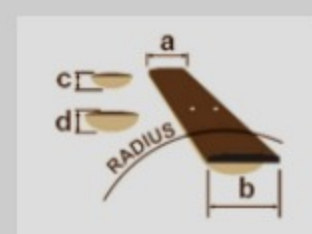

AS93ZW

COLOR VARIATION :

NT : Natural

¥ 121,000 (本体価格 ¥ 110,000)

SHARE :

SPEC

SPEC

neck type	AS Expressionist / 3pc Nyatoh/Maple / Set-in neck
top/back/side	Zebrawood top / Zebrawood back / Zebrawood sides
fretboard	Bound Macassar Ebony fretboard / Acrylic block inlay
fret	Medium frets
number of frets	22
bridge	Gibraltar Performer bridge
string space	10.5mm
tailpiece	Quik Change III tailpiece
neck pickup	Super 58 (H) neck pickup (Passive/Alnico)
bridge pickup	Super 58 (H) bridge pickup (Passive/Alnico)
factory tuning	1E,2B,3G,4D,5A,6E
string gauge	.010/.013/.017/.030/.042/.052
hardware color	Gold

NECK DIMENSIONS

Scale :	628mm
a : Width	43mm at NUT
b : Width	57mm at 22F
c : Thickness	21mm at 1F
d : Thickness	24mm at 9F
Radius :	305mmR

DESCRIPTION +

BODY DIMENSIONS

a : Length	19 1/4"
b : Width	15 3/4"
c : Max Depth	2 5/8"