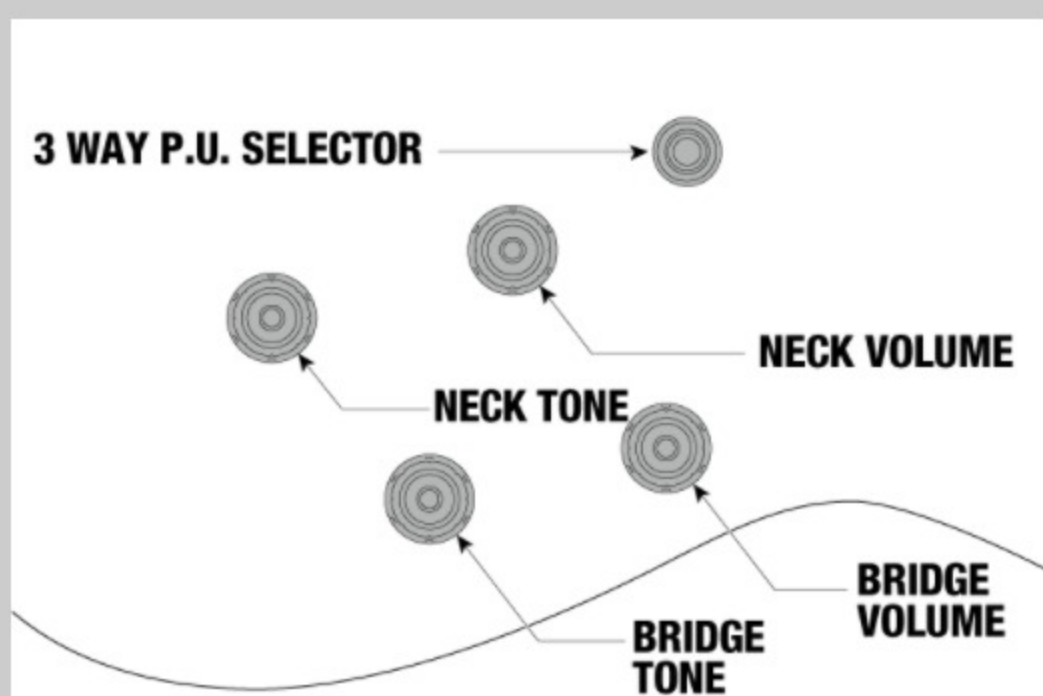

NECK DIMENSIONS

Scale :	628mm
a : Width	43mm at NUT
b : Width	57mm at 22F
c : Thickness	21mm at 1F
d : Thickness	24mm at 9F
Radius :	305mmR

DESCRIPTION +

BODY DIMENSIONS

a : Length	19 1/4"
b : Width	15 3/4"
c : Max Depth	2 5/8"

DESCRIPTION +

SWITCHING SYSTEM

DESCRIPTION +

CONTROLS

DESCRIPTION +