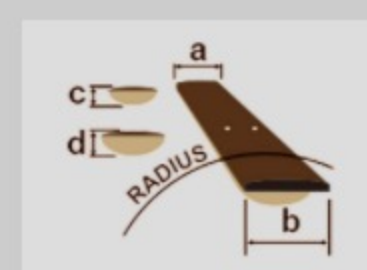

COLOR VARIATION : 

RCR : Resonant Cherry Red
¥154,000 (本体価格 ¥140,000)

SHARE :  

SPEC

SPEC

neck type	Artstar / 3pc Nyatoh/Maple / set-in neck
top/back/side	Spruce top / Flamed Maple back / Flamed Maple sides
fretboard	Bound Macassar Ebony fretboard / Acrylic block inlay
fret	Medium frets / Artstar fret edge treatment
number of frets	22
bridge	Gibraltar Artist bridge
string space	10.5mm
tailpiece	Quik Change III tailpiece
neck pickup	Super 58 (H) neck pickup (Passive/Alnico)
bridge pickup	Super 58 (H) bridge pickup (Passive/Alnico)
factory tuning	1E,2B,3G,4D,5A,6E
string gauge	.010/.013/.017/.030/.042/.052
nut	Bone nut
hardware color	Chrome

NECK DIMENSIONS

Scale :	628mm/24.7"
a : Width	43mm at NUT
b : Width	57mm at 22F
c : Thickness	21mm at 1F
d : Thickness	24mm at 9F
Radius :	305mmR

DESCRIPTION +

BODY DIMENSIONS

a : Length	18 1/4"
b : Width	15 3/4"
c : Max Depth	2 5/8"