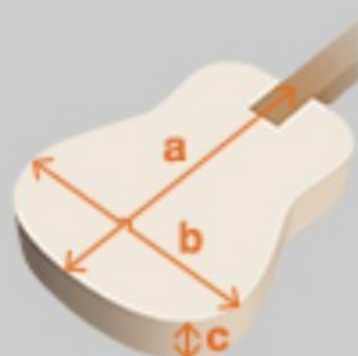

COLOR VARIATION : 

RCR : Resonant Cherry Red
¥154,000 (本体価格 ¥140,000)

SHARE :  

SPEC

SPEC

neck type	Artstar / 3pc Nyatoh/Maple / set-in neck
top/back/side	Spruce top / Flamed Maple back / Flamed Maple sides
fretboard	Bound Macassar Ebony fretboard / Acrylic block inlay
fret	Medium frets / Artstar fret edge treatment
number of frets	22
bridge	Gibraltar Artist bridge
string space	10.5mm
tailpiece	Quik Change III tailpiece
neck pickup	Super 58 (H) neck pickup (Passive/Alnico)
bridge pickup	Super 58 (H) bridge pickup (Passive/Alnico)
factory tuning	1E,2B,3G,4D,5A,6E
string gauge	.010/.013/.017/.030/.042/.052
nut	Bone nut
hardware color	Chrome

NECK DIMENSIONS

Scale :	628mm/24.7"
a : Width	43mm at NUT
b : Width	57mm at 22F
c : Thickness	21mm at 1F
d : Thickness	24mm at 9F
Radius :	305mmR

DESCRIPTION +

BODY DIMENSIONS

a : Length	18 1/4"
b : Width	15 3/4"
c : Max Depth	2 5/8"

DESCRIPTION +

SWITCHING SYSTEM

DESCRIPTION +

CONTROLS

DESCRIPTION +

OTHERS

ハードシェル・ケース付属