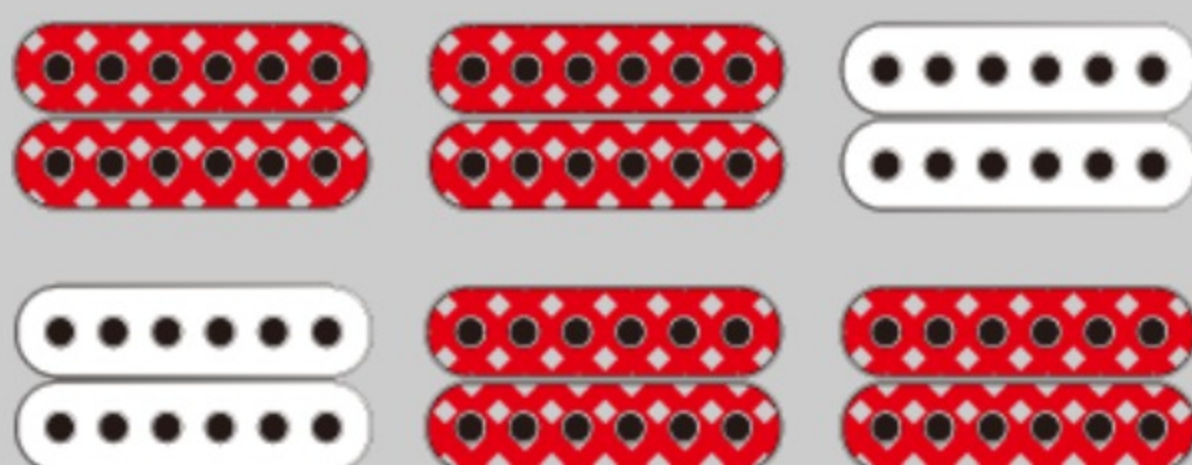

COLOR VARIATION : 

RCR : Resonant Cherry Red
¥154,000 (本体価格 ¥140,000)

SHARE :  

SPEC

SPEC

neck type	Artstar / 3pc Nyatoh/Maple / set-in neck
top/back/side	Spruce top / Flamed Maple back / Flamed Maple sides
fretboard	Bound Macassar Ebony fretboard / Acrylic block inlay
fret	Medium frets / Artstar fret edge treatment
number of frets	22
bridge	Gibraltar Artist bridge
string space	10.5mm
tailpiece	Quik Change III tailpiece
neck pickup	Super 58 (H) neck pickup (Passive/Alnico)
bridge pickup	Super 58 (H) bridge pickup (Passive/Alnico)
factory tuning	1E,2B,3G,4D,5A,6E
string gauge	.010/.013/.017/.030/.042/.052
nut	Bone nut
hardware color	Chrome

NECK DIMENSIONS

Scale :	628mm/24.7"
a : Width	43mm at NUT
b : Width	57mm at 22F
c : Thickness	21mm at 1F
d : Thickness	24mm at 9F
Radius :	305mmR

DESCRIPTION +

BODY DIMENSIONS

a : Length	18 1/4"
b : Width	15 3/4"
c : Max Depth	2 5/8"

DESCRIPTION +

SWITCHING SYSTEM

DESCRIPTION +

CONTROLS

DESCRIPTION +

OTHERS

ハードシェル・ケース付属