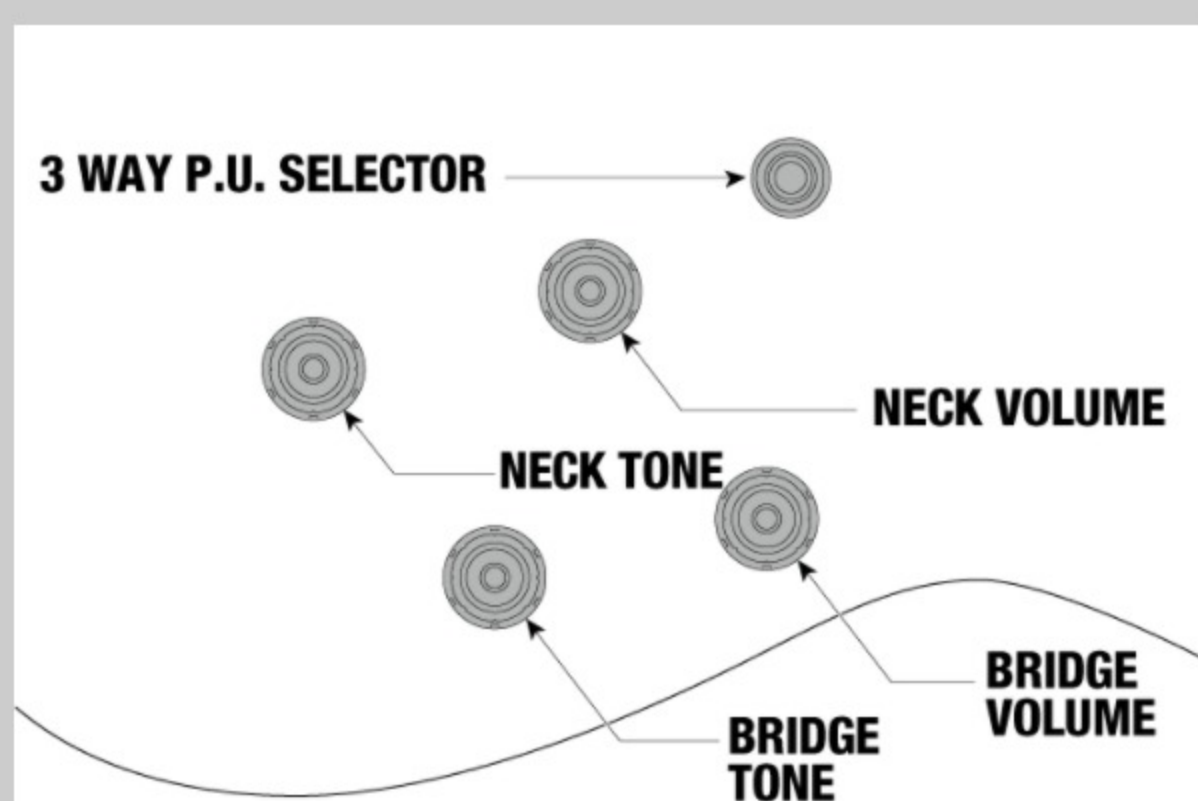

COLOR VARIATION : 

RCR : Resonant Cherry Red
¥154,000 (本体価格 ¥140,000)

SHARE :  

SPEC

SPEC

neck type	Artstar / 3pc Nyatoh/Maple / set-in neck
top/back/side	Spruce top / Flamed Maple back / Flamed Maple sides
fretboard	Bound Macassar Ebony fretboard / Acrylic block inlay
fret	Medium frets / Artstar fret edge treatment
number of frets	22
bridge	Gibraltar Artist bridge
string space	10.5mm
tailpiece	Quik Change III tailpiece
neck pickup	Super 58 (H) neck pickup (Passive/Alnico)
bridge pickup	Super 58 (H) bridge pickup (Passive/Alnico)
factory tuning	1E,2B,3G,4D,5A,6E
string gauge	.010/.013/.017/.030/.042/.052
nut	Bone nut
hardware color	Chrome

NECK DIMENSIONS

Scale :	628mm/24.7"
a : Width	43mm at NUT
b : Width	57mm at 22F
c : Thickness	21mm at 1F
d : Thickness	24mm at 9F
Radius :	305mmR

DESCRIPTION +

BODY DIMENSIONS

a : Length	18 1/4"
b : Width	15 3/4"
c : Max Depth	2 5/8"

DESCRIPTION +

SWITCHING SYSTEM

DESCRIPTION +

CONTROLS

DESCRIPTION +

OTHERS

ハードシェル・ケース付属