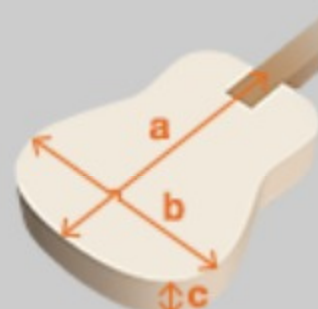

ASV10A

Ibanez Hollow body guitar
Artcore
Vintage

TCL : Tobacco Burst Low Gloss

COLOR VARIATION :

SHARE : [f](#) [t](#)

SPEC

SPEC

neck type	Artcore ASV / Mahogany / set-in neck
top/back/side	Maple top / Maple back / Maple sides
fretboard	Bound Rosewood / Aged white block inlay
fret	Medium frets
bridge	ART-1 bridge
tailpiece	Quik Change III tailpiece
neck pickup	Classic Elite (H) neck pickup (Passive/Ceramic)
bridge pickup	Classic Elite (H) bridge pickup (Passive/Ceramic)
hardware color	Antique chrome

NECK DIMENSIONS

Scale :	628mm/24.7"
a : Width	43mm at NUT
b : Width	57mm at 22F
c : Thickness	23mm1
d : Thickness	24mm at 9F
Radius :	305mm

BODY DIMENSIONS

a : Length	19 1/4"
b : Width	15 3/4"
c : Max Depth	2 5/8"