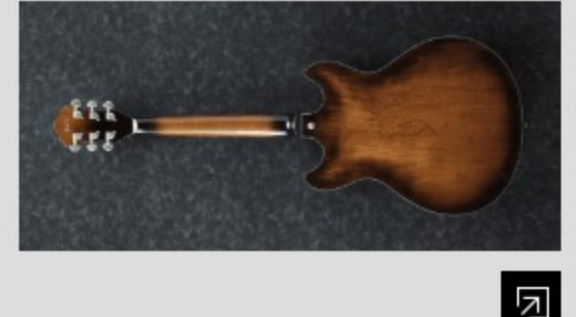

ASV10A

Ibanez Hollow body guitar
Artcore
Vintage

TCL : Tobacco Burst Low Gloss

COLOR VARIATION :

SHARE : [f](#) [t](#)

SPEC

SPEC

neck type	Artcore ASV / Mahogany / set-in neck
top/back/side	Maple top / Maple back / Maple sides
fretboard	Bound Rosewood / Aged white block inlay
fret	Medium frets
bridge	ART-1 bridge
tailpiece	Quik Change III tailpiece
neck pickup	Classic Elite (H) neck pickup (Passive/Ceramic)
bridge pickup	Classic Elite (H) bridge pickup (Passive/Ceramic)
hardware color	Antique chrome

NECK DIMENSIONS

Scale :	628mm/24.7"
a : Width	43mm at NUT
b : Width	57mm at 22F
c : Thickness	23mm1
d : Thickness	24mm at 9F
Radius :	305mm

BODY DIMENSIONS

a : Length	19 1/4"
b : Width	15 3/4"
c : Max Depth	2 5/8"