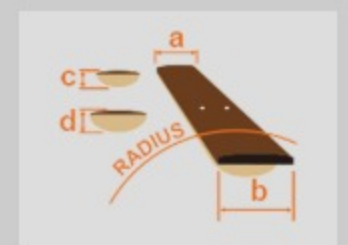

ASV10A

Ibanez Hollow body guitar
Artcore
Vintage

TCL : Tobacco Burst Low Gloss

COLOR VARIATION :

SHARE : [f](#) [t](#)

SPEC

SPEC

neck type	Artcore ASV / Mahogany / set-in neck
top/back/side	Maple top / Maple back / Maple sides
fretboard	Bound Rosewood / Aged white block inlay
fret	Medium frets
bridge	ART-1 bridge
tailpiece	Quik Change III tailpiece
neck pickup	Classic Elite (H) neck pickup (Passive/Ceramic)
bridge pickup	Classic Elite (H) bridge pickup (Passive/Ceramic)
hardware color	Antique chrome

NECK DIMENSIONS

Scale :	628mm/24.7"
a : Width	43mm at NUT
b : Width	57mm at 22F
c : Thickness	23mm1
d : Thickness	24mm at 9F
Radius :	305mm

BODY DIMENSIONS

a : Length	19 1/4"
b : Width	15 3/4"
c : Max Depth	2 5/8"