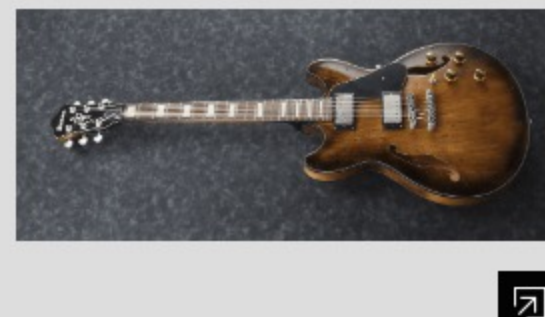

ASV10A

Ibanez Hollow body guitar
Artcore
Vintage

TCL : Tobacco Burst Low Gloss

COLOR VARIATION :

SHARE : [f](#) [t](#)

SPEC

SPEC

neck type	Artcore ASV / Mahogany / set-in neck
top/back/side	Maple top / Maple back / Maple sides
fretboard	Bound Rosewood / Aged white block inlay
fret	Medium frets
bridge	ART-1 bridge
tailpiece	Quik Change III tailpiece
neck pickup	Classic Elite (H) neck pickup (Passive/Ceramic)
bridge pickup	Classic Elite (H) bridge pickup (Passive/Ceramic)
hardware color	Antique chrome

NECK DIMENSIONS

Scale :	628mm/24.7"
a : Width	43mm at NUT
b : Width	57mm at 22F
c : Thickness	23mm1
d : Thickness	24mm at 9F
Radius :	305mm

BODY DIMENSIONS

a : Length	19 1/4"
b : Width	15 3/4"
c : Max Depth	2 5/8"