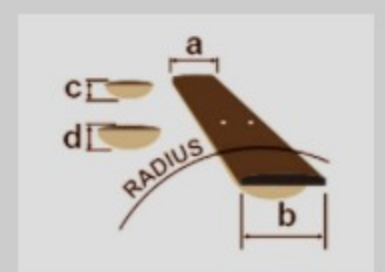

COLOR VARIATION : 

¥165,000 (本体価格 ¥150,000)

SHARE :  

SPEC

SPEC

neck type	Artstar / 3pc Nyatoh/Maple / set-in neck
top/back/side	Flamed Maple top / Flamed Maple back / Flamed Maple sides
fretboard	Bound Macassar Ebony fretboard / Acrylic & Abalone block inlay
fret	Medium frets / Artstar fret edge treatment
number of frets	22
bridge	Gibraltar Artist bridge
string space	10.5mm
tailpiece	Quik Change III tailpiece
neck pickup	Super 58 (H) neck pickup (Passive/Alnico)
bridge pickup	Super 58 (H) bridge pickup (Passive/Alnico)
factory tuning	1E,2B,3G,4D,5A,6E
string gauge	.010/.013/.017/.030/.042/.052
nut	Bone nut
hardware color	Chrome

BODY DIMENSIONS

a : Length	19 1/4"
b : Width	15 3/4"
c : Max Depth	2 5/8"

DESCRIPTION +

NECK DIMENSIONS

Scale :	628mm/24.7"
a : Width	43mm at NUT
b : Width	57mm at 22F
c : Thickness	21mm at 1F
d : Thickness	24mm at 9F
Radius :	305mmR

DESCRIPTION +

SWITCHING SYSTEM

DESCRIPTION +

CONTROLS

DESCRIPTION +

OTHERS

ハードシェル・ケース付属
SPOT モデル