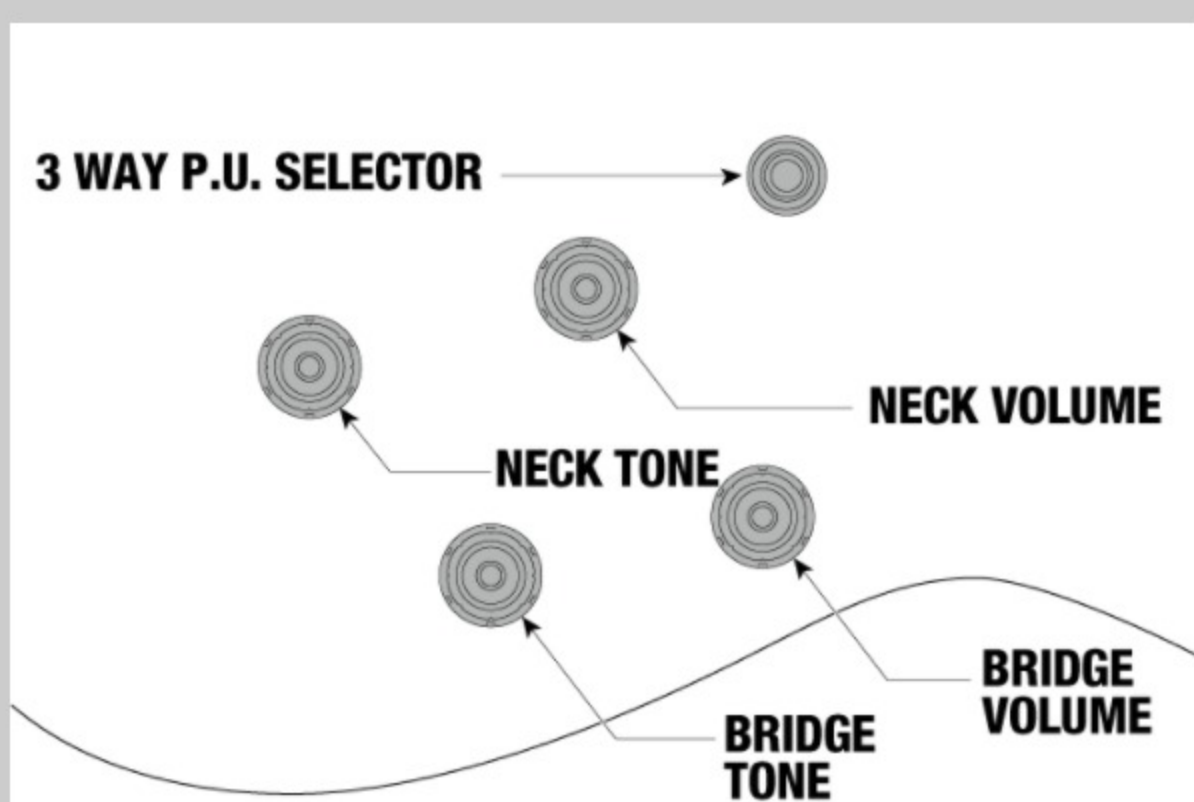

COLOR VARIATION : 

¥165,000 (本体価格 ¥150,000)

SHARE :  

SPEC

SPEC

neck type	Artstar / 3pc Nyatoh/Maple / set-in neck
top/back/side	Flamed Maple top / Flamed Maple back / Flamed Maple sides
fretboard	Bound Macassar Ebony fretboard / Acrylic & Abalone block inlay
fret	Medium frets / Artstar fret edge treatment
number of frets	22
bridge	Gibraltar Artist bridge
string space	10.5mm
tailpiece	Quik Change III tailpiece
neck pickup	Super 58 (H) neck pickup (Passive/Alnico)
bridge pickup	Super 58 (H) bridge pickup (Passive/Alnico)
factory tuning	1E,2B,3G,4D,5A,6E
string gauge	.010/.013/.017/.030/.042/.052
nut	Bone nut
hardware color	Chrome

BODY DIMENSIONS

a : Length	19 1/4"
b : Width	15 3/4"
c : Max Depth	2 5/8"

DESCRIPTION +

NECK DIMENSIONS

Scale :	628mm/24.7"
a : Width	43mm at NUT
b : Width	57mm at 22F
c : Thickness	21mm at 1F
d : Thickness	24mm at 9F
Radius :	305mmR

DESCRIPTION +

SWITCHING SYSTEM

DESCRIPTION +

CONTROLS

DESCRIPTION +

OTHERS

ハードシェル・ケース付属
SPOT モデル