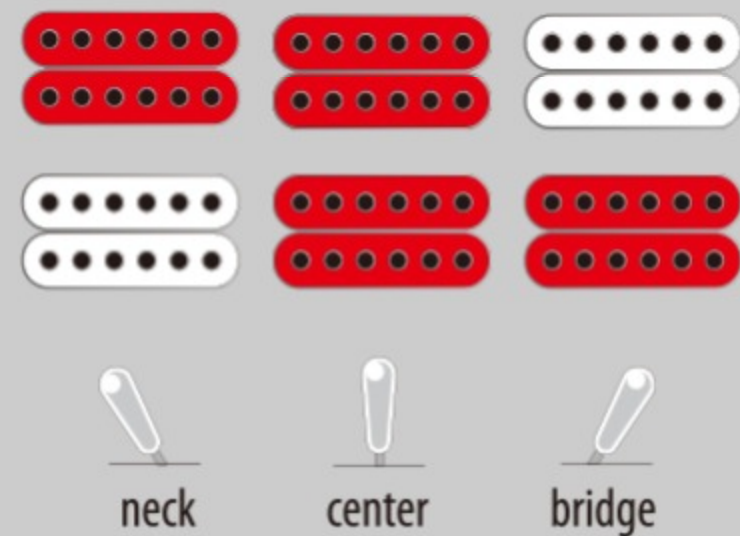

ASV73 01

VAL : Vintage Amber Burst Low Gloss

COLOR VARIATION :

SHARE :

SPEC

SPEC

neck type	AS Artcore / Nyatoh / Set-in neck
top/back/side	Linden top / Linden back / Linden sides
fretboard	Bound Laurel fretboard / Aged Acrylic block inlay
fret	Medium frets
number of frets	22
bridge	ART-1 bridge
string space	10.4mm
tailpiece	Quik Change III
neck pickup	Classic Elite (H) neck pickup (Passive/Ceramic)
bridge pickup	Classic Elite (H) bridge pickup (Passive/Ceramic)
factory tuning	1E,2B,3G,4D,5A,6E
string gauge	.010/.013/.017/.030/.042/.052
nut	Plastic
hardware color	Antique Chrome

NECK DIMENSIONS

Scale :	628mm/24.7"
a : Width	43mm at NUT
b : Width	57mm at 22F
c : Thickness	21mm at 1F
d : Thickness	24mm at 9F
Radius :	305mmR

BODY DIMENSIONS

a : Length	19 1/4"
b : Width	15 3/4"
c : Max Depth	2 5/8"

SWITCHING SYSTEM

CONTROLS

OTHERS

Recommended Case AS100C