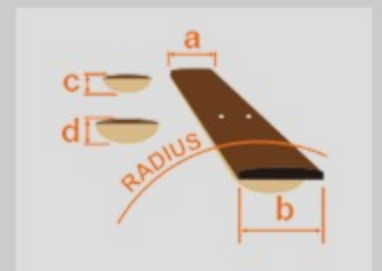

ASV73 01

VAL : Vintage Amber Burst Low Gloss

COLOR VARIATION :

SHARE :

SPEC

SPEC

neck type	AS Artcore / Nyatoh / Set-in neck
top/back/side	Linden top / Linden back / Linden sides
fretboard	Bound Laurel fretboard / Aged Acrylic block inlay
fret	Medium frets
number of frets	22
bridge	ART-1 bridge
string space	10.4mm
tailpiece	Quik Change III
neck pickup	Classic Elite (H) neck pickup (Passive/Ceramic)
bridge pickup	Classic Elite (H) bridge pickup (Passive/Ceramic)
factory tuning	1E,2B,3G,4D,5A,6E
string gauge	.010/.013/.017/.030/.042/.052
nut	Plastic
hardware color	Antique Chrome

NECK DIMENSIONS

Scale :	628mm/24.7"
a : Width	43mm at NUT
b : Width	57mm at 22F
c : Thickness	21mm at 1F
d : Thickness	24mm at 9F
Radius :	305mmR

BODY DIMENSIONS

a : Length	19 1/4"
b : Width	15 3/4"
c : Max Depth	2 5/8"