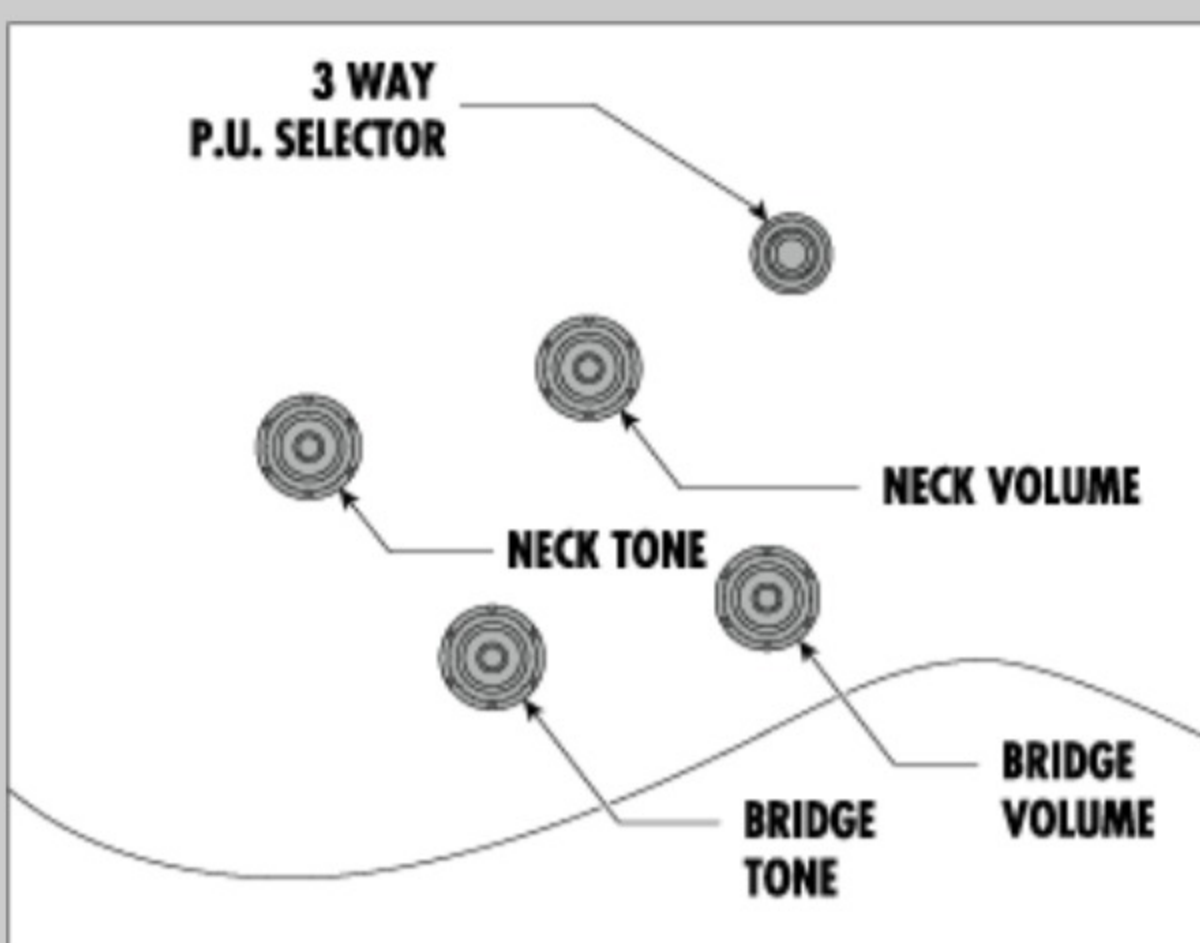

ASV73 01

VAL : Vintage Amber Burst Low Gloss

COLOR VARIATION :

SHARE :

SPEC

SPEC

neck type	AS Artcore / Nyatoh / Set-in neck
top/back/side	Linden top / Linden back / Linden sides
fretboard	Bound Laurel fretboard / Aged Acrylic block inlay
fret	Medium frets
number of frets	22
bridge	ART-1 bridge
string space	10.4mm
tailpiece	Quik Change III
neck pickup	Classic Elite (H) neck pickup (Passive/Ceramic)
bridge pickup	Classic Elite (H) bridge pickup (Passive/Ceramic)
factory tuning	1E,2B,3G,4D,5A,6E
string gauge	.010/.013/.017/.030/.042/.052
nut	Plastic
hardware color	Antique Chrome

NECK DIMENSIONS

Scale :	628mm/24.7"
a : Width	43mm at NUT
b : Width	57mm at 22F
c : Thickness	21mm at 1F
d : Thickness	24mm at 9F
Radius :	305mmR

BODY DIMENSIONS

a : Length	19 1/4"
b : Width	15 3/4"
c : Max Depth	2 5/8"

SWITCHING SYSTEM

CONTROLS

OTHERS

Recommended Case AS100C