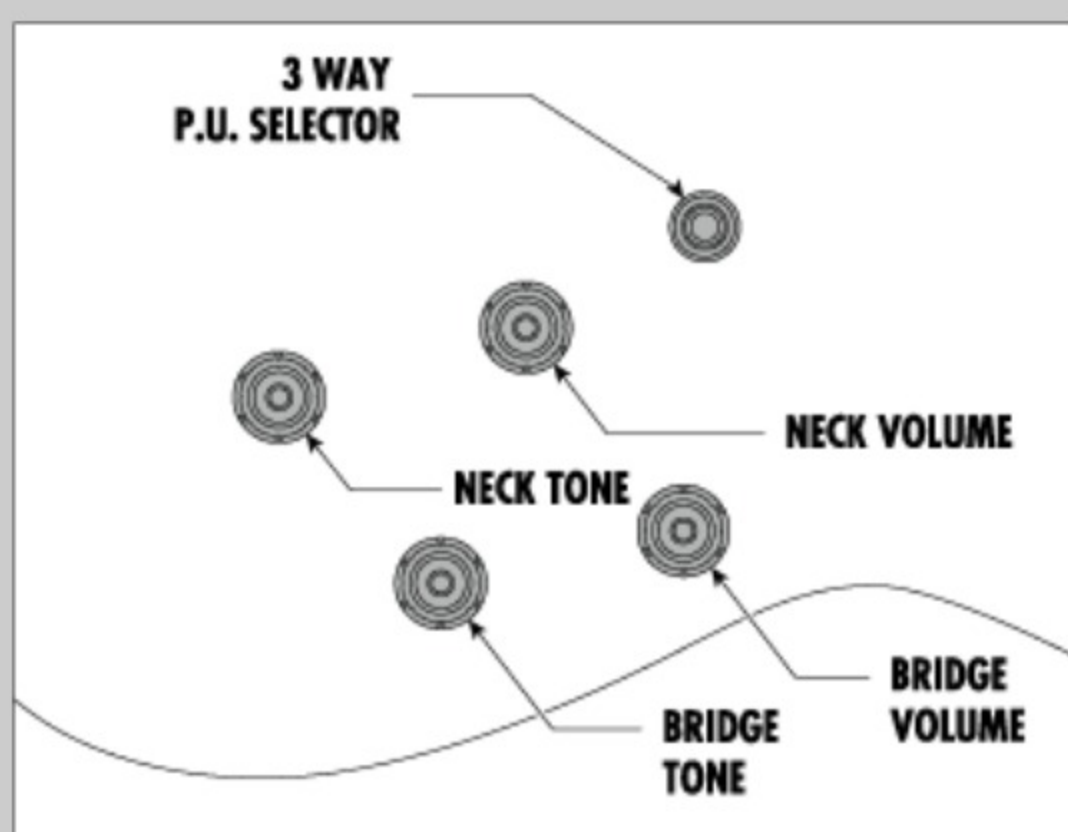

ASV73

VAL : Vintage Amber Burst Low Gloss

COLOR VARIATION :

SHARE : [f](#) [t](#)

SPEC

SPEC

neck type	AS Artcore / Nyatoh / set-in neck
top/back/side	Linden top / Linden back / Linden sides
fretboard	Bound Walnut fretboard / Aged Acrylic block inlay
fret	Medium frets
number of frets	22
bridge	ART-1 bridge
string space	10.4mm
tailpiece	Quik Change III tailpiece
neck pickup	Classic Elite (H) neck pickup (Passive/Ceramic)
bridge pickup	Classic Elite (H) bridge pickup (Passive/Ceramic)
factory tuning	1E,2B,3G,4D,5A,6E
string gauge	.010/.013/.017/.030/.042/.052
hardware color	Antique Chrome

NECK DIMENSIONS

Scale :	628mm/24.7"
a : Width	43mm at NUT
b : Width	57mm at 22F
c : Thickness	21mm at 1F
d : Thickness	24mm at 9F
Radius :	305mmR

BODY DIMENSIONS

a : Length	19 1/4"
b : Width	15 3/4"
c : Max Depth	2 5/8"

SWITCHING SYSTEM

CONTROLS

OTHERS

Recommended Case	AS100C
------------------	--------