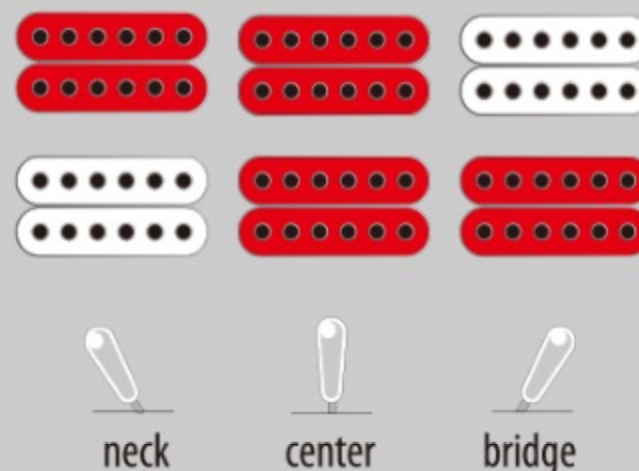

SWITCHING SYSTEM