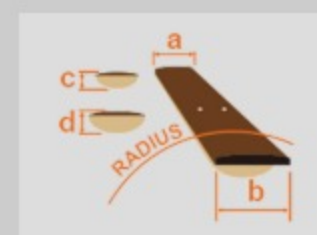

ASV73

VAL : Vintage Amber Burst Low Gloss

COLOR VARIATION :

SHARE : [f](#) [t](#)

SPEC

SPEC

neck type	AS Artcore / Nyatoh / set-in neck
top/back/side	Linden top / Linden back / Linden sides
fretboard	Bound Walnut fretboard / Aged Acrylic block inlay
fret	Medium frets
number of frets	22
bridge	ART-1 bridge
string space	10.4mm
tailpiece	Quik Change III tailpiece
neck pickup	Classic Elite (H) neck pickup (Passive/Ceramic)
bridge pickup	Classic Elite (H) bridge pickup (Passive/Ceramic)
factory tuning	1E,2B,3G,4D,5A,6E
string gauge	.010/.013/.017/.030/.042/.052
hardware color	Antique Chrome

NECK DIMENSIONS

Scale :	628mm/24.7"
a : Width	43mm at NUT
b : Width	57mm at 22F
c : Thickness	21mm at 1F
d : Thickness	24mm at 9F
Radius :	305mmR

BODY DIMENSIONS

a : Length	19 1/4"
b : Width	15 3/4"
c : Max Depth	2 5/8"