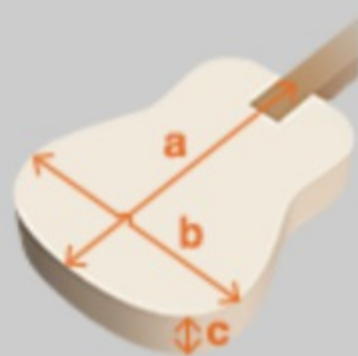

EKM10T 01

WRD : Wine Red

COLOR VARIATION :

SHARE :  

ARTIST DETAIL >

SPEC

SPEC

neck type	EKM / 3pc Nyatoh/Maple / Set-in neck
top/back/side	Flamed Maple top / Flamed Maple back / Flamed Maple sides
fretboard	Bound Ebony fretboard / Acrylic & Abalone block inlay
fret	Medium frets / Artstar fret edge treatment
number of frets	22
bridge	ART-2 Roller bridge
string space	10.4mm
tailpiece	Bigsby® B70 vibrato
neck pickup	Super 58 (H) neck pickup (Passive/Alnico)
bridge pickup	Super 58 (H) bridge pickup (Passive/Alnico)
factory tuning	1E,2B,3G,4D,5A,6E
string gauge	.010/.013/.017/.030/.042/.052
nut	Bone
hardware color	Gold

NECK DIMENSIONS

Scale :	628mm/24.7"
a : Width	43mm at NUT
b : Width	57mm at 22F
c : Thickness	21mm at 1F
d : Thickness	24mm at 9F
Radius :	305mmR

BODY DIMENSIONS

a : Length	19 1/4"
b : Width	15 3/4"
c : Max Depth	2 5/8"

SWITCHING SYSTEM

CONTROLS

OTHERS

Hardshell case included