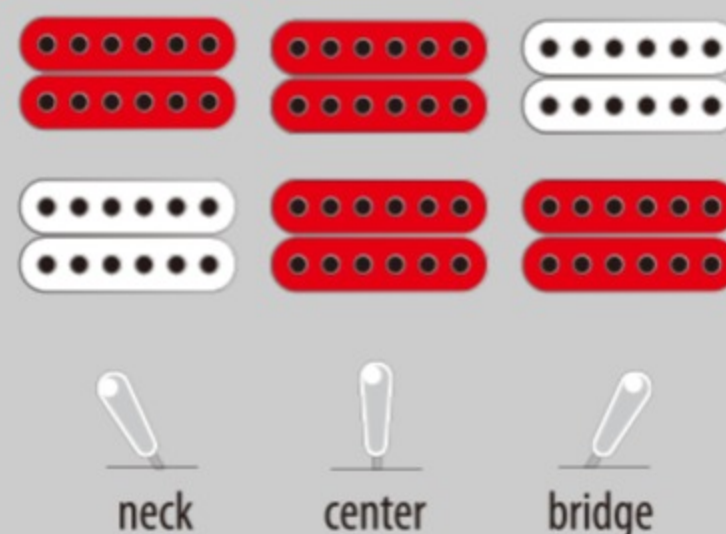

EKM10T 01

WRD : Wine Red

COLOR VARIATION :

SHARE :  

ARTIST DETAIL >

SPEC

SPEC

neck type	EKM / 3pc Nyatoh/Maple / Set-in neck
top/back/side	Flamed Maple top / Flamed Maple back / Flamed Maple sides
fretboard	Bound Ebony fretboard / Acrylic & Abalone block inlay
fret	Medium frets / Artstar fret edge treatment
number of frets	22
bridge	ART-2 Roller bridge
string space	10.4mm
tailpiece	Bigsby® B70 vibrato
neck pickup	Super 58 (H) neck pickup (Passive/Alnico)
bridge pickup	Super 58 (H) bridge pickup (Passive/Alnico)
factory tuning	1E,2B,3G,4D,5A,6E
string gauge	.010/.013/.017/.030/.042/.052
nut	Bone
hardware color	Gold

NECK DIMENSIONS

Scale :	628mm/24.7"
a : Width	43mm at NUT
b : Width	57mm at 22F
c : Thickness	21mm at 1F
d : Thickness	24mm at 9F
Radius :	305mmR

BODY DIMENSIONS

a : Length	19 1/4"
b : Width	15 3/4"
c : Max Depth	2 5/8"

SWITCHING SYSTEM

CONTROLS

OTHERS

Hardshell case included