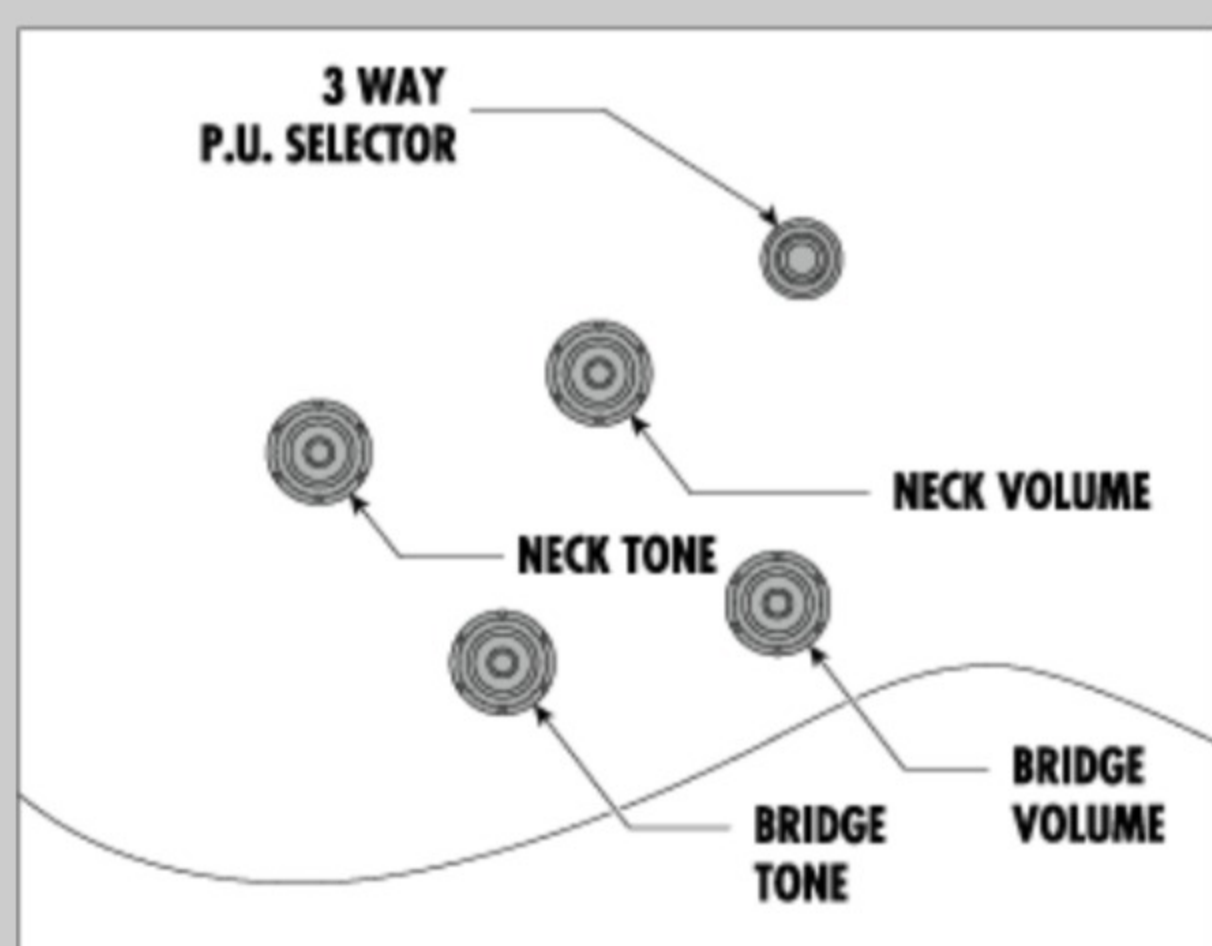

EKM10T 01

WRD : Wine Red

COLOR VARIATION :

SHARE :  

ARTIST DETAIL >

SPEC

SPEC

neck type	EKM / 3pc Nyatoh/Maple / Set-in neck
top/back/side	Flamed Maple top / Flamed Maple back / Flamed Maple sides
fretboard	Bound Ebony fretboard / Acrylic & Abalone block inlay
fret	Medium frets / Artstar fret edge treatment
number of frets	22
bridge	ART-2 Roller bridge
string space	10.4mm
tailpiece	Bigsby® B70 vibrato
neck pickup	Super 58 (H) neck pickup (Passive/Alnico)
bridge pickup	Super 58 (H) bridge pickup (Passive/Alnico)
factory tuning	1E,2B,3G,4D,5A,6E
string gauge	.010/.013/.017/.030/.042/.052
nut	Bone
hardware color	Gold

SWITCHING SYSTEM

CONTROLS

OTHERS

Hardshell case included