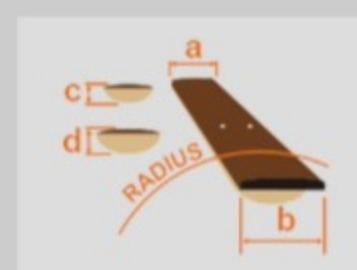

EKM10T 01

WRD : Wine Red

COLOR VARIATION :

SHARE :  

ARTIST DETAIL >

SPEC

SPEC

neck type	EKM / 3pc Nyatoh/Maple / Set-in neck
top/back/side	Flamed Maple top / Flamed Maple back / Flamed Maple sides
fretboard	Bound Ebony fretboard / Acrylic & Abalone block inlay
fret	Medium frets / Artstar fret edge treatment
number of frets	22
bridge	ART-2 Roller bridge
string space	10.4mm
tailpiece	Bigsby® B70 vibrato
neck pickup	Super 58 (H) neck pickup (Passive/Alnico)
bridge pickup	Super 58 (H) bridge pickup (Passive/Alnico)
factory tuning	1E,2B,3G,4D,5A,6E
string gauge	.010/.013/.017/.030/.042/.052
nut	Bone
hardware color	Gold

NECK DIMENSIONS

Scale :	628mm/24.7"
a : Width	43mm at NUT
b : Width	57mm at 22F
c : Thickness	21mm at 1F
d : Thickness	24mm at 9F
Radius :	305mmR

BODY DIMENSIONS

a : Length	19 1/4"
b : Width	15 3/4"
c : Max Depth	2 5/8"

SWITCHING SYSTEM

CONTROLS

OTHERS

Hardshell case included