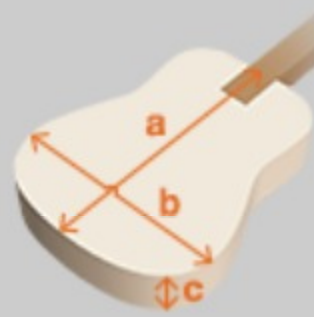

EKM10T

WRD : Wine Red

COLOR VARIATION :

SHARE :  

ARTIST DETAIL >

SPEC

SPEC

neck type	EKM / 3pc Nyatoh/Maple / set-in neck
top/back/side	Flamed Maple top / Flamed Maple back / Flamed Maple sides
fretboard	Bound Ebony fretboard / Acrylic & Abalone block inlay
fret	Medium frets / Artstar fret edge treatment
number of frets	22
bridge	ART-2 Roller bridge
string space	10.4mm
tailpiece	Bigsby® B70 vibrato tailpiece
neck pickup	Super 58 (H) neck pickup (Passive/Alnico)
bridge pickup	Super 58 (H) bridge pickup (Passive/Alnico)
factory tuning	1E,2B,3G,4D,5A,6E
string gauge	.010/.013/.017/.030/.042/.052
nut	Bone nut
hardware color	Gold

NECK DIMENSIONS

Scale :	628mm/24.7"
a : Width	43mm at NUT
b : Width	57mm at 22F
c : Thickness	21mm at 1F
d : Thickness	24mm at 9F
Radius :	305mmR

BODY DIMENSIONS

a : Length	19 1/4"
b : Width	15 3/4"
c : Max Depth	2 5/8"

SWITCHING SYSTEM

CONTROLS

OTHERS

Hardshell case included