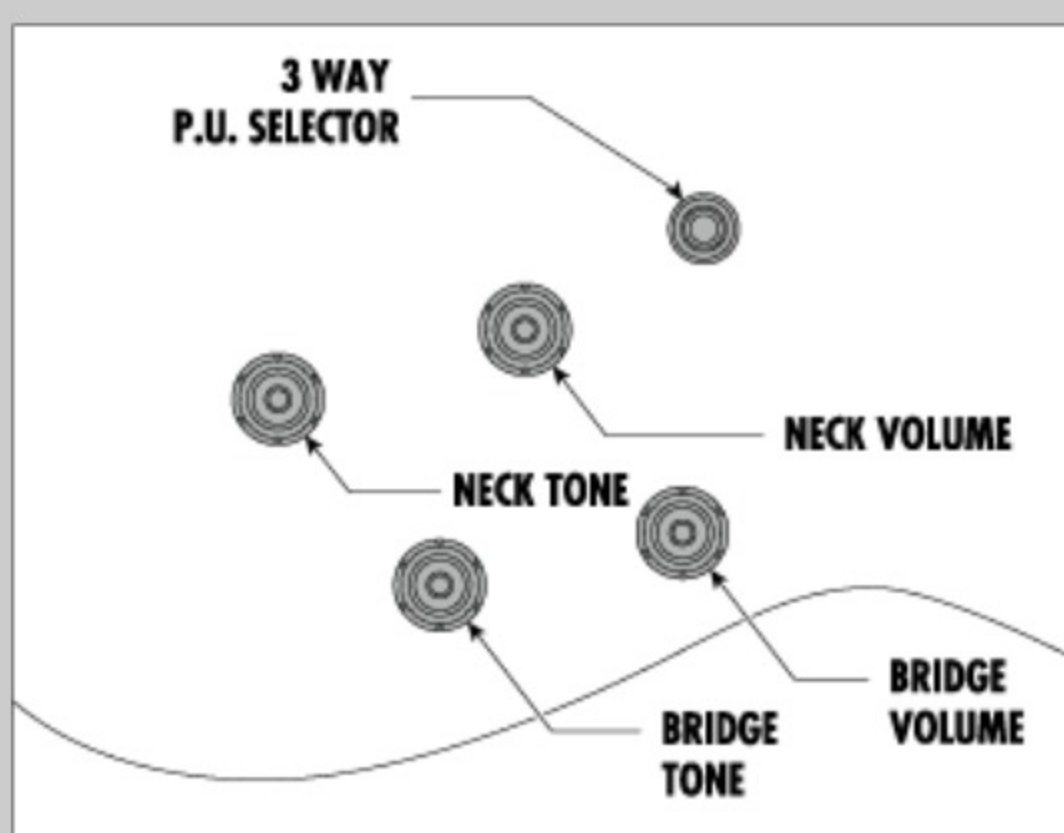

EKM10T

WRD : Wine Red

COLOR VARIATION :

SHARE :  

ARTIST DETAIL >

SPEC

SPEC

neck type	EKM / 3pc Nyatoh/Maple / set-in neck
top/back/side	Flamed Maple top / Flamed Maple back / Flamed Maple sides
fretboard	Bound Ebony fretboard / Acrylic & Abalone block inlay
fret	Medium frets / Artstar fret edge treatment
number of frets	22
bridge	ART-2 Roller bridge
string space	10.4mm
tailpiece	Bigsby® B70 vibrato tailpiece
neck pickup	Super 58 (H) neck pickup (Passive/Alnico)
bridge pickup	Super 58 (H) bridge pickup (Passive/Alnico)
factory tuning	1E,2B,3G,4D,5A,6E
string gauge	.010/.013/.017/.030/.042/.052
nut	Bone nut
hardware color	Gold

NECK DIMENSIONS

Scale :	628mm/24.7"
a : Width	43mm at NUT
b : Width	57mm at 22F
c : Thickness	21mm at 1F
d : Thickness	24mm at 9F
Radius :	305mmR

BODY DIMENSIONS

a : Length	19 1/4"
b : Width	15 3/4"
c : Max Depth	2 5/8"

SWITCHING SYSTEM

CONTROLS

OTHERS

Hardshell case included