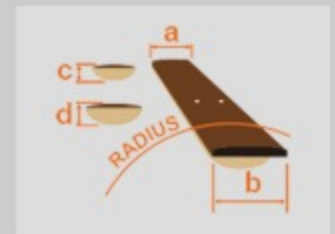

EKM10T

WRD : Wine Red

COLOR VARIATION :

SHARE :  

ARTIST DETAIL >

SPEC

SPEC

neck type	EKM / 3pc Nyatoh/Maple / set-in neck
top/back/side	Flamed Maple top / Flamed Maple back / Flamed Maple sides
fretboard	Bound Ebony fretboard / Acrylic & Abalone block inlay
fret	Medium frets / Artstar fret edge treatment
number of frets	22
bridge	ART-2 Roller bridge
string space	10.4mm
tailpiece	Bigsby® B70 vibrato tailpiece
neck pickup	Super 58 (H) neck pickup (Passive/Alnico)
bridge pickup	Super 58 (H) bridge pickup (Passive/Alnico)
factory tuning	1E,2B,3G,4D,5A,6E
string gauge	.010/.013/.017/.030/.042/.052
nut	Bone nut
hardware color	Gold

NECK DIMENSIONS

Scale :	628mm/24.7"
a : Width	43mm at NUT
b : Width	57mm at 22F
c : Thickness	21mm at 1F
d : Thickness	24mm at 9F
Radius :	305mmR

BODY DIMENSIONS

a : Length	19 1/4"
b : Width	15 3/4"
c : Max Depth	2 5/8"