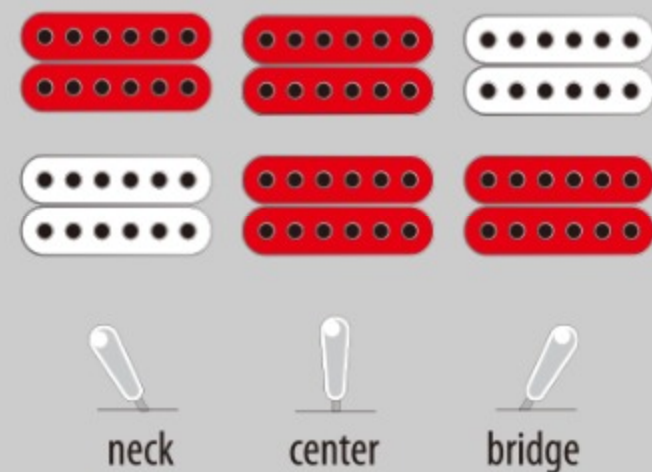

EKM10T

WRD : Wine Red

COLOR VARIATION :

SHARE :  

ARTIST DETAIL >

SPEC

SPEC

neck type	EKM / 3pc Nyatoh/Maple / set-in neck
top/back/side	Flamed Maple top / Flamed Maple back / Flamed Maple sides
fretboard	Bound Ebony fretboard / Acrylic & Abalone block inlay
fret	Medium frets / Artstar fret edge treatment
number of frets	22
bridge	ART-2 Roller bridge
string space	10.4mm
tailpiece	Bigsby® B70 vibrato tailpiece
neck pickup	Super 58 (H) neck pickup (Passive/Alnico)
bridge pickup	Super 58 (H) bridge pickup (Passive/Alnico)
factory tuning	1E,2B,3G,4D,5A,6E
string gauge	.010/.013/.017/.030/.042/.052
nut	Bone nut
hardware color	Gold

NECK DIMENSIONS

Scale :	628mm/24.7"
a : Width	43mm at NUT
b : Width	57mm at 22F
c : Thickness	21mm at 1F
d : Thickness	24mm at 9F
Radius :	305mmR

BODY DIMENSIONS

a : Length	19 1/4"
b : Width	15 3/4"
c : Max Depth	2 5/8"

SWITCHING SYSTEM

CONTROLS

OTHERS

Hardshell case included