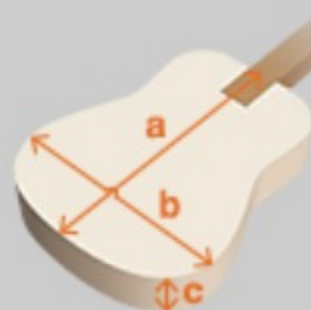

neck type	GB / Nyatoh / set-in neck
top/back/side	Spruce top / Linden back / Linden sides
fretboard	Bound Walnut fretboard / Acrylic block inlay
fret	Medium frets
number of frets	22
bridge	Walnut bridge
string space	10.4mm
tailpiece	VT14 w/GB10EM wood cover tailpiece
neck pickup	Magic Touch-Mini (H) neck pickup (Passive/Alnico)
bridge pickup	Magic Touch-Mini (H) bridge pickup (Passive/Alnico)
factory tuning	1E,2B,3G,4D,5A,6E
string gauge	.011/.015/.022w/.030/.040/.050
hardware color	Chrome

NECK DIMENSIONS

Scale :	628mm/24.7"
a : Width	43mm at NUT
b : Width	57mm at 22F
c : Thickness	20mm at 1F
d : Thickness	22mm at 9F
Radius :	305mmR

BODY DIMENSIONS

a : Length	18 7/8"
b : Width	14 1/2"
c : Max Depth	3 3/8"