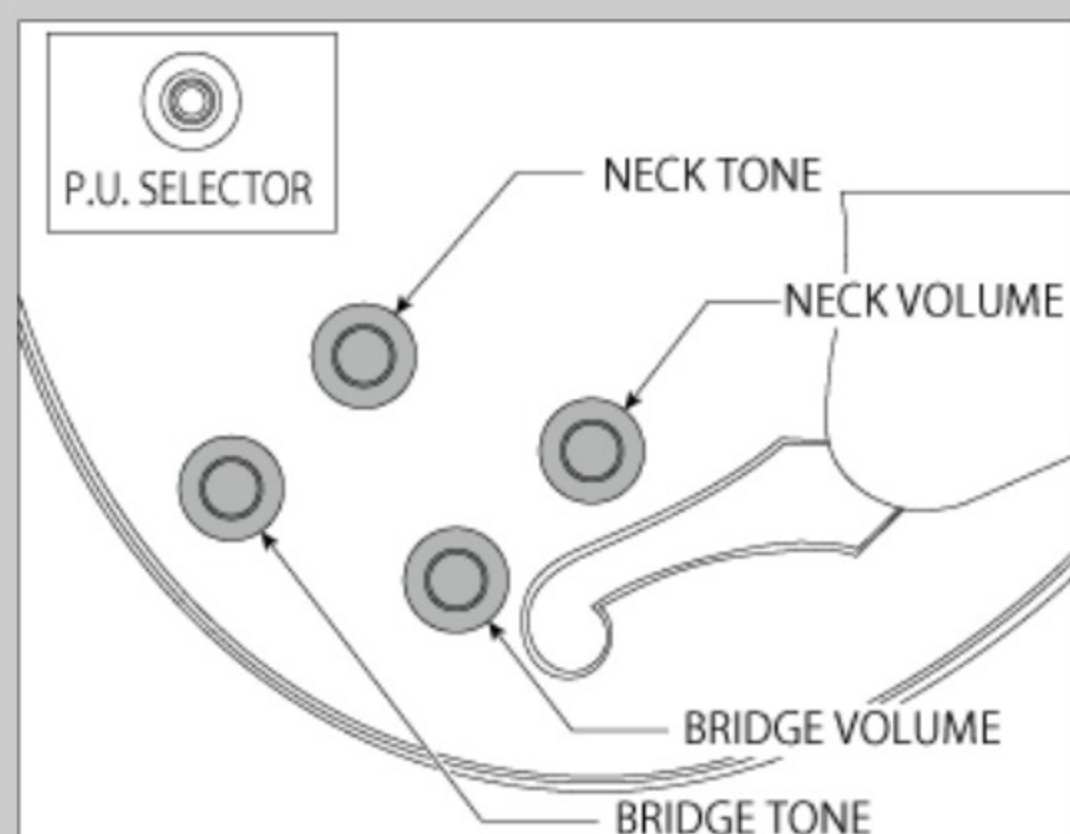

GB10EM

GB

AA : Antique Amber

COLOR VARIATION :

SHARE :  

ARTIST DETAIL >

SPEC

SPEC

NECK DIMENSIONS

Scale :	628mm/24.7"
a : Width	43mm at NUT
b : Width	57mm at 22F
c : Thickness	20mm at 1F
d : Thickness	22mm at 9F
Radius :	305mmR

BODY DIMENSIONS

a : Length	18 7/8"
b : Width	14 1/2"
c : Max Depth	3 3/8"

SWITCHING SYSTEM

CONTROLS

OTHERS

Recommended Case MGB100C