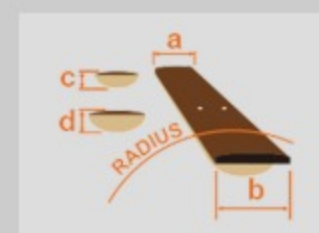

GB10EM

GB

AA : Antique Amber

COLOR VARIATION :

SHARE :  

ARTIST DETAIL >

SPEC

SPEC

neck type	GB / Nyatoh / set-in neck
top/back/side	Spruce top / Linden back / Linden sides
fretboard	Bound Walnut fretboard / Acrylic block inlay
fret	Medium frets
number of frets	22
bridge	Walnut bridge
string space	10.4mm
tailpiece	VT14 w/GB10EM wood cover tailpiece
neck pickup	Magic Touch-Mini (H) neck pickup (Passive/Alnico)
bridge pickup	Magic Touch-Mini (H) bridge pickup (Passive/Alnico)
factory tuning	1E,2B,3G,4D,5A,6E
string gauge	.011/.015/.022w/.030/.040/.050
hardware color	Chrome

NECK DIMENSIONS

Scale :	628mm/24.7"
a : Width	43mm at NUT
b : Width	57mm at 22F
c : Thickness	20mm at 1F
d : Thickness	22mm at 9F
Radius :	305mmR

BODY DIMENSIONS

a : Length	18 7/8"
b : Width	14 1/2"
c : Max Depth	3 3/8"