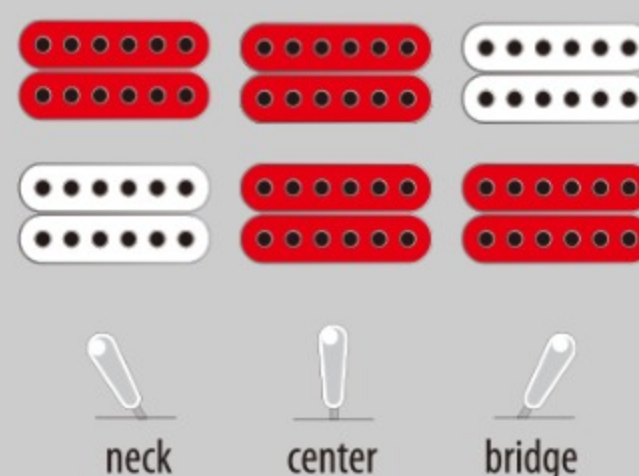

GB10EM

GB

AA : Antique Amber

COLOR VARIATION :

SHARE :  

ARTIST DETAIL >

SPEC

SPEC

neck type	GB / Nyatoh / set-in neck
top/back/side	Spruce top / Linden back / Linden sides
fretboard	Bound Walnut fretboard / Acrylic block inlay
fret	Medium frets
number of frets	22
bridge	Walnut bridge
string space	10.4mm
tailpiece	VT14 w/GB10EM wood cover tailpiece
neck pickup	Magic Touch-Mini (H) neck pickup (Passive/Alnico)
bridge pickup	Magic Touch-Mini (H) bridge pickup (Passive/Alnico)
factory tuning	1E,2B,3G,4D,5A,6E
string gauge	.011/.015/.022w/.030/.040/.050
hardware color	Chrome

NECK DIMENSIONS

Scale :	628mm/24.7"
a : Width	43mm at NUT
b : Width	57mm at 22F
c : Thickness	20mm at 1F
d : Thickness	22mm at 9F
Radius :	305mmR

BODY DIMENSIONS

a : Length	18 7/8"
b : Width	14 1/2"
c : Max Depth	3 3/8"

SWITCHING SYSTEM

CONTROLS

OTHERS

Recommended Case MGB100C