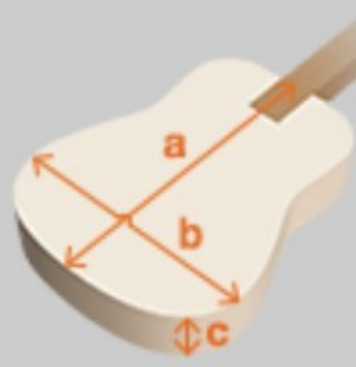

## SPEC

### SPEC

neck type	GB / 3pc Maple / Set-in neck
top/back/side	Spruce top / Linden back / Linden sides
fretboard	Bound Ebony fretboard / Acrylic & Abalone block inlay
fret	Medium frets / Artstar fret edge treatment
number of frets	22
bridge	Ebony bridge
string space	10.4mm
tailpiece	GB10
neck pickup	GB special (H) neck pickup (Passive/Alnico)
bridge pickup	GB special (H) bridge pickup (Passive/Alnico)
factory tuning	1E,2B,3G,4D,5A,6E
string gauge	.011/.015/.022w/.030/.040/.050
nut	Half-Bone/Half-Brass
hardware color	Gold

### NECK DIMENSIONS

Scale :	628mm/24.7"
a : Width	43mm at NUT
b : Width	57mm at 22F
c : Thickness	20mm at 1F
d : Thickness	22mm at 9F
Radius :	305mmR

### BODY DIMENSIONS

a : Length	18 7/8"
b : Width	14 1/2"
c : Max Depth	3 3/8"