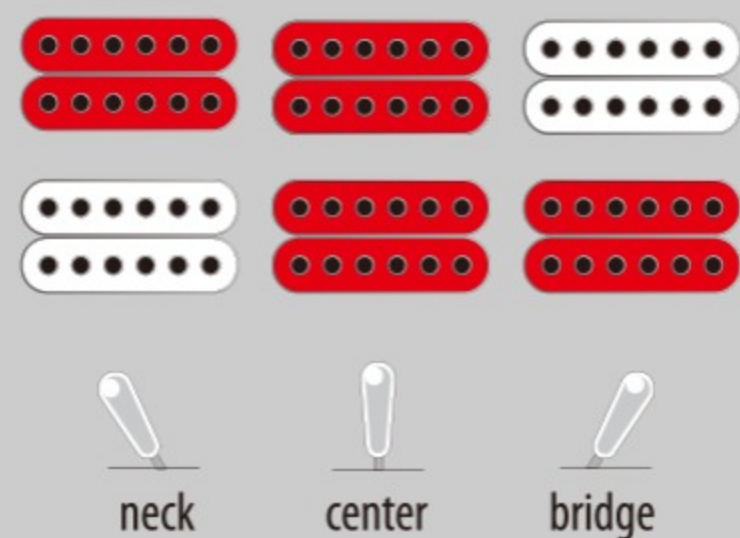

### SPEC

neck type	GB / 3pc Maple / Set-in neck
top/back/side	Spruce top / Linden back / Linden sides
fretboard	Bound Ebony fretboard / Acrylic & Abalone block inlay
fret	Medium frets / Artstar fret edge treatment
number of frets	22
bridge	Ebony bridge
string space	10.4mm
tailpiece	GB10
neck pickup	GB special (H) neck pickup (Passive/Alnico)
bridge pickup	GB special (H) bridge pickup (Passive/Alnico)
factory tuning	1E,2B,3G,4D,5A,6E
string gauge	.011/.015/.022w/.030/.040/.050
nut	Half-Bone/Half-Brass
hardware color	Gold

### NECK DIMENSIONS

Scale :	628mm/24.7"
a : Width	43mm at NUT
b : Width	57mm at 22F
c : Thickness	20mm at 1F
d : Thickness	22mm at 9F
Radius :	305mmR

### BODY DIMENSIONS

a : Length	18 7/8"
b : Width	14 1/2"
c : Max Depth	3 3/8"

### SWITCHING SYSTEM