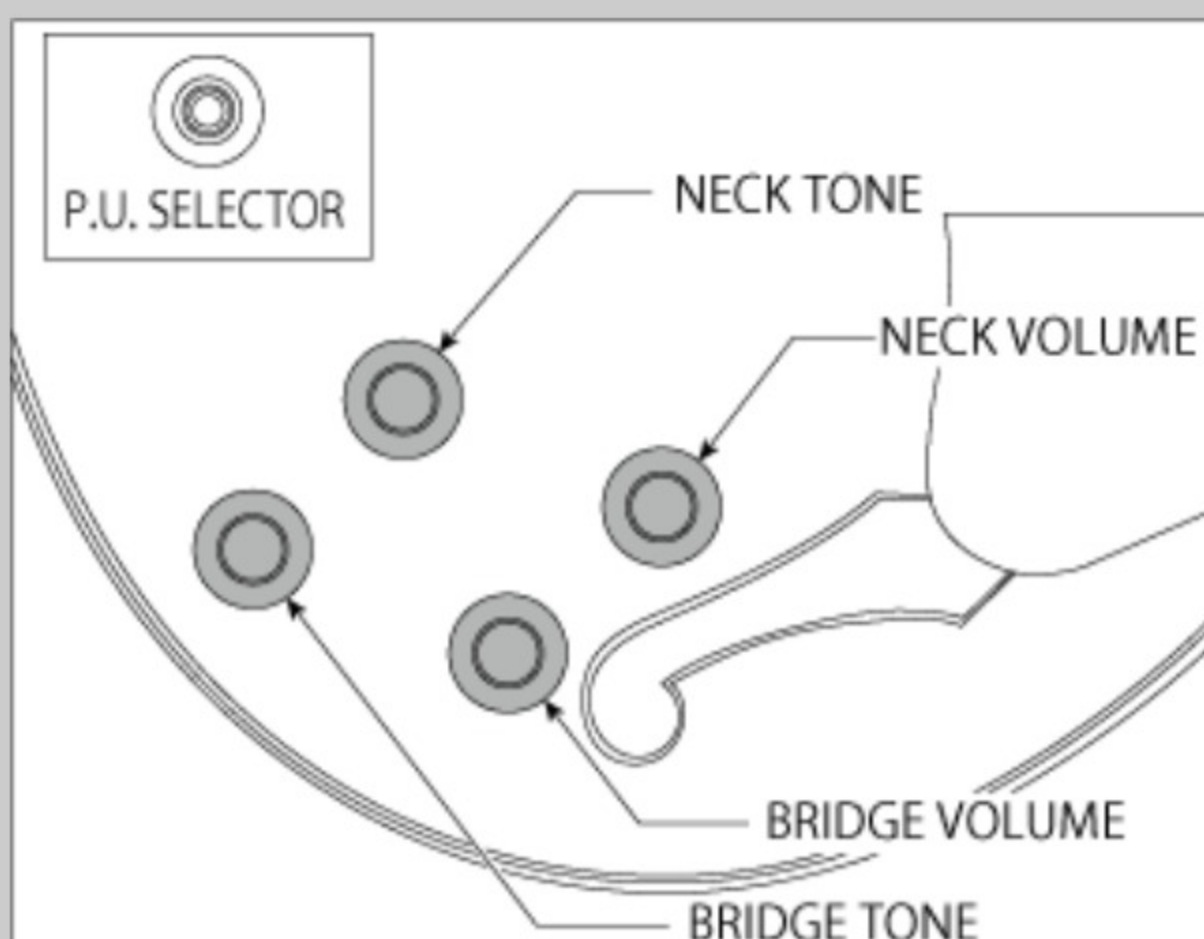

CONTROLS

OTHERS

Hardshell case included