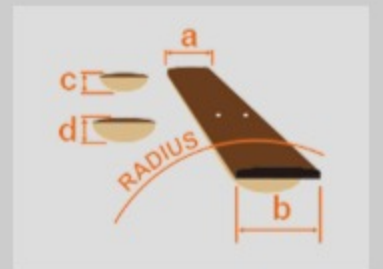

# GB10SE 01

BS : Brown Sunburst

COLOR VARIATION :

SHARE :  

ARTIST DETAIL >

### SPEC

neck type	GB / 3pc Maple / Set-in neck
top/back/side	Spruce top / Linden back / Linden sides
fretboard	Bound Ebony fretboard / Acrylic & Abalone block inlay
fret	Medium frets / Artstar fret edge treatment
number of frets	22
bridge	Ebony bridge
string space	10.4mm
tailpiece	GB10
neck pickup	GB special (H) neck pickup (Passive/Alnico)
bridge pickup	GB special (H) bridge pickup (Passive/Alnico)
factory tuning	1E,2B,3G,4D,5A,6E
string gauge	.011/.015/.022w/.030/.040/.050
nut	Half-Bone/Half-Brass
hardware color	Gold

### NECK DIMENSIONS

Scale :	628mm/24.7"
a : Width	43mm at NUT
b : Width	57mm at 22F
c : Thickness	20mm at 1F
d : Thickness	22mm at 9F
Radius :	305mmR

### BODY DIMENSIONS

a : Length	18 7/8"
b : Width	14 1/2"
c : Max Depth	3 3/8"