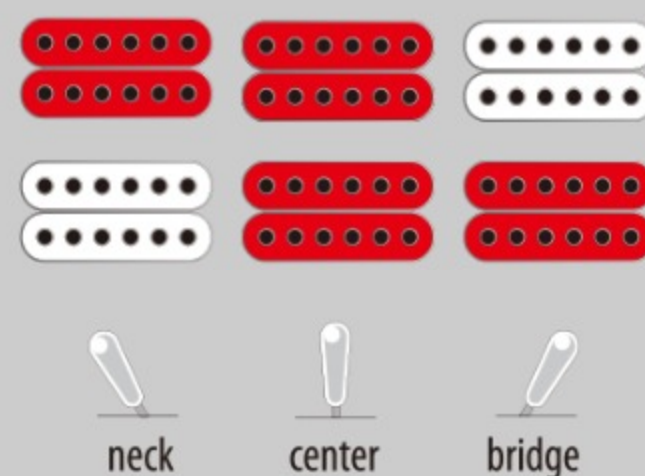

### NECK DIMENSIONS

Scale :	628mm/24.7"
a : Width	43mm at NUT
b : Width	57mm at 22F
c : Thickness	20mm at 1F
d : Thickness	22mm at 9F
Radius :	305mmR

### BODY DIMENSIONS

a : Length	18 7/8"
b : Width	14 1/2"
c : Max Depth	3 3/8"

### SWITCHING SYSTEM