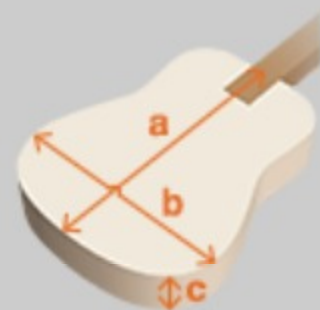

BODY DIMENSIONS

a : Length	18 7/8"
b : Width	14 1/2"
c : Max Depth	3 3/8"