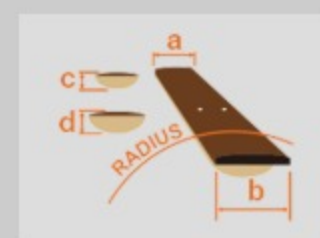

# GB10SE

BS : Brown Sunburst

COLOR VARIATION :

SHARE :  

[ARTIST DETAIL >](#)

### SPEC

neck type	GB / 3pc Maple / set-in neck
top/back/side	Spruce top / Maple back / Maple sides
fretboard	Bound Ebony fretboard / Acrylic & Abalone block inlay
fret	Medium frets / Artstar fret edge treatment
number of frets	22
bridge	Ebony bridge
string space	10.4mm
tailpiece	GB10 tailpiece
neck pickup	GB special (H) neck pickup (Passive/Alnico)
bridge pickup	GB special (H) bridge pickup (Passive/Alnico)
factory tuning	1E,2B,3G,4D,5A,6E
string gauge	.011/.015/.022w/.030/.040/.050
nut	Half-Bone/Half-Brass nut
hardware color	Gold

### NECK DIMENSIONS

Scale :	628mm/24.7"
a : Width	43mm at NUT
b : Width	57mm at 22F
c : Thickness	20mm at 1F
d : Thickness	22mm at 9F
Radius :	305mmR

### BODY DIMENSIONS

a : Length	18 7/8"
b : Width	14 1/2"
c : Max Depth	3 3/8"