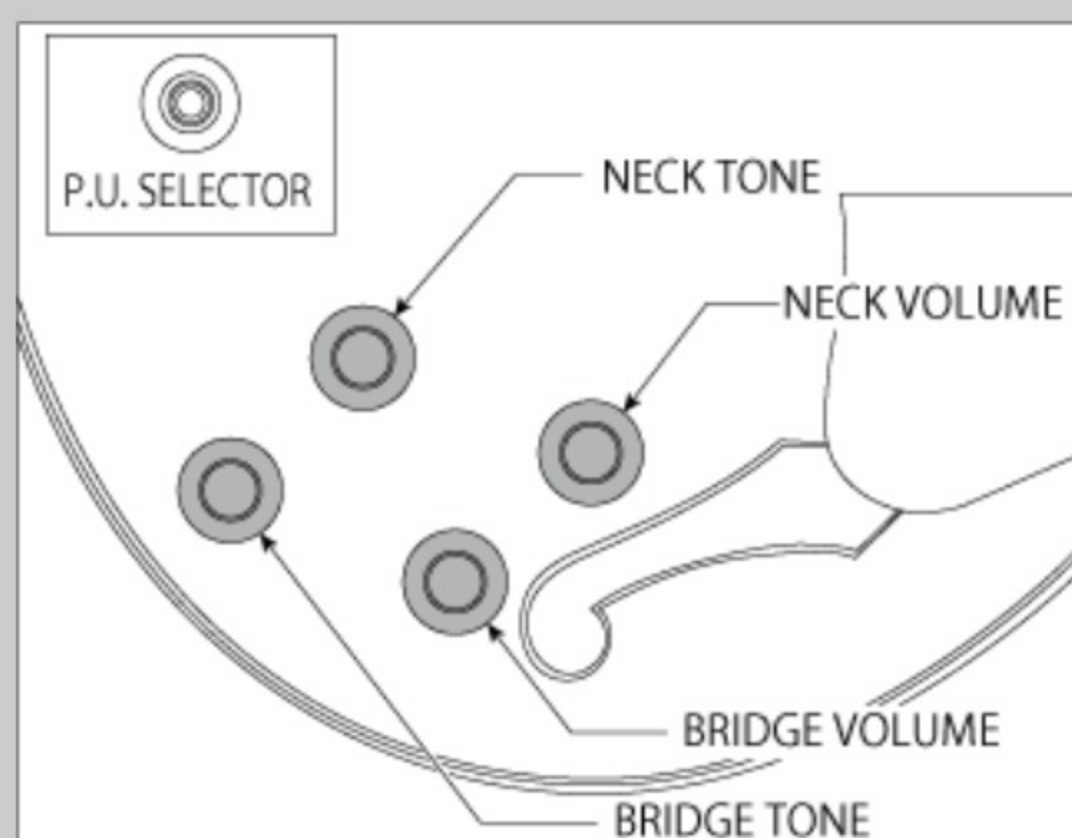

CONTROLS

OTHERS

Hardshell case included