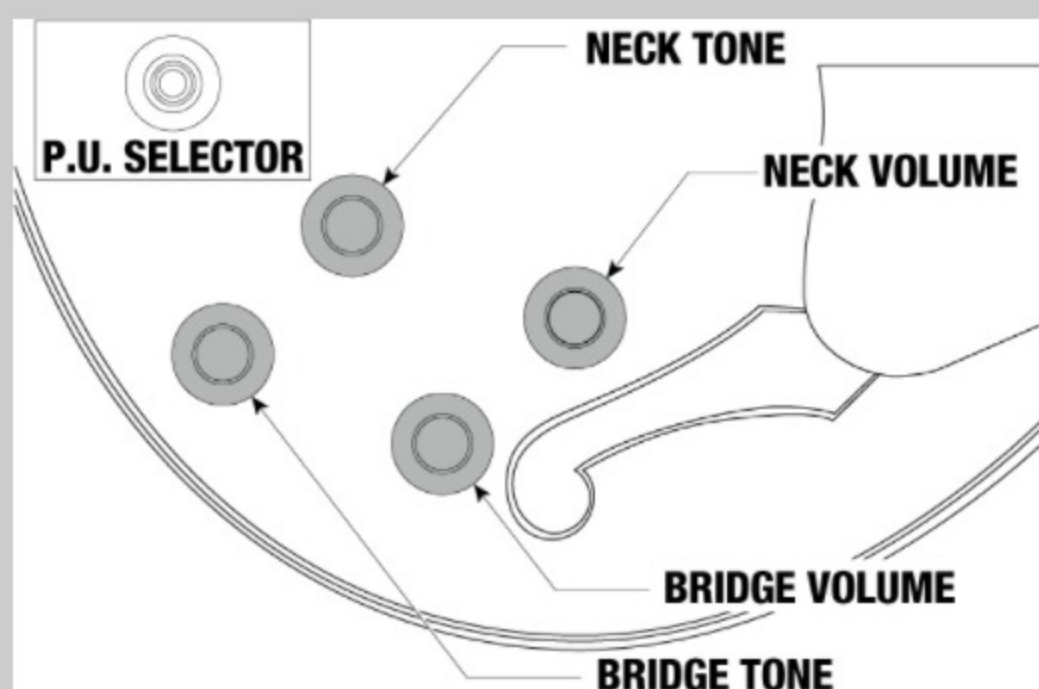

NECK DIMENSIONS

Scale :	628mm
a : Width	43mm at NUT
b : Width	57mm at 22F
c : Thickness	20mm at 1F
d : Thickness	22mm at 9F
Radius :	305mmR

DESCRIPTION +

BODY DIMENSIONS

a : Length	18 7/8"
b : Width	14 1/2"
c : Max Depth	3 3/8"

DESCRIPTION +

SWITCHING SYSTEM

 On  Off

DESCRIPTION +

CONTROLS

DESCRIPTION +

OTHER FEATURES

Recommended Bag IAB724S-BK