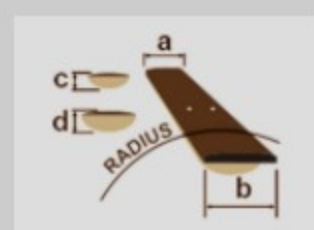

GB10SEFM

COLOR VARIATION : 

SRR : Sapphire Red

SHARE :  

ARTIST DETAIL >

SPEC

SPECS

neck type	GB / 3pc Maple / Set-in neck
top/back/side	Flamed Maple top / Flamed Maple back / Flamed Maple sides
fretboard	Bound Ebony fretboard / Acrylic & Abalone block inlay
fret	Medium frets / Artstar fret edge treatment
number of frets	22
bridge	Ebony bridge
string space	10.4mm
tailpiece	GB10 tailpiece
neck pickup	GB special (H) neck pickup (Passive/Alnico)
bridge pickup	GB special (H) bridge pickup (Passive/Alnico)
factory tuning	1E,2B,3G,4D,5A,6E
string gauge	.011/.015/.022w/.030/.040/.050
nut	Half-Bone/Half-Brass nut
hardware color	Gold

NECK DIMENSIONS

Scale :	628mm
a : Width	43mm at NUT
b : Width	57mm at 22F
c : Thickness	20mm at 1F
d : Thickness	22mm at 9F
Radius :	305mmR

DESCRIPTION +

BODY DIMENSIONS

a : Length	18 7/8"
b : Width	14 1/2"
c : Max Depth	3 3/8"