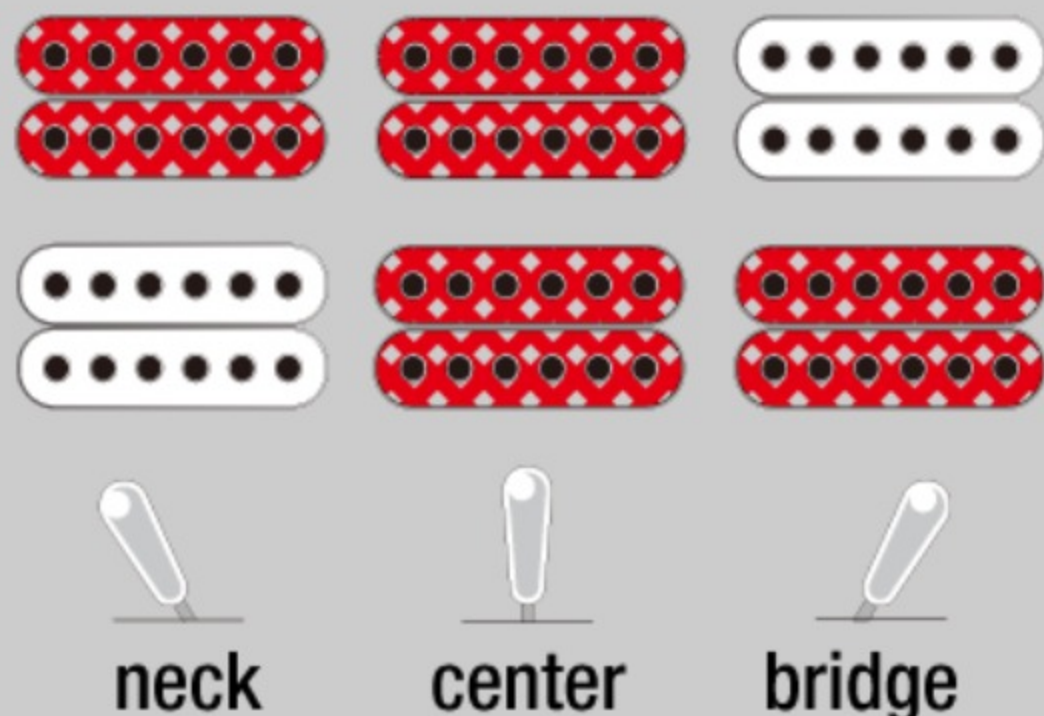

GB10SEFM

COLOR VARIATION : 

SRR : Sapphire Red

SHARE :  

ARTIST DETAIL >

SPEC

SPECS

neck type	GB / 3pc Maple / Set-in neck
top/back/side	Flamed Maple top / Flamed Maple back / Flamed Maple sides
fretboard	Bound Ebony fretboard / Acrylic & Abalone block inlay
fret	Medium frets / Artstar fret edge treatment
number of frets	22
bridge	Ebony bridge
string space	10.4mm
tailpiece	GB10 tailpiece
neck pickup	GB special (H) neck pickup (Passive/Alnico)
bridge pickup	GB special (H) bridge pickup (Passive/Alnico)
factory tuning	1E,2B,3G,4D,5A,6E
string gauge	.011/.015/.022w/.030/.040/.050
nut	Half-Bone/Half-Brass nut
hardware color	Gold

NECK DIMENSIONS

Scale :	628mm
a : Width	43mm at NUT
b : Width	57mm at 22F
c : Thickness	20mm at 1F
d : Thickness	22mm at 9F
Radius :	305mmR

DESCRIPTION +

BODY DIMENSIONS

a : Length	18 7/8"
b : Width	14 1/2"
c : Max Depth	3 3/8"

DESCRIPTION +

SWITCHING SYSTEM

 On  Off

DESCRIPTION +

CONTROLS

DESCRIPTION +

OTHER FEATURES

Recommended Bag IAB724S-BK