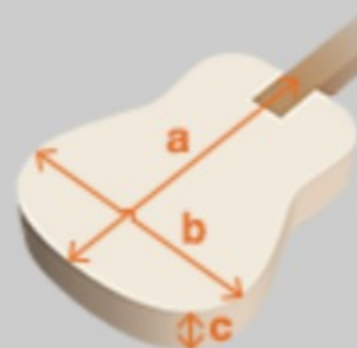

JSM10 01

VYS : Vintage Yellow Sunburst

COLOR VARIATION :

SHARE :

ARTIST DETAIL >

SPEC

SPEC

neck type	JSM / 3pc Nyatoh/Maple / Set-in neck
top/back/side	Flamed Maple top / Flamed Maple back / Flamed Maple sides
fretboard	Bound Ebony fretboard / Acrylic & Abalone block inlay
fret	Medium frets / Artstar fret edge treatment
number of frets	22
bridge	ART-1 bridge
string space	10.4mm
tailpiece	Quik Change III
neck pickup	Super 58 (H) neck pickup (Passive/Alnico)
bridge pickup	Super 58 (H) bridge pickup (Passive/Alnico)
factory tuning	1E,2B,3G,4D,5A,6E
string gauge	.010/.013/.017/.030/.042/.052
nut	Bone
hardware color	Gold

NECK DIMENSIONS

Scale :	628mm/24.7"
a : Width	43mm at NUT
b : Width	57mm at 22F
c : Thickness	21mm at 1F
d : Thickness	24mm at 9F
Radius :	305mmR

BODY DIMENSIONS

a : Length	19 1/4"
b : Width	15 3/4"
c : Max Depth	2 5/8"