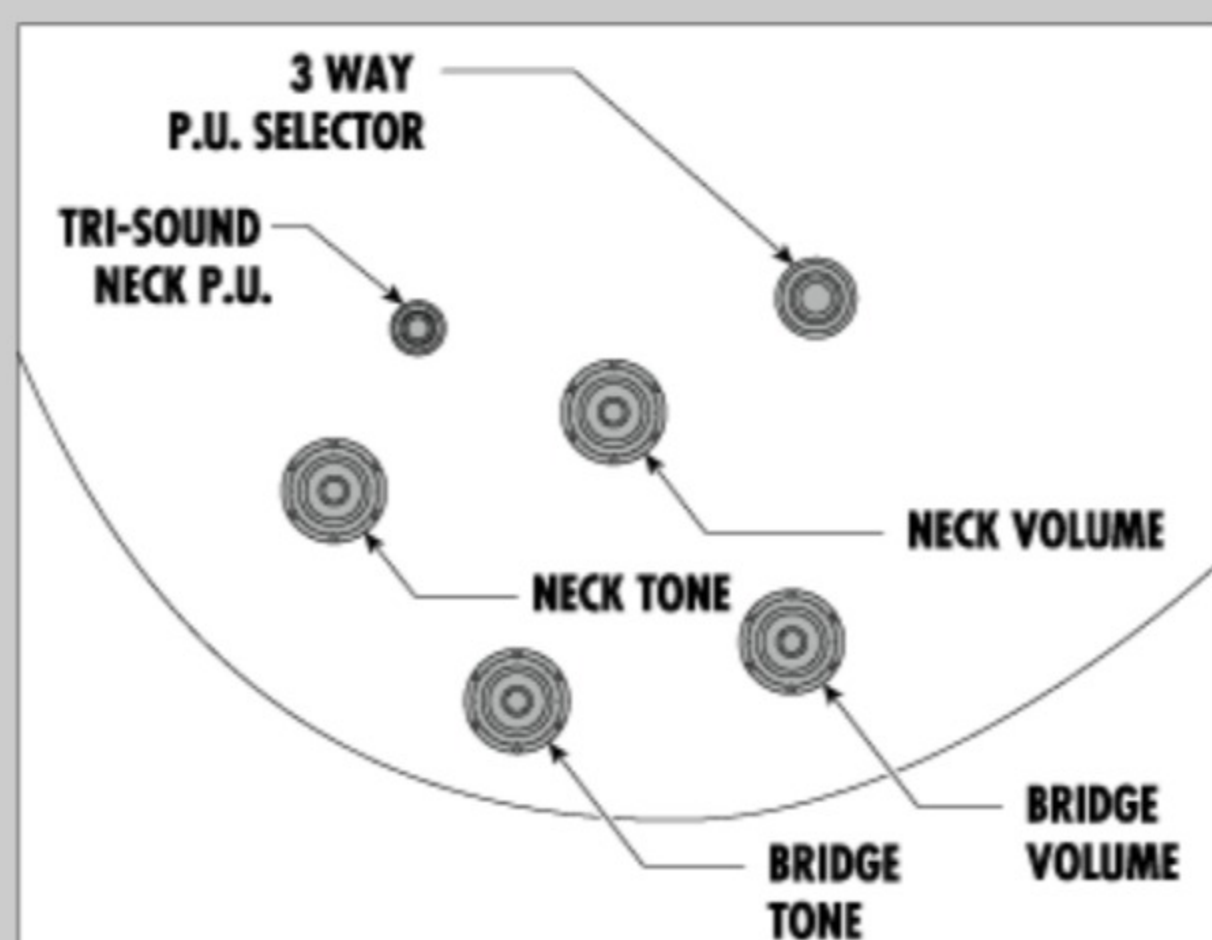

JSM10 01

VYS : Vintage Yellow Sunburst

COLOR VARIATION :

SHARE :

ARTIST DETAIL >

SPEC

SPEC

neck type	JSM / 3pc Nyatoh/Maple / Set-in neck
top/back/side	Flamed Maple top / Flamed Maple back / Flamed Maple sides
fretboard	Bound Ebony fretboard / Acrylic & Abalone block inlay
fret	Medium frets / Artstar fret edge treatment
number of frets	22
bridge	ART-1 bridge
string space	10.4mm
tailpiece	Quik Change III
neck pickup	Super 58 (H) neck pickup (Passive/Alnico)
bridge pickup	Super 58 (H) bridge pickup (Passive/Alnico)
factory tuning	1E,2B,3G,4D,5A,6E
string gauge	.010/.013/.017/.030/.042/.052
nut	Bone
hardware color	Gold

NECK DIMENSIONS

Scale :	628mm/24.7"
a : Width	43mm at NUT
b : Width	57mm at 22F
c : Thickness	21mm at 1F
d : Thickness	24mm at 9F
Radius :	305mmR

BODY DIMENSIONS

a : Length	19 1/4"
b : Width	15 3/4"
c : Max Depth	2 5/8"

SWITCHING SYSTEM

CONTROLS

OTHERS

- Tri-sound switch
- Hardshell case included