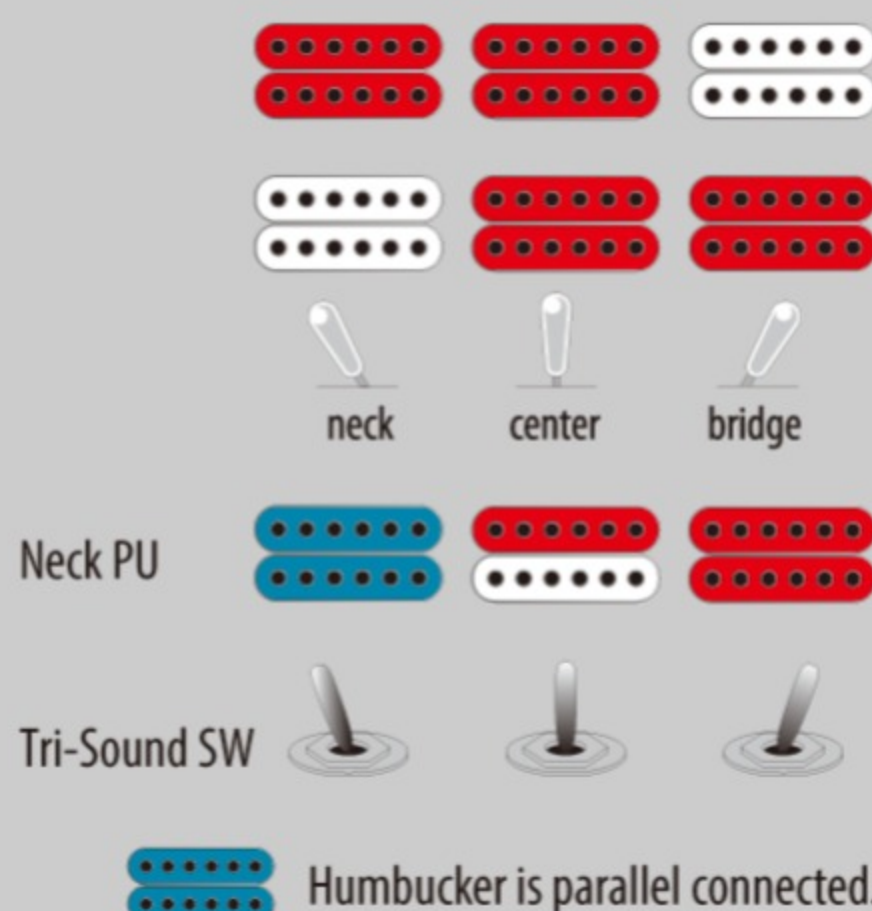

JSM10 01

VYS : Vintage Yellow Sunburst

COLOR VARIATION :

SHARE :

ARTIST DETAIL >

SPEC

SPEC

neck type	JSM / 3pc Nyatoh/Maple / Set-in neck
top/back/side	Flamed Maple top / Flamed Maple back / Flamed Maple sides
fretboard	Bound Ebony fretboard / Acrylic & Abalone block inlay
fret	Medium frets / Artstar fret edge treatment
number of frets	22
bridge	ART-1 bridge
string space	10.4mm
tailpiece	Quik Change III
neck pickup	Super 58 (H) neck pickup (Passive/Alnico)
bridge pickup	Super 58 (H) bridge pickup (Passive/Alnico)
factory tuning	1E,2B,3G,4D,5A,6E
string gauge	.010/.013/.017/.030/.042/.052
nut	Bone
hardware color	Gold

NECK DIMENSIONS

Scale :	628mm/24.7"
a : Width	43mm at NUT
b : Width	57mm at 22F
c : Thickness	21mm at 1F
d : Thickness	24mm at 9F
Radius :	305mmR

BODY DIMENSIONS

a : Length	19 1/4"
b : Width	15 3/4"
c : Max Depth	2 5/8"

SWITCHING SYSTEM

CONTROLS

OTHERS

- Tri-sound switch
- Hardshell case included