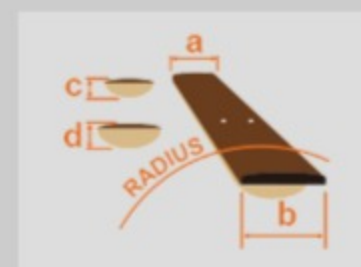

JSM10 01

VYS : Vintage Yellow Sunburst

COLOR VARIATION :

SHARE :

ARTIST DETAIL >

SPEC

SPEC

neck type	JSM / 3pc Nyatoh/Maple / Set-in neck
top/back/side	Flamed Maple top / Flamed Maple back / Flamed Maple sides
fretboard	Bound Ebony fretboard / Acrylic & Abalone block inlay
fret	Medium frets / Artstar fret edge treatment
number of frets	22
bridge	ART-1 bridge
string space	10.4mm
tailpiece	Quik Change III
neck pickup	Super 58 (H) neck pickup (Passive/Alnico)
bridge pickup	Super 58 (H) bridge pickup (Passive/Alnico)
factory tuning	1E,2B,3G,4D,5A,6E
string gauge	.010/.013/.017/.030/.042/.052
nut	Bone
hardware color	Gold

NECK DIMENSIONS

Scale :	628mm/24.7"
a : Width	43mm at NUT
b : Width	57mm at 22F
c : Thickness	21mm at 1F
d : Thickness	24mm at 9F
Radius :	305mmR

BODY DIMENSIONS

a : Length	19 1/4"
b : Width	15 3/4"
c : Max Depth	2 5/8"

SWITCHING SYSTEM

CONTROLS

OTHERS

- Tri-sound switch
- Hardshell case included