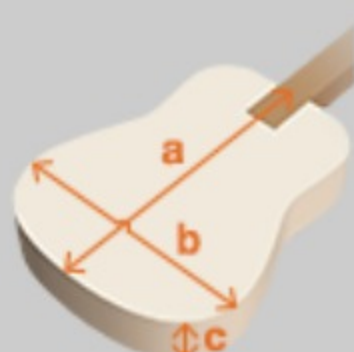

JSM10

COLOR VARIATION :

VYS : Vintage Yellow Sunburst

SHARE :

ARTIST DETAIL >

SPEC

SPECS

neck type	JSM / 3pc Nyatoh/Maple / Set-in neck
top/back/side	Flamed Maple top / Flamed Maple back / Flamed Maple sides
fretboard	Bound Ebony fretboard / Acrylic & Abalone block inlay
fret	Medium frets / Artstar fret edge treatment
number of frets	22
bridge	Gibraltar Artist bridge
string space	10.5mm
tailpiece	Quik Change III tailpiece
neck pickup	Super 58 (H) neck pickup (Passive/Alnico)
bridge pickup	Super 58 (H) bridge pickup (Passive/Alnico)
factory tuning	1E,2B,3G,4D,5A,6E
string gauge	.010/.013/.017/.030/.042/.052
nut	Bone nut
hardware color	Gold

NECK DIMENSIONS

Scale :	628mm
a : Width	43mm at NUT
b : Width	57mm at 22F
c : Thickness	21mm at 1F
d : Thickness	24mm at 9F
Radius :	305mmR

DESCRIPTION +

BODY DIMENSIONS

a : Length	19 1/4"
b : Width	15 3/4"
c : Max Depth	2 5/8"

DESCRIPTION +

SWITCHING SYSTEM

neck center bridge

Neck PU

Tri-Sound SW

On Off

Humbucker is parallel connected.

DESCRIPTION +

CONTROLS

DESCRIPTION +

OTHER FEATURES

- Hardshell case included
- Tri-sound switch (for neck pickup)