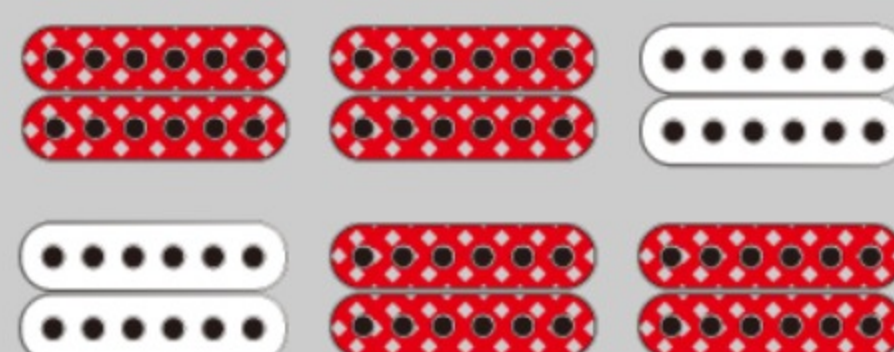

JSM10

COLOR VARIATION :

VYS : Vintage Yellow Sunburst

SHARE :

ARTIST DETAIL >

SPEC

SPECS

neck type	JSM / 3pc Nyatoh/Maple / Set-in neck
top/back/side	Flamed Maple top / Flamed Maple back / Flamed Maple sides
fretboard	Bound Ebony fretboard / Acrylic & Abalone block inlay
fret	Medium frets / Artstar fret edge treatment
number of frets	22
bridge	Gibraltar Artist bridge
string space	10.5mm
tailpiece	Quik Change III tailpiece
neck pickup	Super 58 (H) neck pickup (Passive/Alnico)
bridge pickup	Super 58 (H) bridge pickup (Passive/Alnico)
factory tuning	1E,2B,3G,4D,5A,6E
string gauge	.010/.013/.017/.030/.042/.052
nut	Bone nut
hardware color	Gold

NECK DIMENSIONS

Scale :	628mm
a : Width	43mm at NUT
b : Width	57mm at 22F
c : Thickness	21mm at 1F
d : Thickness	24mm at 9F
Radius :	305mmR

DESCRIPTION +

BODY DIMENSIONS

a : Length	19 1/4"
b : Width	15 3/4"
c : Max Depth	2 5/8"

DESCRIPTION +

SWITCHING SYSTEM

neck center bridge

Neck PU

Tri-Sound SW

On Off

Humbucker is parallel connected.

DESCRIPTION +

CONTROLS

DESCRIPTION +

OTHER FEATURES

- Hardshell case included
- Tri-sound switch (for neck pickup)