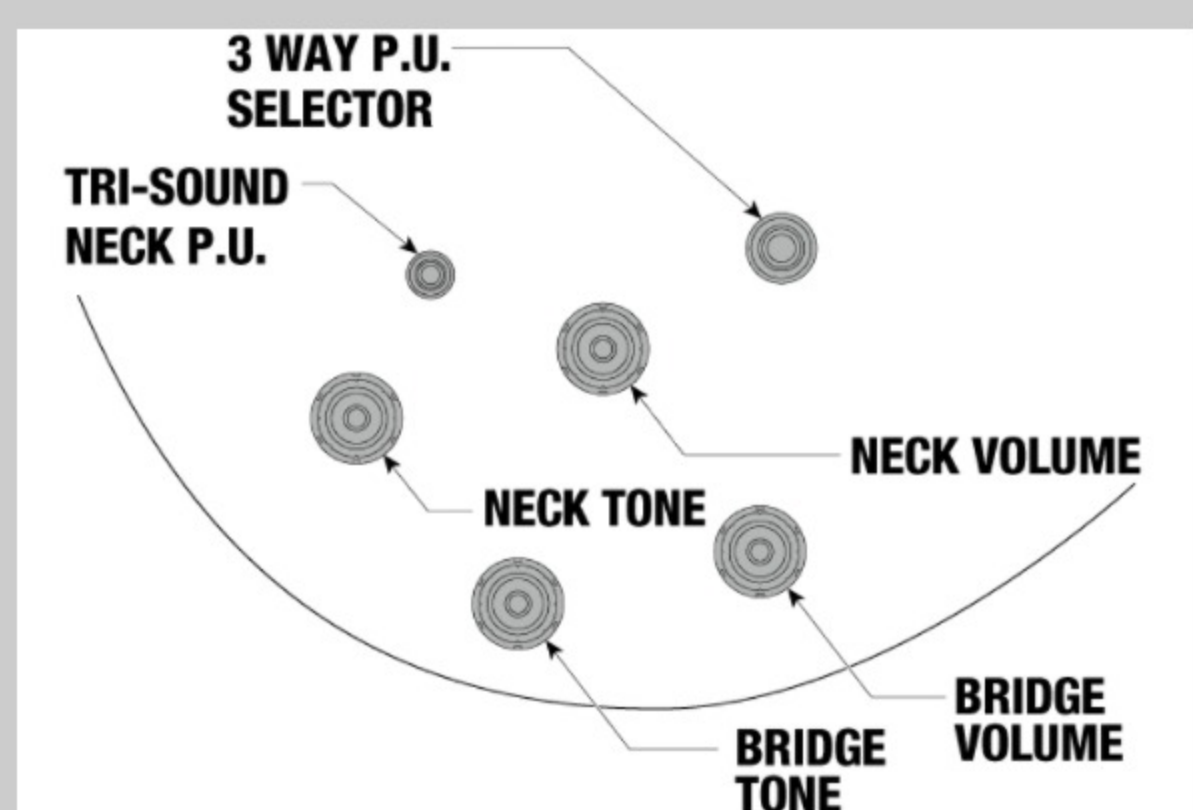

JSM10

COLOR VARIATION :

VYS : Vintage Yellow Sunburst

SHARE :

ARTIST DETAIL >

SPEC

SPECS

neck type	JSM / 3pc Nyatoh/Maple / Set-in neck
top/back/side	Flamed Maple top / Flamed Maple back / Flamed Maple sides
fretboard	Bound Ebony fretboard / Acrylic & Abalone block inlay
fret	Medium frets / Artstar fret edge treatment
number of frets	22
bridge	Gibraltar Artist bridge
string space	10.5mm
tailpiece	Quik Change III tailpiece
neck pickup	Super 58 (H) neck pickup (Passive/Alnico)
bridge pickup	Super 58 (H) bridge pickup (Passive/Alnico)
factory tuning	1E,2B,3G,4D,5A,6E
string gauge	.010/.013/.017/.030/.042/.052
nut	Bone nut
hardware color	Gold

DESCRIPTION +

SWITCHING SYSTEM

neck center bridge

Neck PU

Tri-Sound SW

On Off

Humbucker is parallel connected.

DESCRIPTION +

CONTROLS

DESCRIPTION +

OTHER FEATURES

- Hardshell case included
- Tri-sound switch (for neck pickup)