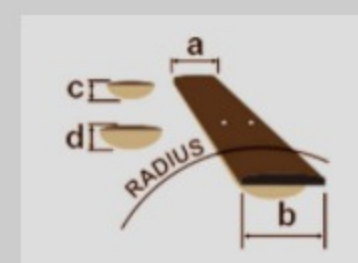

JSM10

COLOR VARIATION :

VYS : Vintage Yellow Sunburst

SHARE :

ARTIST DETAIL >

SPEC

SPECS

neck type	JSM / 3pc Nyatoh/Maple / Set-in neck
top/back/side	Flamed Maple top / Flamed Maple back / Flamed Maple sides
fretboard	Bound Ebony fretboard / Acrylic & Abalone block inlay
fret	Medium frets / Artstar fret edge treatment
number of frets	22
bridge	Gibraltar Artist bridge
string space	10.5mm
tailpiece	Quik Change III tailpiece
neck pickup	Super 58 (H) neck pickup (Passive/Alnico)
bridge pickup	Super 58 (H) bridge pickup (Passive/Alnico)
factory tuning	1E,2B,3G,4D,5A,6E
string gauge	.010/.013/.017/.030/.042/.052
nut	Bone nut
hardware color	Gold

NECK DIMENSIONS

Scale :	628mm
a : Width	43mm at NUT
b : Width	57mm at 22F
c : Thickness	21mm at 1F
d : Thickness	24mm at 9F
Radius :	305mmR

DESCRIPTION +

BODY DIMENSIONS

a : Length	19 1/4"
b : Width	15 3/4"
c : Max Depth	2 5/8"

DESCRIPTION +

SWITCHING SYSTEM

neck center bridge

Neck PU

Tri-Sound SW

On Off

Humbucker is parallel connected.

DESCRIPTION +

CONTROLS

DESCRIPTION +

OTHER FEATURES

- Hardshell case included
- Tri-sound switch (for neck pickup)