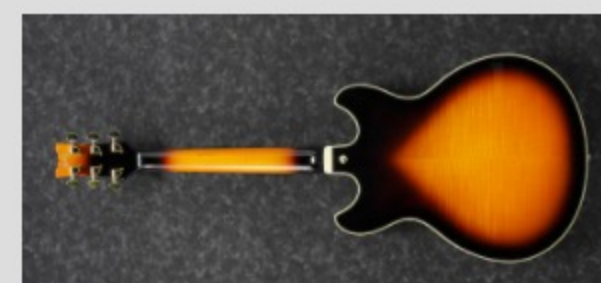

JSM10

COLOR VARIATION :

VYS : Vintage Yellow Sunburst

SHARE :

ARTIST DETAIL >

SPEC

SPECS

neck type	JSM / 3pc Nyatoh/Maple / Set-in neck
top/back/side	Flamed Maple top / Flamed Maple back / Flamed Maple sides
fretboard	Bound Ebony fretboard / Acrylic & Abalone block inlay
fret	Medium frets / Artstar fret edge treatment
number of frets	22
bridge	Gibraltar Artist bridge
string space	10.5mm
tailpiece	Quik Change III tailpiece
neck pickup	Super 58 (H) neck pickup (Passive/Alnico)
bridge pickup	Super 58 (H) bridge pickup (Passive/Alnico)
factory tuning	1E,2B,3G,4D,5A,6E
string gauge	.010/.013/.017/.030/.042/.052
nut	Bone nut
hardware color	Gold

NECK DIMENSIONS

Scale :	628mm
a : Width	43mm at NUT
b : Width	57mm at 22F
c : Thickness	21mm at 1F
d : Thickness	24mm at 9F
Radius :	305mmR

DESCRIPTION +

BODY DIMENSIONS

a : Length	19 1/4"
b : Width	15 3/4"
c : Max Depth	2 5/8"

DESCRIPTION +

SWITCHING SYSTEM

neck center bridge

Neck PU

Tri-Sound SW

On Off

Humbucker is parallel connected.

DESCRIPTION +

CONTROLS

DESCRIPTION +

OTHER FEATURES

- Hardshell case included
- Tri-sound switch (for neck pickup)