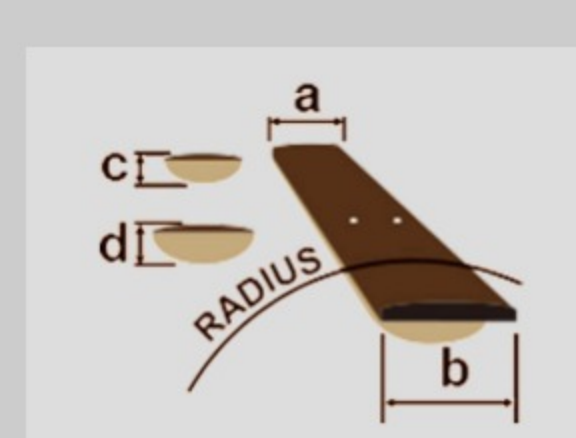

JSM10

COLOR VARIATION :

VYS : Vintage Yellow Sunburst

ARTIST DETAIL >

SPEC

SPECS

neck type	JSM / 3pc Nyatoh/Maple / set-in neck
top/back/side	Flamed Maple top / Flamed Maple back / Flamed Maple sides
fretboard	Bound Ebony fretboard / Acrylic & Abalone block inlay
fret	Medium frets / Artstar fret edge treatment
number of frets	22
bridge	Gibraltar Artist bridge
string space	10.5mm
tailpiece	Quik Change III tailpiece
neck pickup	Super 58 (H) neck pickup (Passive/Alnico)
bridge pickup	Super 58 (H) bridge pickup (Passive/Alnico)
factory tuning	1E,2B,3G,4D,5A,6E
string gauge	.010/.013/.017/.030/.042/.052
nut	Bone nut
hardware color	Gold

NECK DIMENSIONS

Scale :	628mm/24.7"
a : Width	43mm at NUT
b : Width	57mm at 22F
c : Thickness	21mm at 1F
d : Thickness	24mm at 9F
Radius :	305mmR

DESCRIPTION +

BODY DIMENSIONS

a : Length	19 1/4"
b : Width	15 3/4"
c : Max Depth	2 5/8"

DESCRIPTION +

SWITCHING SYSTEM

neck center bridge

Neck PU

Tri-Sound SW

On Off

Humbucker is parallel connected.

DESCRIPTION +