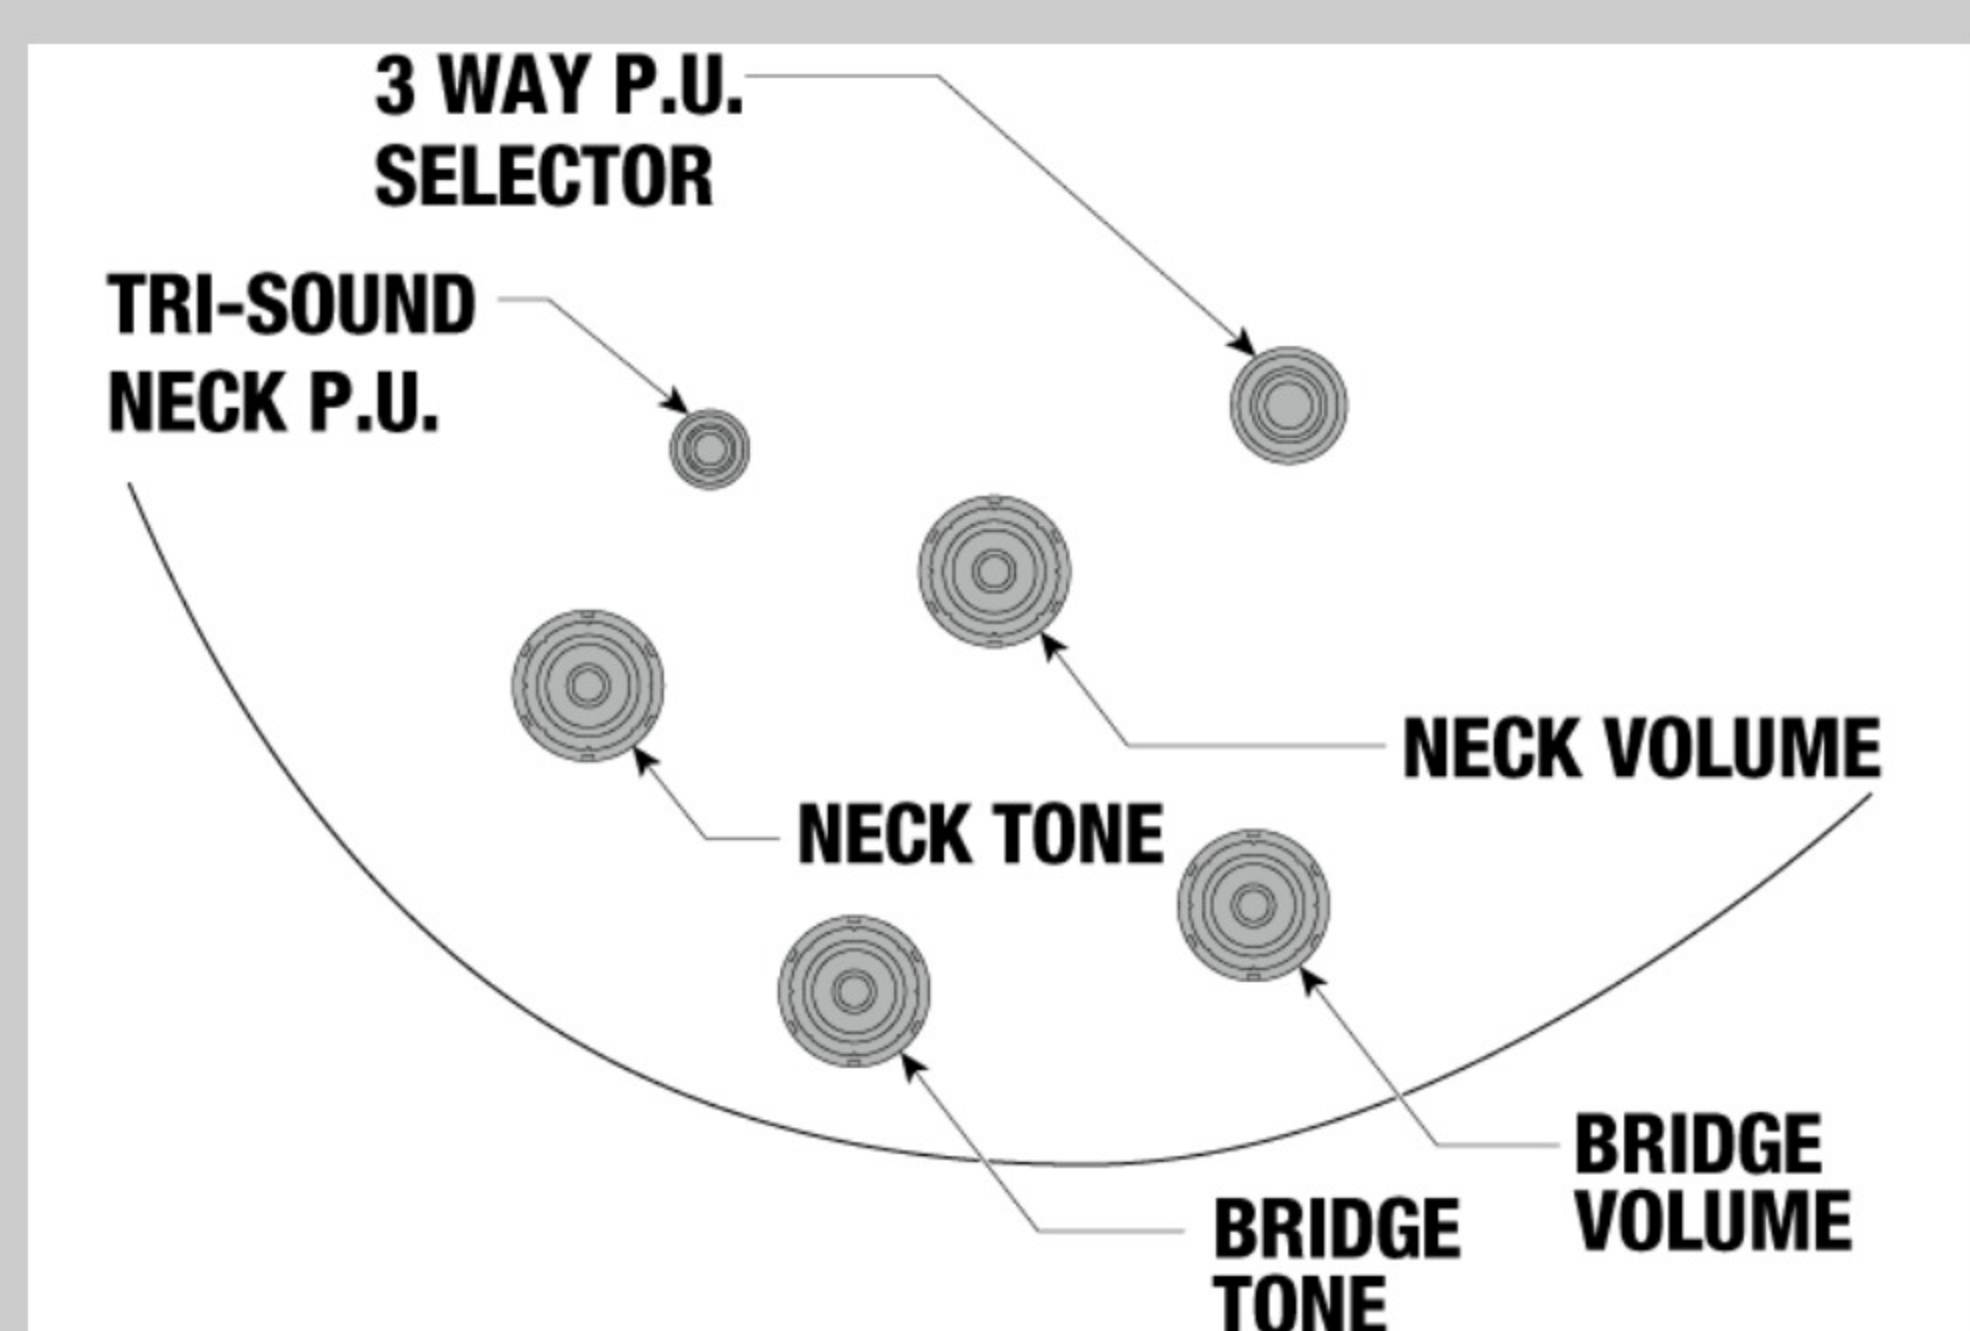

JSM10

COLOR VARIATION :

VYS : Vintage Yellow Sunburst

ARTIST DETAIL >

SPEC

SPECS

neck type	JSM / 3pc Nyatoh/Maple / set-in neck
top/back/side	Flamed Maple top / Flamed Maple back / Flamed Maple sides
fretboard	Bound Ebony fretboard / Acrylic & Abalone block inlay
fret	Medium frets / Artstar fret edge treatment
number of frets	22
bridge	Gibraltar Artist bridge
string space	10.5mm
tailpiece	Quik Change III tailpiece
neck pickup	Super 58 (H) neck pickup (Passive/Alnico)
bridge pickup	Super 58 (H) bridge pickup (Passive/Alnico)
factory tuning	1E,2B,3G,4D,5A,6E
string gauge	.010/.013/.017/.030/.042/.052
nut	Bone nut
hardware color	Gold

DESCRIPTION +

SWITCHING SYSTEM

neck center bridge

Neck PU

Tri-Sound SW

On Off

Humbucker is parallel connected.

DESCRIPTION +

CONTROLS

DESCRIPTION

+

OTHER FEATURES

- Recommended Bag IHB541-BK
- Hardshell case included
- Tri-sound switch