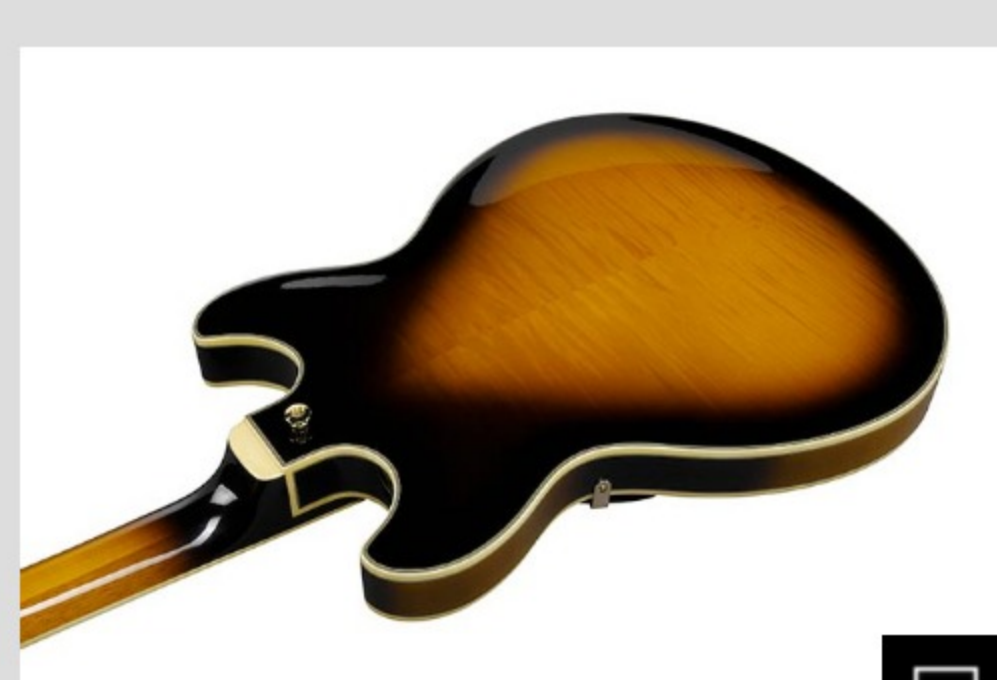

JSM10

COLOR VARIATION :

VYS : Vintage Yellow Sunburst

ARTIST DETAIL >

SPEC

SPECS

neck type	JSM / 3pc Nyatoh/Maple / set-in neck
top/back/side	Flamed Maple top / Flamed Maple back / Flamed Maple sides
fretboard	Bound Ebony fretboard / Acrylic & Abalone block inlay
fret	Medium frets / Artstar fret edge treatment
number of frets	22
bridge	Gibraltar Artist bridge
string space	10.5mm
tailpiece	Quik Change III tailpiece
neck pickup	Super 58 (H) neck pickup (Passive/Alnico)
bridge pickup	Super 58 (H) bridge pickup (Passive/Alnico)
factory tuning	1E,2B,3G,4D,5A,6E
string gauge	.010/.013/.017/.030/.042/.052
nut	Bone nut
hardware color	Gold

DESCRIPTION +

SWITCHING SYSTEM

neck center bridge

Neck PU

Tri-Sound SW

On Off

Humbucker is parallel connected.

DESCRIPTION +