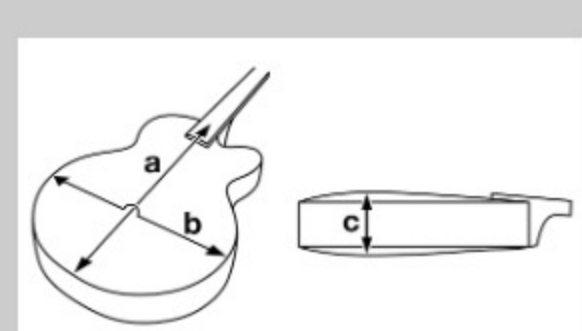

JSM10

COLOR VARIATION :

VYS : Vintage Yellow Sunburst

ARTIST DETAIL >

SPEC

SPECS

neck type	JSM / 3pc Nyatoh/Maple / set-in neck
top/back/side	Flamed Maple top / Flamed Maple back / Flamed Maple sides
fretboard	Bound Ebony fretboard / Acrylic & Abalone block inlay
fret	Medium frets / Artstar fret edge treatment
number of frets	22
bridge	Gibraltar Artist bridge
string space	10.5mm
tailpiece	Quik Change III tailpiece
neck pickup	Super 58 (H) neck pickup (Passive/Alnico)
bridge pickup	Super 58 (H) bridge pickup (Passive/Alnico)
factory tuning	1E,2B,3G,4D,5A,6E
string gauge	.010/.013/.017/.030/.042/.052
nut	Bone nut
hardware color	Gold

NECK DIMENSIONS

Scale :	628mm/24.7"
a : Width	43mm at NUT
b : Width	57mm at 22F
c : Thickness	21mm at 1F
d : Thickness	24mm at 9F
Radius :	305mmR

DESCRIPTION +

BODY DIMENSIONS

a : Length	19 1/4"
b : Width	15 3/4"
c : Max Depth	2 5/8"

DESCRIPTION +

SWITCHING SYSTEM

neck center bridge

Neck PU

Tri-Sound SW

On Off

Humbucker is parallel connected.

DESCRIPTION +