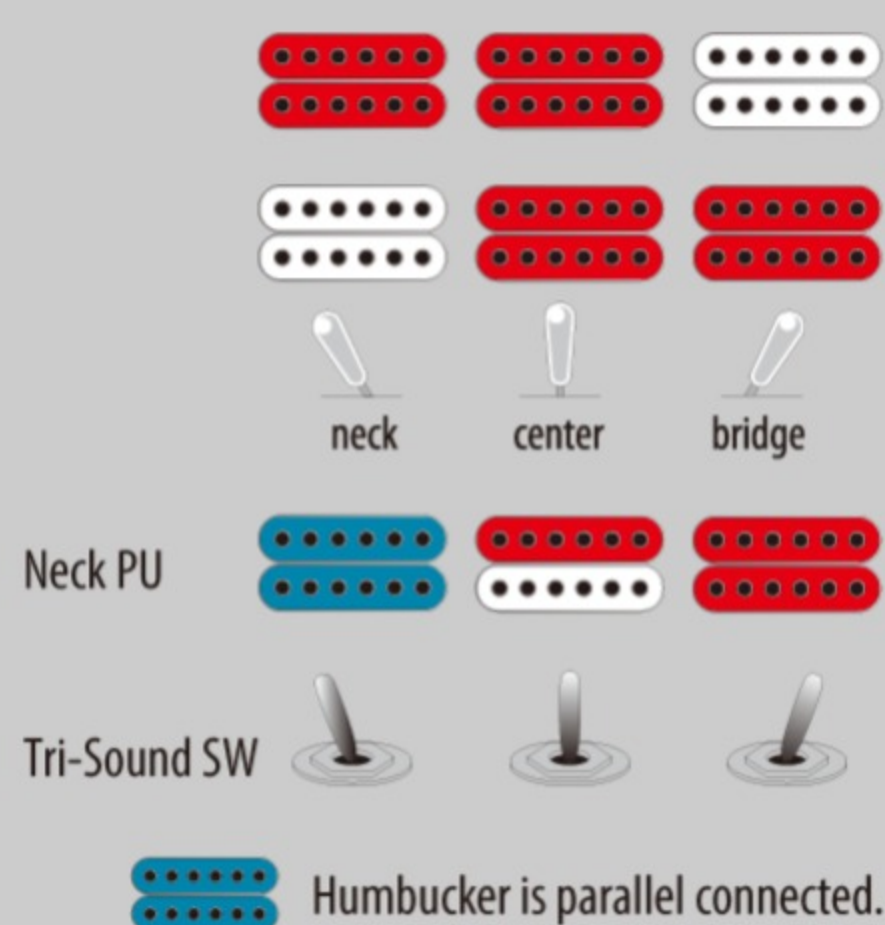

JSM20 01

BKL : Black Low Gloss

COLOR VARIATION :

SHARE :  

ARTIST DETAIL >

SPEC

SPEC

neck type	JSM / 3pc Nyatoh/Maple / Set-in neck
top/back/side	Linden top / Linden back / Linden sides
fretboard	Bound Ebony fretboard / Aged Acrylic & Abalone block inlay
fret	Medium frets / Artstar fret edge treatment
number of frets	22
bridge	ART-1 bridge
string space	10.4mm
tailpiece	Quik Change III
neck pickup	Super 58 (H) neck pickup (Passive/Alnico)
bridge pickup	Super 58 (H) bridge pickup (Passive/Alnico)
factory tuning	1E,2B,3G,4D,5A,6E
string gauge	.010/.013/.017/.030/.042/.052
nut	Bone
hardware color	Gold

NECK DIMENSIONS

Scale :	628mm/24.7"
a : Width	43mm at NUT
b : Width	57mm at 22F
c : Thickness	21mm at 1F
d : Thickness	24mm at 9F
Radius :	305mmR

BODY DIMENSIONS

a : Length	19 1/4"
b : Width	15 3/4"
c : Max Depth	2 5/8"

SWITCHING SYSTEM

CONTROLS

OTHERS

- Tri-sound switch
- Hardshell case included