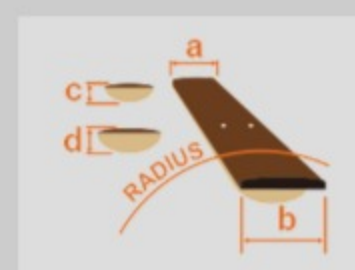

JSM20 01

BKL : Black Low Gloss

COLOR VARIATION :

SHARE :  

ARTIST DETAIL >

SPEC

SPEC

neck type	JSM / 3pc Nyatoh/Maple / Set-in neck
top/back/side	Linden top / Linden back / Linden sides
fretboard	Bound Ebony fretboard / Aged Acrylic & Abalone block inlay
fret	Medium frets / Artstar fret edge treatment
number of frets	22
bridge	ART-1 bridge
string space	10.4mm
tailpiece	Quik Change III
neck pickup	Super 58 (H) neck pickup (Passive/Alnico)
bridge pickup	Super 58 (H) bridge pickup (Passive/Alnico)
factory tuning	1E,2B,3G,4D,5A,6E
string gauge	.010/.013/.017/.030/.042/.052
nut	Bone
hardware color	Gold

NECK DIMENSIONS

Scale :	628mm/24.7"
a : Width	43mm at NUT
b : Width	57mm at 22F
c : Thickness	21mm at 1F
d : Thickness	24mm at 9F
Radius :	305mmR

BODY DIMENSIONS

a : Length	19 1/4"
b : Width	15 3/4"
c : Max Depth	2 5/8"