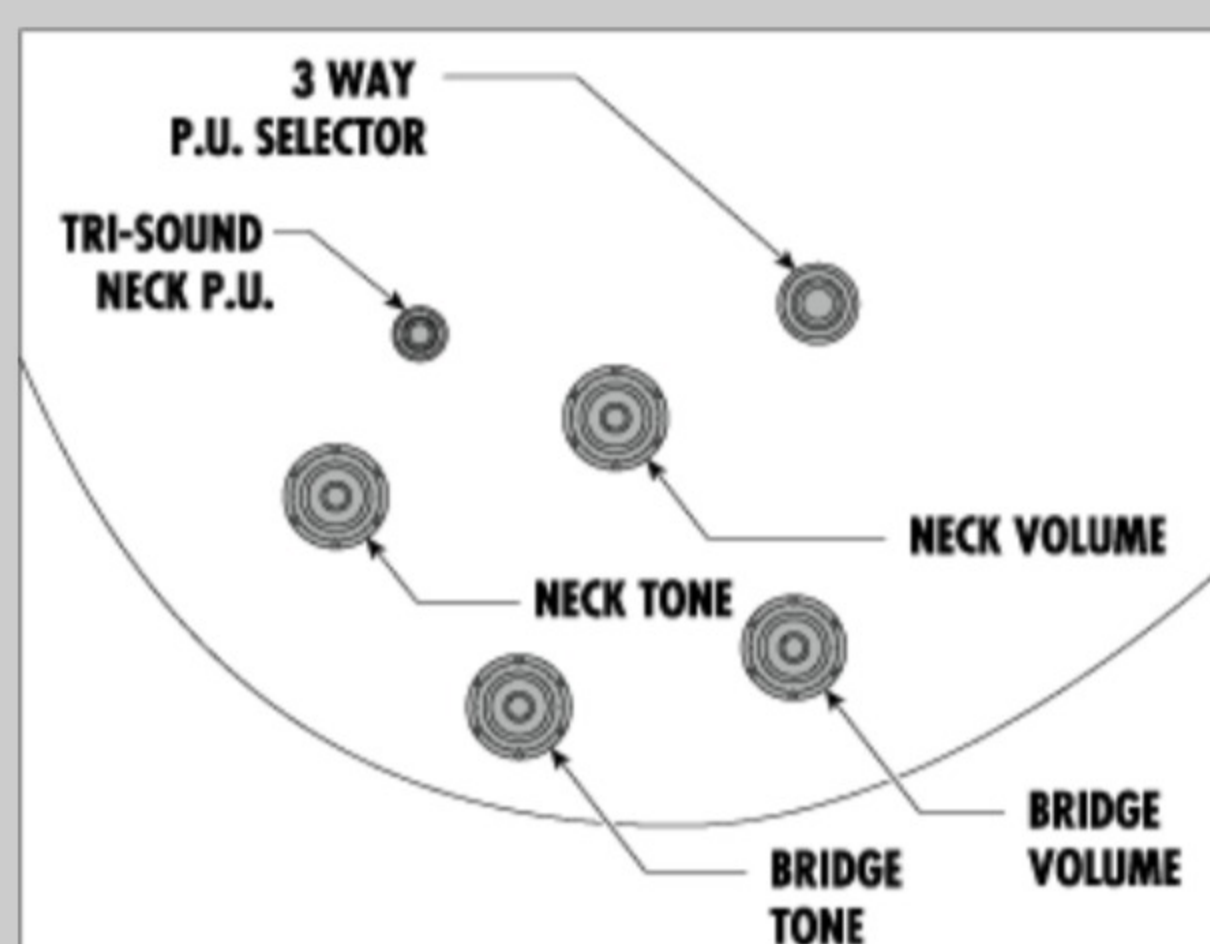

JSM20 01

BKL : Black Low Gloss

COLOR VARIATION :

SHARE :  

ARTIST DETAIL >

SPEC

SPEC

neck type	JSM / 3pc Nyatoh/Maple / Set-in neck
top/back/side	Linden top / Linden back / Linden sides
fretboard	Bound Ebony fretboard / Aged Acrylic & Abalone block inlay
fret	Medium frets / Artstar fret edge treatment
number of frets	22
bridge	ART-1 bridge
string space	10.4mm
tailpiece	Quik Change III
neck pickup	Super 58 (H) neck pickup (Passive/Alnico)
bridge pickup	Super 58 (H) bridge pickup (Passive/Alnico)
factory tuning	1E,2B,3G,4D,5A,6E
string gauge	.010/.013/.017/.030/.042/.052
nut	Bone
hardware color	Gold

NECK DIMENSIONS

Scale :	628mm/24.7"
a : Width	43mm at NUT
b : Width	57mm at 22F
c : Thickness	21mm at 1F
d : Thickness	24mm at 9F
Radius :	305mmR

BODY DIMENSIONS

a : Length	19 1/4"
b : Width	15 3/4"
c : Max Depth	2 5/8"

SWITCHING SYSTEM

CONTROLS

OTHERS

- Tri-sound switch
- Hardshell case included