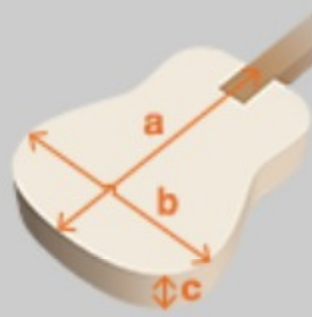

JSM20

BKL : Black Low Gloss

COLOR VARIATION :

SHARE :  

ARTIST DETAIL >

SPEC

SPEC

neck type	JSM / 3pc Nyatoh/Maple / set-in neck
top/back/side	Maple top / Maple back / Maple sides
fretboard	Bound Ebony fretboard / Aged Acrylic & Abalone block inlay
fret	Medium frets / Artstar fret edge treatment
number of frets	22
bridge	Gibraltar Artist bridge
string space	10.5mm
tailpiece	Quik Change III tailpiece
neck pickup	Super 58 (H) neck pickup (Passive/Alnico)
bridge pickup	Super 58 (H) bridge pickup (Passive/Alnico)
factory tuning	1E,2B,3G,4D,5A,6E
string gauge	.010/.013/.017/.030/.042/.052
nut	Bone nut
hardware color	Gold

NECK DIMENSIONS

Scale :	628mm/24.7"
a : Width	43mm at NUT
b : Width	57mm at 22F
c : Thickness	21mm at 1F
d : Thickness	24mm at 9F
Radius :	305mmR

BODY DIMENSIONS

a : Length	19 1/4"
b : Width	15 3/4"
c : Max Depth	2 5/8"

SWITCHING SYSTEM

CONTROLS

OTHERS

- Hardshell case included
- Tri-sound switch (for neck pickup)