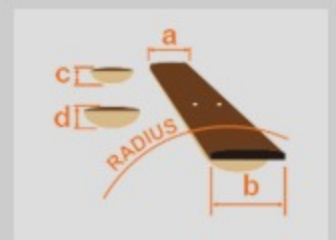

JSM20

BKL : Black Low Gloss

COLOR VARIATION :

SHARE :  

ARTIST DETAIL >

SPEC

SPEC

neck type	JSM / 3pc Nyatoh/Maple / set-in neck
top/back/side	Maple top / Maple back / Maple sides
fretboard	Bound Ebony fretboard / Aged Acrylic & Abalone block inlay
fret	Medium frets / Artstar fret edge treatment
number of frets	22
bridge	Gibraltar Artist bridge
string space	10.5mm
tailpiece	Quik Change III tailpiece
neck pickup	Super 58 (H) neck pickup (Passive/Alnico)
bridge pickup	Super 58 (H) bridge pickup (Passive/Alnico)
factory tuning	1E,2B,3G,4D,5A,6E
string gauge	.010/.013/.017/.030/.042/.052
nut	Bone nut
hardware color	Gold

NECK DIMENSIONS

Scale :	628mm/24.7"
a : Width	43mm at NUT
b : Width	57mm at 22F
c : Thickness	21mm at 1F
d : Thickness	24mm at 9F
Radius :	305mmR

BODY DIMENSIONS

a : Length	19 1/4"
b : Width	15 3/4"
c : Max Depth	2 5/8"

SWITCHING SYSTEM

CONTROLS

OTHERS

- Hardshell case included
- Tri-sound switch (for neck pickup)