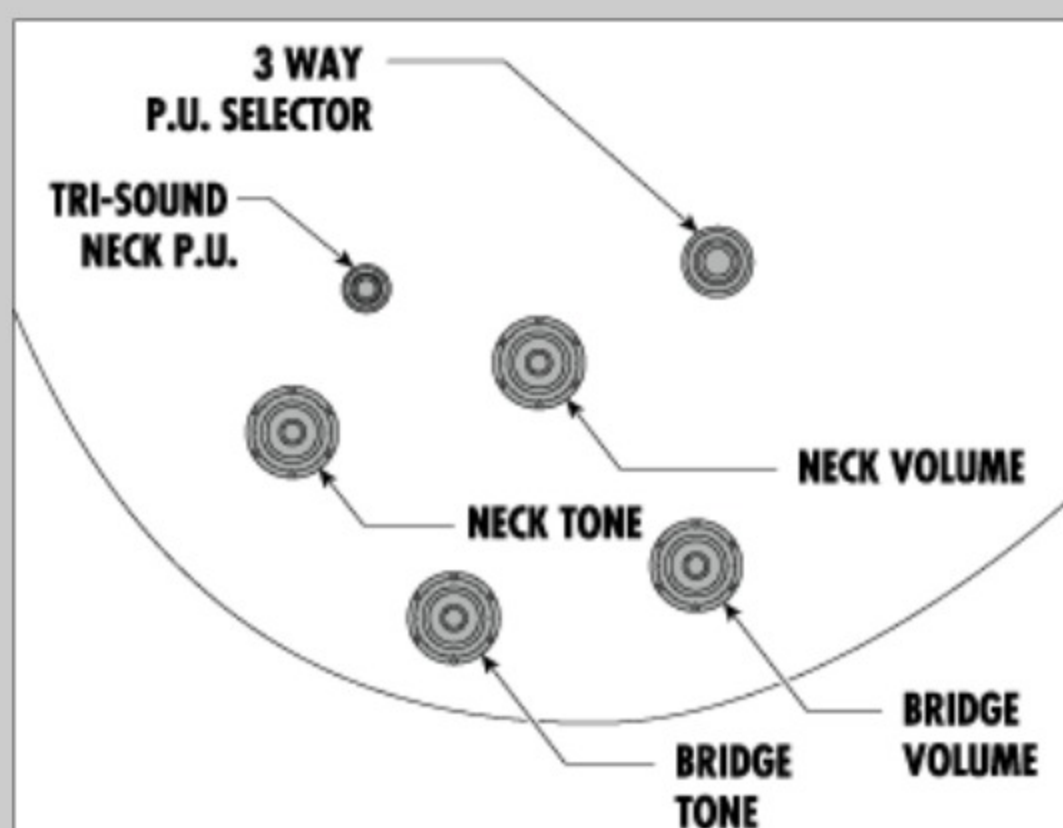

JSM20

BKL : Black Low Gloss

COLOR VARIATION :

SHARE :  

ARTIST DETAIL >

SPEC

SPEC

neck type	JSM / 3pc Nyatoh/Maple / set-in neck
top/back/side	Maple top / Maple back / Maple sides
fretboard	Bound Ebony fretboard / Aged Acrylic & Abalone block inlay
fret	Medium frets / Artstar fret edge treatment
number of frets	22
bridge	Gibraltar Artist bridge
string space	10.5mm
tailpiece	Quik Change III tailpiece
neck pickup	Super 58 (H) neck pickup (Passive/Alnico)
bridge pickup	Super 58 (H) bridge pickup (Passive/Alnico)
factory tuning	1E,2B,3G,4D,5A,6E
string gauge	.010/.013/.017/.030/.042/.052
nut	Bone nut
hardware color	Gold

NECK DIMENSIONS

Scale :	628mm/24.7"
a : Width	43mm at NUT
b : Width	57mm at 22F
c : Thickness	21mm at 1F
d : Thickness	24mm at 9F
Radius :	305mmR

BODY DIMENSIONS

a : Length	19 1/4"
b : Width	15 3/4"
c : Max Depth	2 5/8"

SWITCHING SYSTEM

CONTROLS

OTHERS

- Hardshell case included
- Tri-sound switch (for neck pickup)