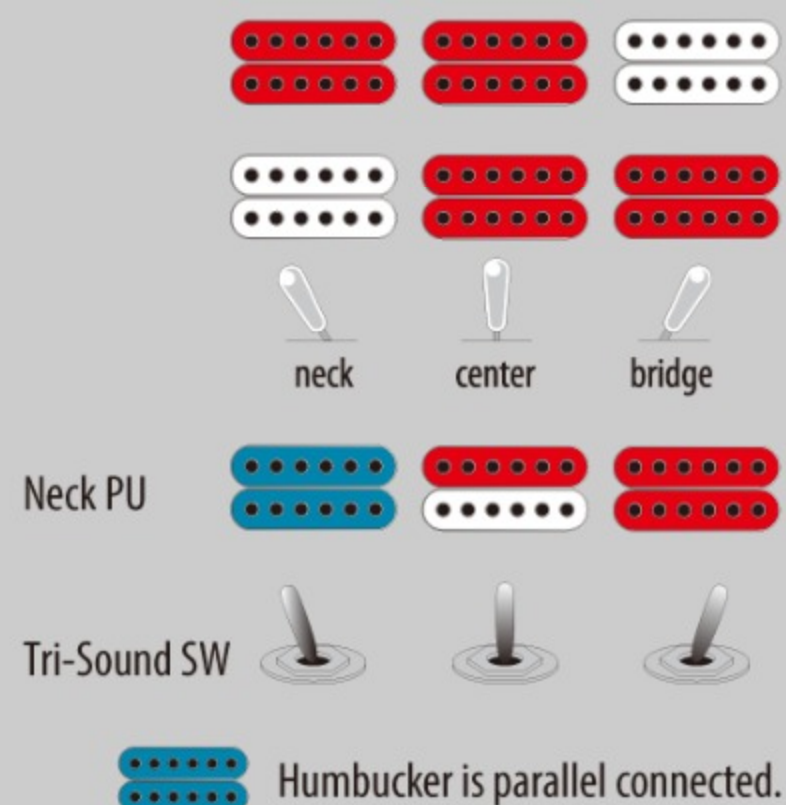

JSM20

BKL : Black Low Gloss

COLOR VARIATION :

SHARE :  

ARTIST DETAIL >

SPEC

SPEC

neck type	JSM / 3pc Nyatoh/Maple / set-in neck
top/back/side	Maple top / Maple back / Maple sides
fretboard	Bound Ebony fretboard / Aged Acrylic & Abalone block inlay
fret	Medium frets / Artstar fret edge treatment
number of frets	22
bridge	Gibraltar Artist bridge
string space	10.5mm
tailpiece	Quik Change III tailpiece
neck pickup	Super 58 (H) neck pickup (Passive/Alnico)
bridge pickup	Super 58 (H) bridge pickup (Passive/Alnico)
factory tuning	1E,2B,3G,4D,5A,6E
string gauge	.010/.013/.017/.030/.042/.052
nut	Bone nut
hardware color	Gold

NECK DIMENSIONS

Scale :	628mm/24.7"
a : Width	43mm at NUT
b : Width	57mm at 22F
c : Thickness	21mm at 1F
d : Thickness	24mm at 9F
Radius :	305mmR

BODY DIMENSIONS

a : Length	19 1/4"
b : Width	15 3/4"
c : Max Depth	2 5/8"

SWITCHING SYSTEM

CONTROLS

OTHERS

- Hardshell case included
- Tri-sound switch (for neck pickup)