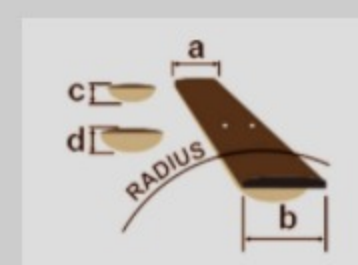

DESCRIPTION +