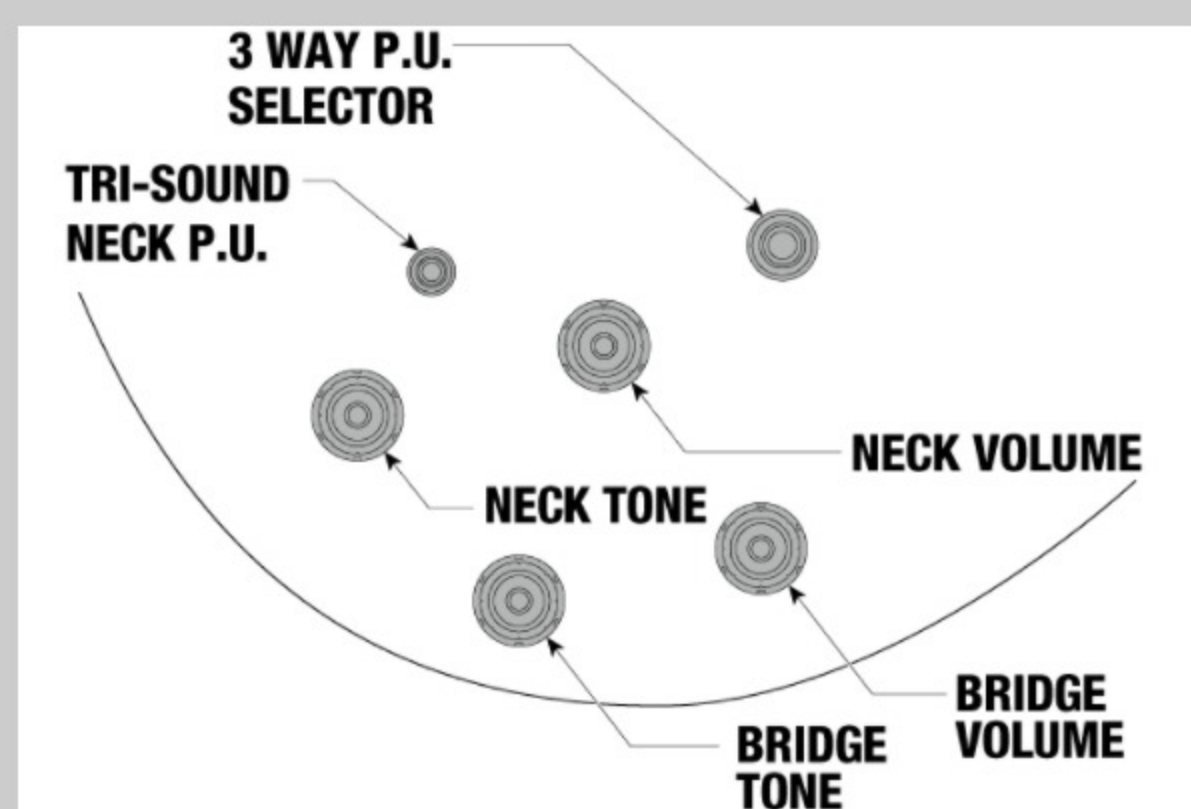

### SWITCHING SYSTEM

neck center bridge

On Off

Humbucker is parallel connected.

DESCRIPTION +

### CONTROLS

DESCRIPTION +