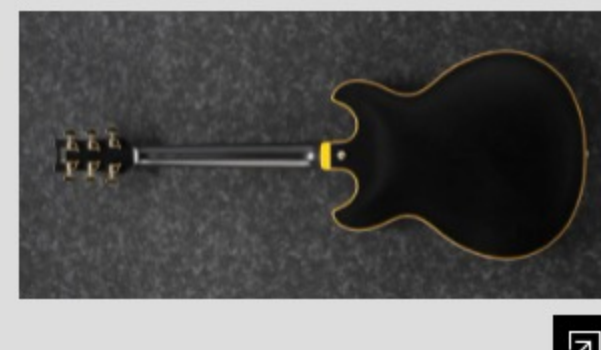

# JSM20

COLOR VARIATION :

BKL : Black Low Gloss

SHARE :

ARTIST DETAIL >

### SPECS

neck type	JSM / 3pc Nyatoh/Maple / Set-in neck
top/back/side	Maple top / Maple back / Maple sides
fretboard	Bound Ebony fretboard / Aged Acrylic & Abalone block inlay
fret	Medium frets / Artstar fret edge treatment
number of frets	22
bridge	Gibraltar Artist bridge
string space	10.5mm
tailpiece	Quik Change III tailpiece
neck pickup	Super 58 (H) neck pickup (Passive/Alnico)
bridge pickup	Super 58 (H) bridge pickup (Passive/Alnico)
factory tuning	1E,2B,3G,4D,5A,6E
string gauge	.010/.013/.017/.030/.042/.052
nut	Bone nut
hardware color	Gold

### BODY DIMENSIONS

a : Length	19 1/4"
b : Width	15 3/4"
c : Max Depth	2 5/8"

DESCRIPTION +

### OTHER FEATURES

- Hardshell case included
- Tri-sound switch (for neck pickup)