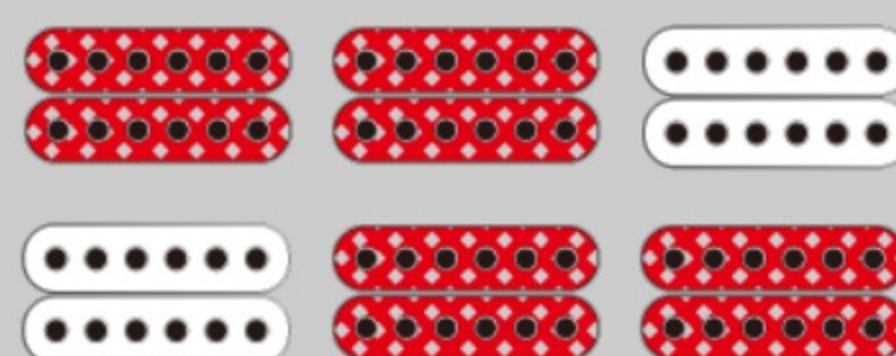

# JSM20

COLOR VARIATION :

BKL : Black Low Gloss

SHARE :

ARTIST DETAIL >

### SPECS

neck type	JSM / 3pc Nyatoh/Maple / Set-in neck
top/back/side	Maple top / Maple back / Maple sides
fretboard	Bound Ebony fretboard / Aged Acrylic & Abalone block inlay
fret	Medium frets / Artstar fret edge treatment
number of frets	22
bridge	Gibraltar Artist bridge
string space	10.5mm
tailpiece	Quik Change III tailpiece
neck pickup	Super 58 (H) neck pickup (Passive/Alnico)
bridge pickup	Super 58 (H) bridge pickup (Passive/Alnico)
factory tuning	1E,2B,3G,4D,5A,6E
string gauge	.010/.013/.017/.030/.042/.052
nut	Bone nut
hardware color	Gold

### SWITCHING SYSTEM

neck center bridge

On Off

Humbucker is parallel connected.

DESCRIPTION +