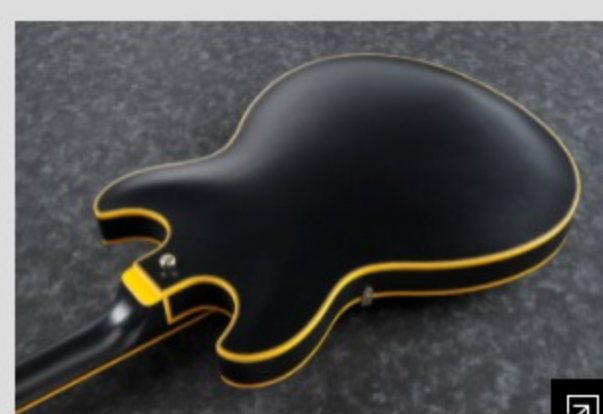

# JSM20

COLOR VARIATION :

BKL : Black Low Gloss

SHARE :

ARTIST DETAIL >

### SPECS

neck type	JSM / 3pc Nyatoh/Maple / Set-in neck
top/back/side	Maple top / Maple back / Maple sides
fretboard	Bound Ebony fretboard / Aged Acrylic & Abalone block inlay
fret	Medium frets / Artstar fret edge treatment
number of frets	22
bridge	Gibraltar Artist bridge
string space	10.5mm
tailpiece	Quik Change III tailpiece
neck pickup	Super 58 (H) neck pickup (Passive/Alnico)
bridge pickup	Super 58 (H) bridge pickup (Passive/Alnico)
factory tuning	1E,2B,3G,4D,5A,6E
string gauge	.010/.013/.017/.030/.042/.052
nut	Bone nut
hardware color	Gold

### OTHER FEATURES

- Hardshell case included
- Tri-sound switch (for neck pickup)