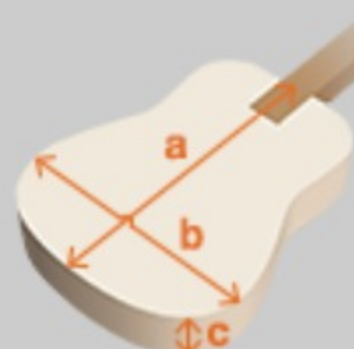

### SPECS

neck type	JSM / 3pc Nyatoh/Maple / Set-in neck
top/back/side	Maple top / Maple back / Maple sides
fretboard	Bound Ebony fretboard / Aged Acrylic & Abalone block inlay
fret	Medium frets / Artstar fret edge treatment
number of frets	22
bridge	Gibraltar Artist bridge
string space	10.5mm
tailpiece	Quik Change III tailpiece
neck pickup	Super 58 (H) neck pickup (Passive/Alnico)
bridge pickup	Super 58 (H) bridge pickup (Passive/Alnico)
factory tuning	1E,2B,3G,4D,5A,6E
string gauge	.010/.013/.017/.030/.042/.052
nut	Bone nut
hardware color	Gold

### NECK DIMENSIONS

Scale :	628mm
a : Width	43mm at NUT
b : Width	57mm at 22F
c : Thickness	21mm at 1F
d : Thickness	24mm at 9F
Radius :	305mmR

DESCRIPTION +

### BODY DIMENSIONS

a : Length	19 1/4"
b : Width	15 3/4"
c : Max Depth	2 5/8"

DESCRIPTION +

### SWITCHING SYSTEM

neck center bridge

On Off

Humbucker is parallel connected.

DESCRIPTION +