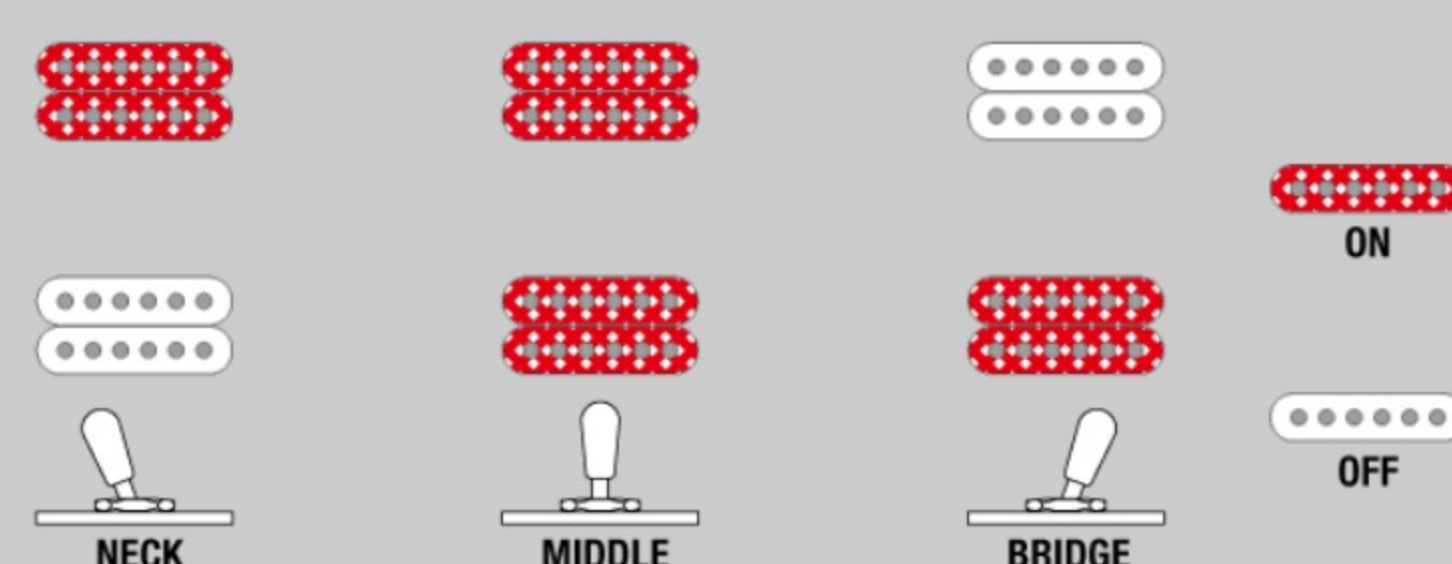

NECK DIMENSIONS

Scale :	628mm/24.7"
a : Width	45mm at NUT
b : Width	57mm at 22F
c : Thickness	20mm at 1F
d : Thickness	22mm at 9F
Radius :	305mmR

DESCRIPTION +

BODY DIMENSIONS

a : Length	20"
b : Width	16 1/2"
c : Max Depth	4 1/4"

DESCRIPTION +

SWITCHING SYSTEM

DESCRIPTION +

CONTROLS

DESCRIPTION +

OTHER FEATURES

Recommended Bag IAB724-BK

Hardshell case included