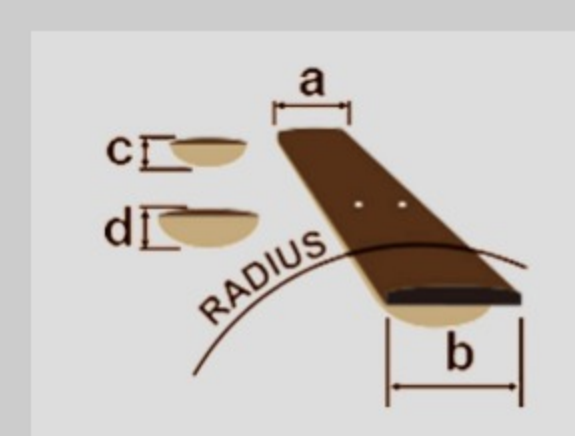

LGB300

MADE IN JAPAN

GB

COLOR VARIATION :

VYS : Vintage Yellow Sunburst

ARTIST DETAIL >

SPEC

SPECS

neck type	LGB / 3pc Maple / set-in neck
top/back/side	Spruce top / Maple back / Maple sides
fretboard	Bound Ebony fretboard / Acrylic & Abalone block inlay
fret	Medium frets / Prestige fret edge treatment
number of frets	22
bridge	Ebony bridge
string space	10.4mm
tailpiece	LGB300 tailpiece
neck pickup	Super 58 (H) neck pickup (Passive/Alnico)
bridge pickup	Super 58 (H) bridge pickup (Passive/Alnico)
factory tuning	1E,2B,3G,4D,5A,6E
string gauge	.011/.015/.022w/.030/.040/.050
nut	Bone nut
hardware color	Gold

NECK DIMENSIONS

Scale :	628mm/24.7"
a : Width	45mm at NUT
b : Width	57mm at 22F
c : Thickness	20mm at 1F
d : Thickness	22mm at 9F
Radius :	305mmR

DESCRIPTION +

BODY DIMENSIONS

a : Length	20"
b : Width	16 1/2"
c : Max Depth	4 1/4"