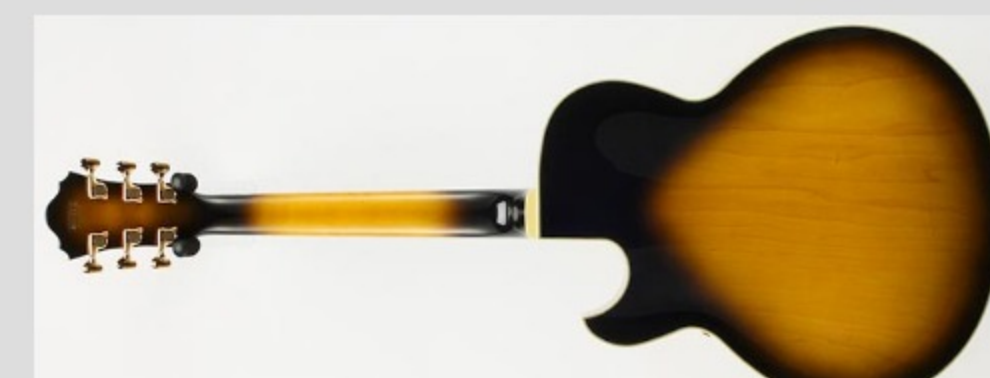

LGB300

MADE IN JAPAN

GB

COLOR VARIATION :

VYS : Vintage Yellow Sunburst

ARTIST DETAIL >

SPEC

SPECS

neck type	LGB / 3pc Maple / set-in neck
top/back/side	Spruce top / Maple back / Maple sides
fretboard	Bound Ebony fretboard / Acrylic & Abalone block inlay
fret	Medium frets / Prestige fret edge treatment
number of frets	22
bridge	Ebony bridge
string space	10.4mm
tailpiece	LGB300 tailpiece
neck pickup	Super 58 (H) neck pickup (Passive/Alnico)
bridge pickup	Super 58 (H) bridge pickup (Passive/Alnico)
factory tuning	1E,2B,3G,4D,5A,6E
string gauge	.011/.015/.022w/.030/.040/.050
nut	Bone nut
hardware color	Gold

NECK DIMENSIONS

Scale :	628mm/24.7"
a : Width	45mm at NUT
b : Width	57mm at 22F
c : Thickness	20mm at 1F
d : Thickness	22mm at 9F
Radius :	305mmR

DESCRIPTION +

BODY DIMENSIONS

a : Length	20"
b : Width	16 1/2"
c : Max Depth	4 1/4"