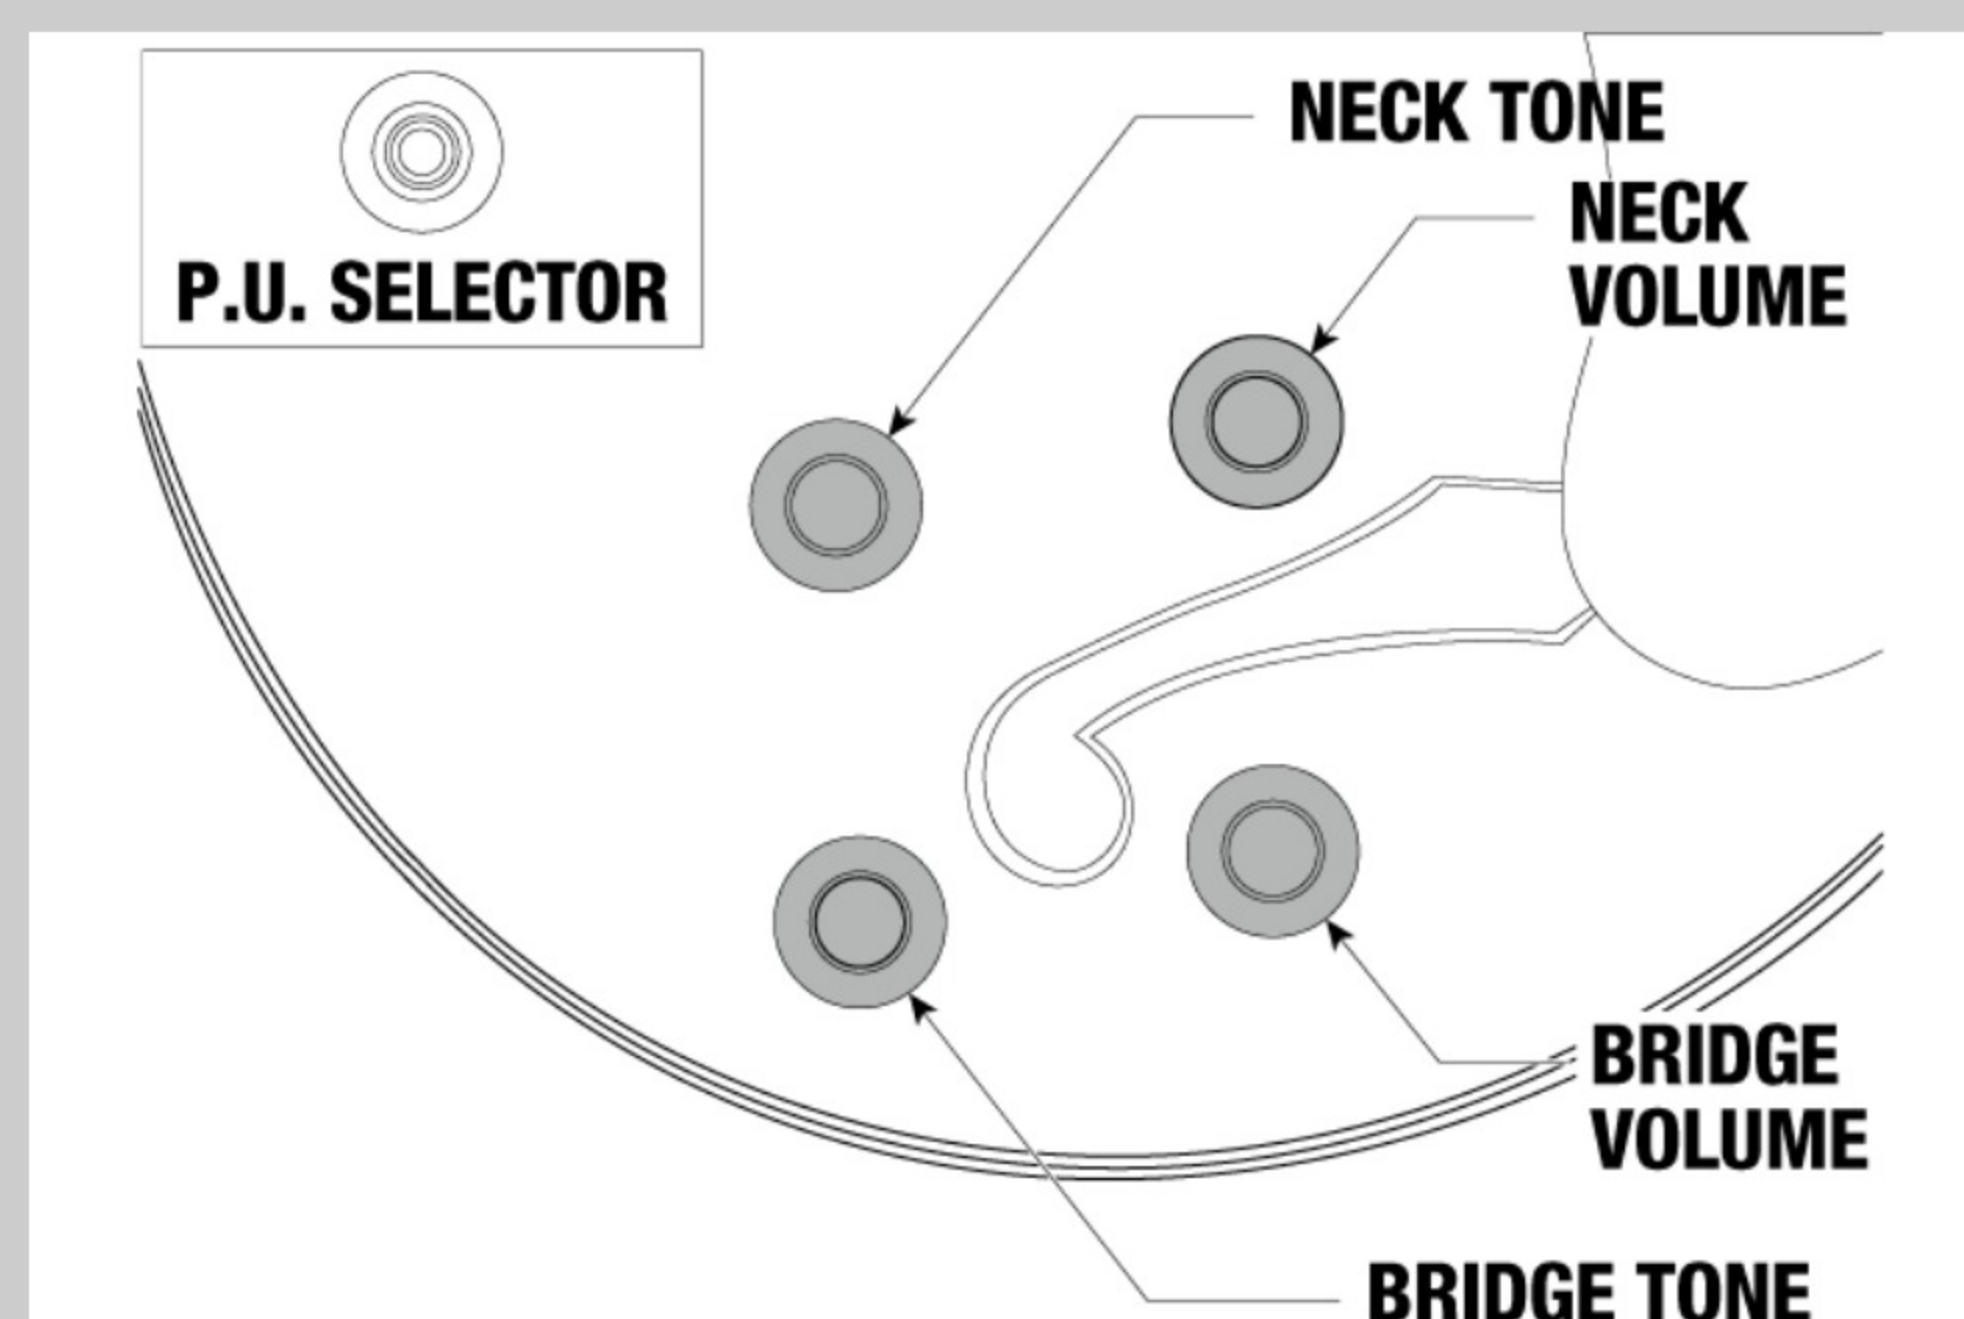

NECK DIMENSIONS

Scale :	628mm/24.7"
a : Width	45mm at NUT
b : Width	57mm at 22F
c : Thickness	20mm at 1F
d : Thickness	22mm at 9F
Radius :	305mmR

DESCRIPTION +

BODY DIMENSIONS

a : Length	20"
b : Width	16 1/2"
c : Max Depth	4 1/4"

DESCRIPTION +

SWITCHING SYSTEM

DESCRIPTION +

CONTROLS

DESCRIPTION +

OTHER FEATURES

Recommended Bag IAB724-BK

Hardshell case included