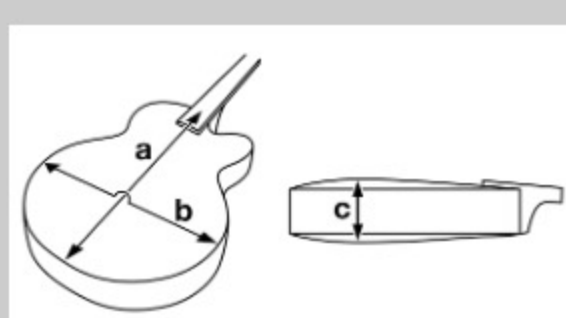

NECK DIMENSIONS

Scale :	628mm/24.7"
a : Width	45mm at NUT
b : Width	57mm at 22F
c : Thickness	20mm at 1F
d : Thickness	22mm at 9F
Radius :	305mmR

DESCRIPTION +

BODY DIMENSIONS

a : Length	20"
b : Width	16 1/2"
c : Max Depth	4 1/4"