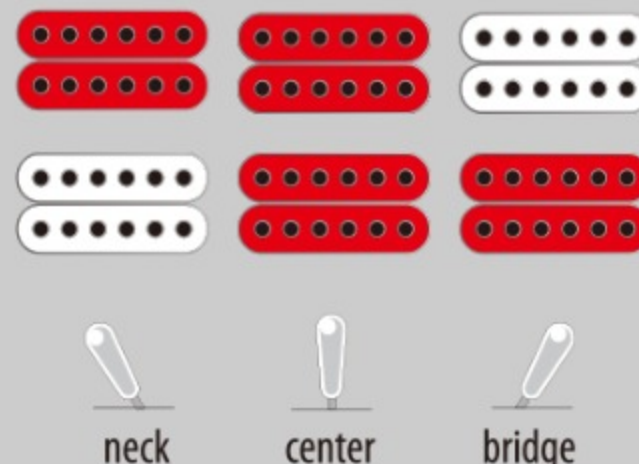

neck type	LGB / 3pc Maple / set-in neck
top/back/side	Spruce top / Maple back / Maple sides
fretboard	Bound Ebony / Acrylic & Abalone block inlay
fret	Medium frets / Prestige fret edge treatment
number of frets	22
bridge	Ebony bridge
string space	10.4mm
tailpiece	LGB300 tailpiece
neck pickup	Super 58 (H) neck pickup (Passive/Alnico)
bridge pickup	Super 58 (H) bridge pickup (Passive/Alnico)
factory tuning	1E, 2B, 3G, 4D, 5A, 6E
string gauge	.011/.015/.022w/.030/.040/.050
nut	Bone nut
hardware color	Gold

NECK DIMENSIONS

Scale :	628mm/24.7"
a : Width	45mm at NUT
b : Width	58mm at 22F
c : Thickness	20mm at 1F
d : Thickness	22mm at 9F
Radius :	305mmR

BODY DIMENSIONS

a : Length	20"
b : Width	16 1/2"
c : Max Depth	4 1/4"

SWITCHING SYSTEM

CONTROLS

OTHERS

Hardshell case included