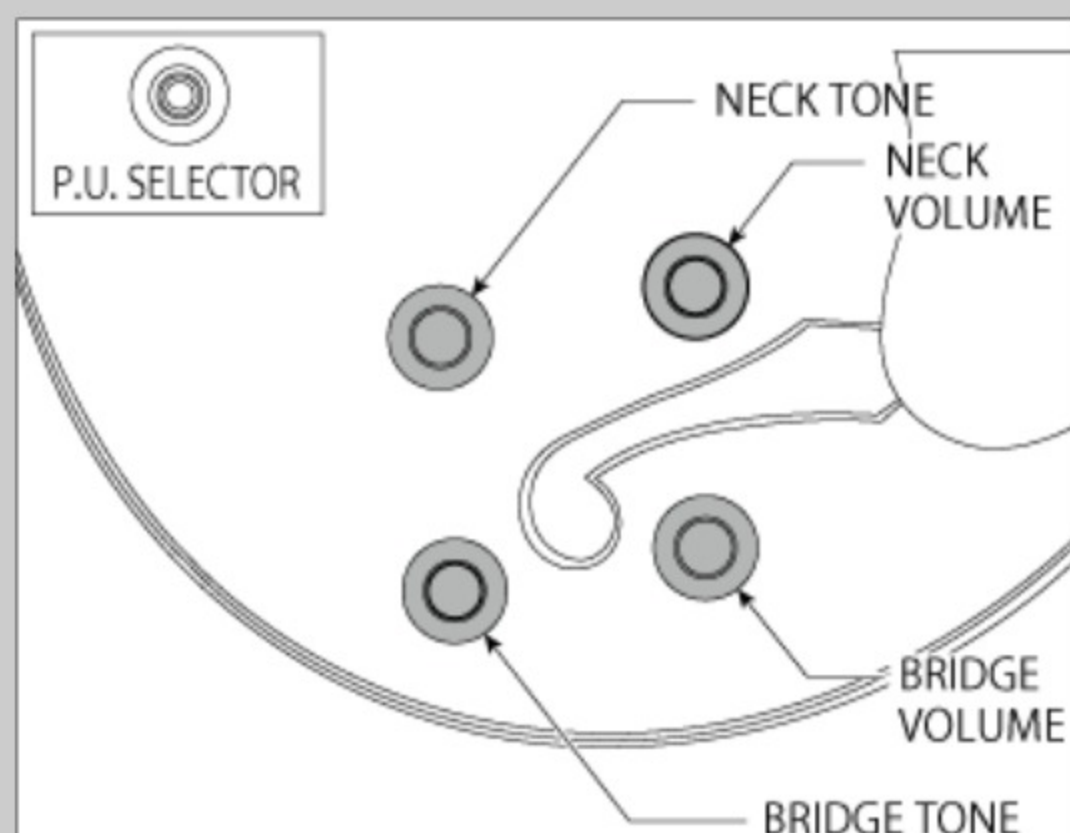

NECK DIMENSIONS

Scale :	628mm/24.7"
a : Width	45mm at NUT
b : Width	58mm at 22F
c : Thickness	20mm at 1F
d : Thickness	22mm at 9F
Radius :	305mmR

BODY DIMENSIONS

a : Length	20"
b : Width	16 1/2"
c : Max Depth	4 1/4"

SWITCHING SYSTEM

CONTROLS

OTHERS

Hardshell case included