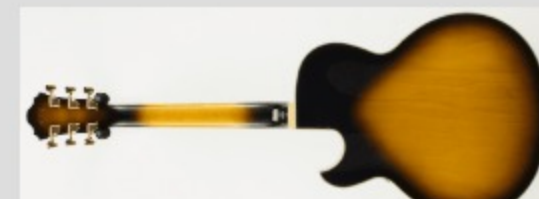

LGB300

MADE IN JAPAN

VYS : Vintage Yellow Sunburst

COLOR VARIATION :

SHARE :  

ARTIST DETAIL >

SPEC

SPEC

neck type	LGB / 3pc Maple / set-in neck
top/back/side	Spruce top / Maple back / Maple sides
fretboard	Bound Ebony / Acrylic & Abalone block inlay
fret	Medium frets / Prestige fret edge treatment
number of frets	22
bridge	Ebony bridge
string space	10.4mm
tailpiece	LGB300 tailpiece
neck pickup	Super 58 (H) neck pickup (Passive/Alnico)
bridge pickup	Super 58 (H) bridge pickup (Passive/Alnico)
factory tuning	1E, 2B, 3G, 4D, 5A, 6E
string gauge	.011/.015/.022w/.030/.040/.050
nut	Bone nut
hardware color	Gold

NECK DIMENSIONS

Scale :	628mm/24.7"
a : Width	45mm at NUT
b : Width	58mm at 22F
c : Thickness	20mm at 1F
d : Thickness	22mm at 9F
Radius :	305mmR

BODY DIMENSIONS

a : Length	20"
b : Width	16 1/2"
c : Max Depth	4 1/4"