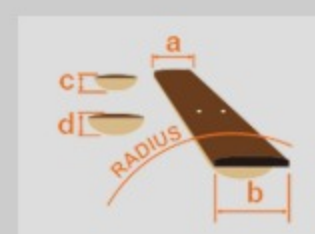

neck type	LGB / 3pc Maple / set-in neck
top/back/side	Spruce top / Maple back / Maple sides
fretboard	Bound Ebony / Acrylic & Abalone block inlay
fret	Medium frets / Prestige fret edge treatment
number of frets	22
bridge	Ebony bridge
string space	10.4mm
tailpiece	LGB300 tailpiece
neck pickup	Super 58 (H) neck pickup (Passive/Alnico)
bridge pickup	Super 58 (H) bridge pickup (Passive/Alnico)
factory tuning	1E, 2B, 3G, 4D, 5A, 6E
string gauge	.011/.015/.022w/.030/.040/.050
nut	Bone nut
hardware color	Gold

NECK DIMENSIONS

Scale :	628mm/24.7"
a : Width	45mm at NUT
b : Width	58mm at 22F
c : Thickness	20mm at 1F
d : Thickness	22mm at 9F
Radius :	305mmR

BODY DIMENSIONS

a : Length	20"
b : Width	16 1/2"
c : Max Depth	4 1/4"