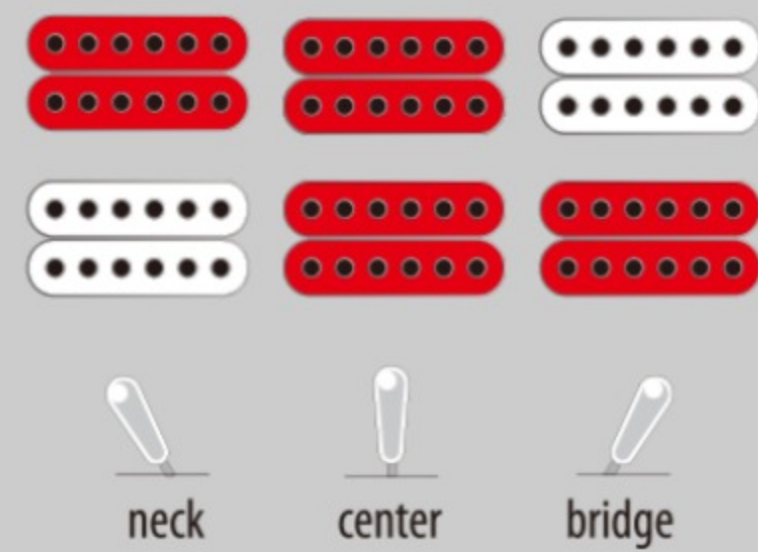

LGB30 01

NT : Natural

COLOR VARIATION :

SHARE :  

[ARTIST DETAIL >](#)

SPEC

SPEC

neck type	LGB30 / 3pc Nyatoh/Maple / Set-in neck
top/back/side	Spruce top / Flamed Maple back / Flamed Maple sides
fretboard	Bound Ebony fretboard / Acrylic & Abalone block inlay
fret	Medium frets / Artstar fret edge treatment
number of frets	20
bridge	ART-1 bridge
string space	10.4mm
tailpiece	LGB30
neck pickup	Super 58 (H) neck pickup (Passive/Alnico)
bridge pickup	Super 58 (H) bridge pickup (Passive/Alnico)
factory tuning	1E,2B,3G,4D,5A,6E
string gauge	.011/.015/.022w/.030/.040/.050
nut	Bone
hardware color	Gold

NECK DIMENSIONS

Scale :	628mm/24.7"
a : Width	43mm at NUT
b : Width	56.3mm at 20F
c : Thickness	20mm at 1F
d : Thickness	22mm at 9F
Radius :	305mmR

BODY DIMENSIONS

a : Length	19 1/2"
b : Width	15 3/4"
c : Max Depth	3 5/8"

SWITCHING SYSTEM

CONTROLS

OTHERS

Hardshell case included