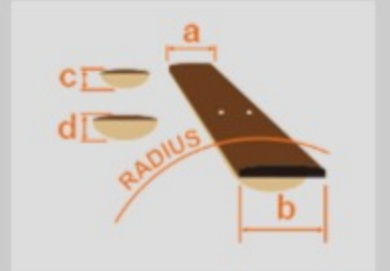

LGB30 01

NT : Natural

COLOR VARIATION :

SHARE :  

[ARTIST DETAIL >](#)

SPEC

SPEC

neck type	LGB30 / 3pc Nyatoh/Maple / Set-in neck
top/back/side	Spruce top / Flamed Maple back / Flamed Maple sides
fretboard	Bound Ebony fretboard / Acrylic & Abalone block inlay
fret	Medium frets / Artstar fret edge treatment
number of frets	20
bridge	ART-1 bridge
string space	10.4mm
tailpiece	LGB30
neck pickup	Super 58 (H) neck pickup (Passive/Alnico)
bridge pickup	Super 58 (H) bridge pickup (Passive/Alnico)
factory tuning	1E,2B,3G,4D,5A,6E
string gauge	.011/.015/.022w/.030/.040/.050
nut	Bone
hardware color	Gold

NECK DIMENSIONS

Scale :	628mm/24.7"
a : Width	43mm at NUT
b : Width	56.3mm at 20F
c : Thickness	20mm at 1F
d : Thickness	22mm at 9F
Radius :	305mmR

BODY DIMENSIONS

a : Length	19 1/2"
b : Width	15 3/4"
c : Max Depth	3 5/8"