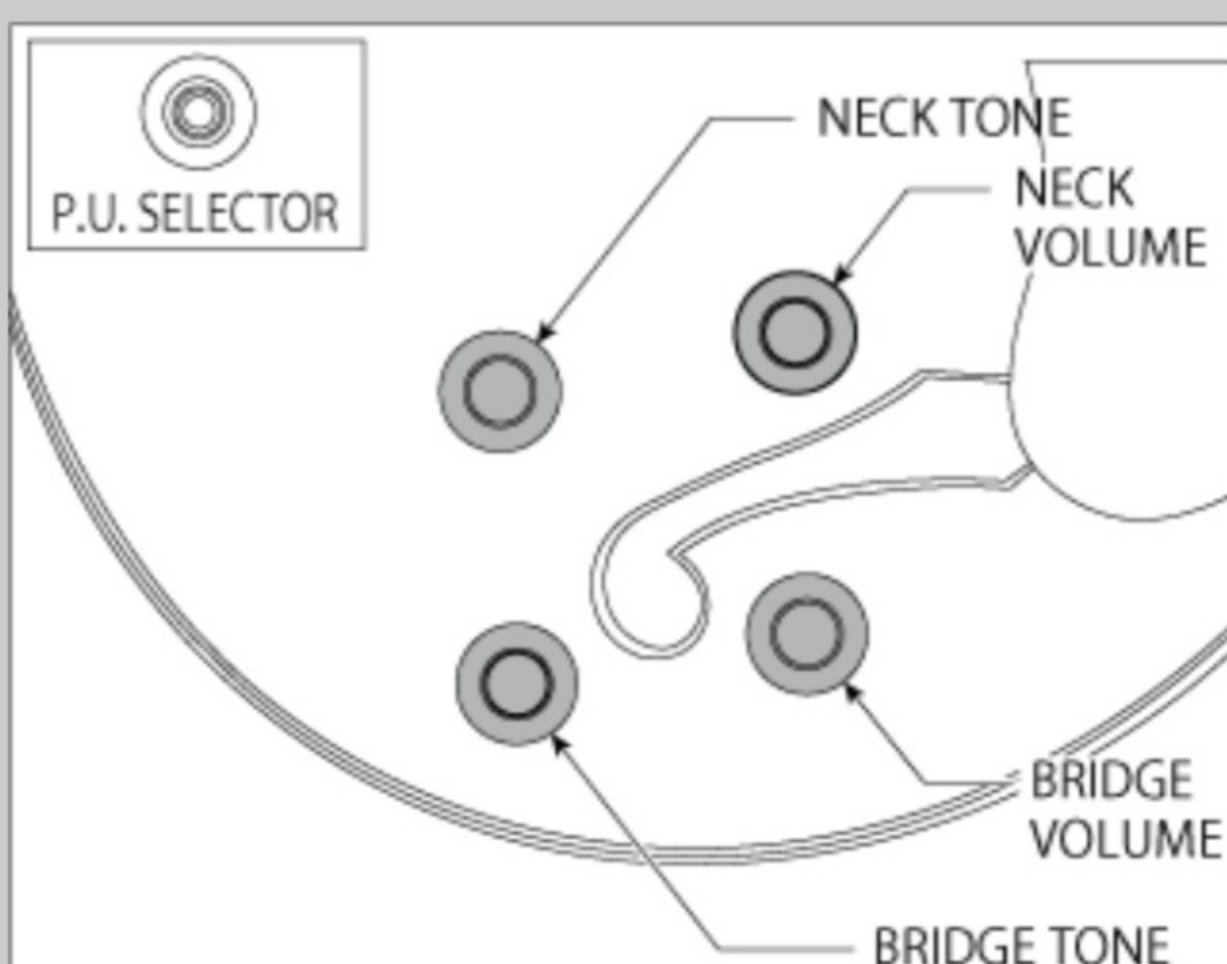

LGB30 01

NT : Natural

COLOR VARIATION :

SHARE :  

[ARTIST DETAIL >](#)

SPEC

SPEC

neck type	LGB30 / 3pc Nyatoh/Maple / Set-in neck
top/back/side	Spruce top / Flamed Maple back / Flamed Maple sides
fretboard	Bound Ebony fretboard / Acrylic & Abalone block inlay
fret	Medium frets / Artstar fret edge treatment
number of frets	20
bridge	ART-1 bridge
string space	10.4mm
tailpiece	LGB30
neck pickup	Super 58 (H) neck pickup (Passive/Alnico)
bridge pickup	Super 58 (H) bridge pickup (Passive/Alnico)
factory tuning	1E,2B,3G,4D,5A,6E
string gauge	.011/.015/.022w/.030/.040/.050
nut	Bone
hardware color	Gold

NECK DIMENSIONS

Scale :	628mm/24.7"
a : Width	43mm at NUT
b : Width	56.3mm at 20F
c : Thickness	20mm at 1F
d : Thickness	22mm at 9F
Radius :	305mmR

BODY DIMENSIONS

a : Length	19 1/2"
b : Width	15 3/4"
c : Max Depth	3 5/8"

SWITCHING SYSTEM

CONTROLS

OTHERS

Hardshell case included