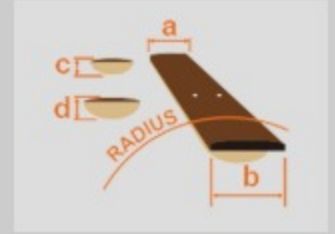

LGB30

GB

NT : Natural

COLOR VARIATION :

SHARE :  

ARTIST DETAIL >

SPEC

SPEC

neck type	LGB30 / 3pc Nyatoh/Maple / set-in neck
top/back/side	Spruce top / Flamed Maple back / Flamed Maple sides
fretboard	Bound Ebony fretboard / Acrylic & Abalone block inlay
fret	Medium frets / Artstar fret edge treatment
number of frets	20
bridge	Gibraltar Artist bridge
string space	10.5mm
tailpiece	LGB30 tailpiece
neck pickup	Super 58 (H) neck pickup (Passive/Alnico)
bridge pickup	Super 58 (H) bridge pickup (Passive/Alnico)
factory tuning	1E,2B,3G,4D,5A,6E
string gauge	.011/.015/.022w/.030/.040/.050
nut	Bone nut
hardware color	Gold

NECK DIMENSIONS

Scale :	628mm/24.7"
a : Width	43mm at NUT
b : Width	56.3mm at 20F
c : Thickness	20mm at 1F
d : Thickness	22mm at 9F
Radius :	305mmR

BODY DIMENSIONS

a : Length	19 1/2"
b : Width	15 3/4"
c : Max Depth	3 5/8"