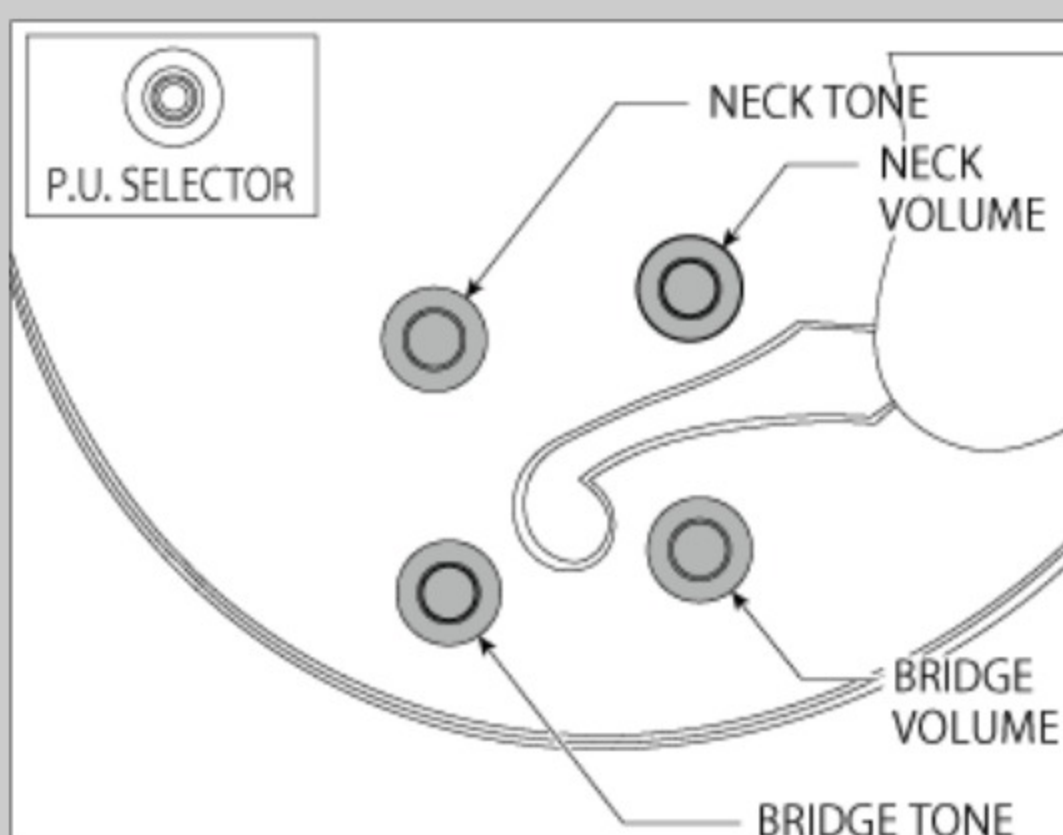

NECK DIMENSIONS

Scale :	628mm/24.7"
a : Width	43mm at NUT
b : Width	56.3mm at 20F
c : Thickness	20mm at 1F
d : Thickness	22mm at 9F
Radius :	305mmR

BODY DIMENSIONS

a : Length	19 1/2"
b : Width	15 3/4"
c : Max Depth	3 5/8"

SWITCHING SYSTEM

CONTROLS

OTHERS

Hardshell case included