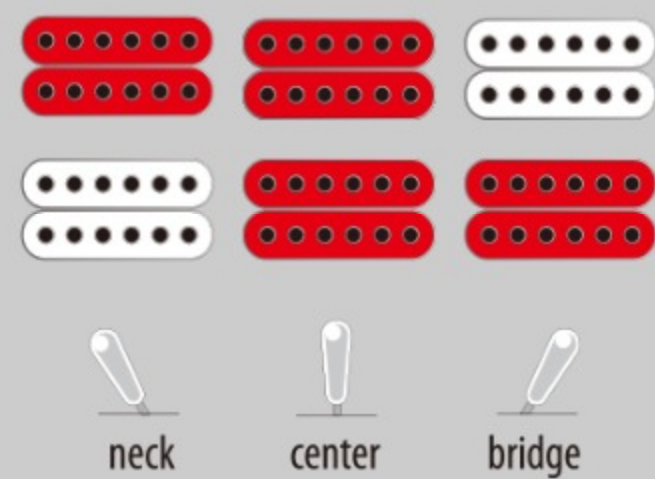

neck type	LGB30 / 3pc Nyatoh/Maple / set-in neck
top/back/side	Spruce top / Flamed Maple back / Flamed Maple sides
fretboard	Bound Ebony fretboard / Acrylic & Abalone block inlay
fret	Medium frets / Artstar fret edge treatment
number of frets	20
bridge	Gibraltar Artist bridge
string space	10.5mm
tailpiece	LGB30 tailpiece
neck pickup	Super 58 (H) neck pickup (Passive/Alnico)
bridge pickup	Super 58 (H) bridge pickup (Passive/Alnico)
factory tuning	1E,2B,3G,4D,5A,6E
string gauge	.011/.015/.022w/.030/.040/.050
nut	Bone nut
hardware color	Gold

NECK DIMENSIONS

Scale :	628mm/24.7"
a : Width	43mm at NUT
b : Width	56.3mm at 20F
c : Thickness	20mm at 1F
d : Thickness	22mm at 9F
Radius :	305mmR

BODY DIMENSIONS

a : Length	19 1/2"
b : Width	15 3/4"
c : Max Depth	3 5/8"

SWITCHING SYSTEM

CONTROLS

OTHERS

Hardshell case included