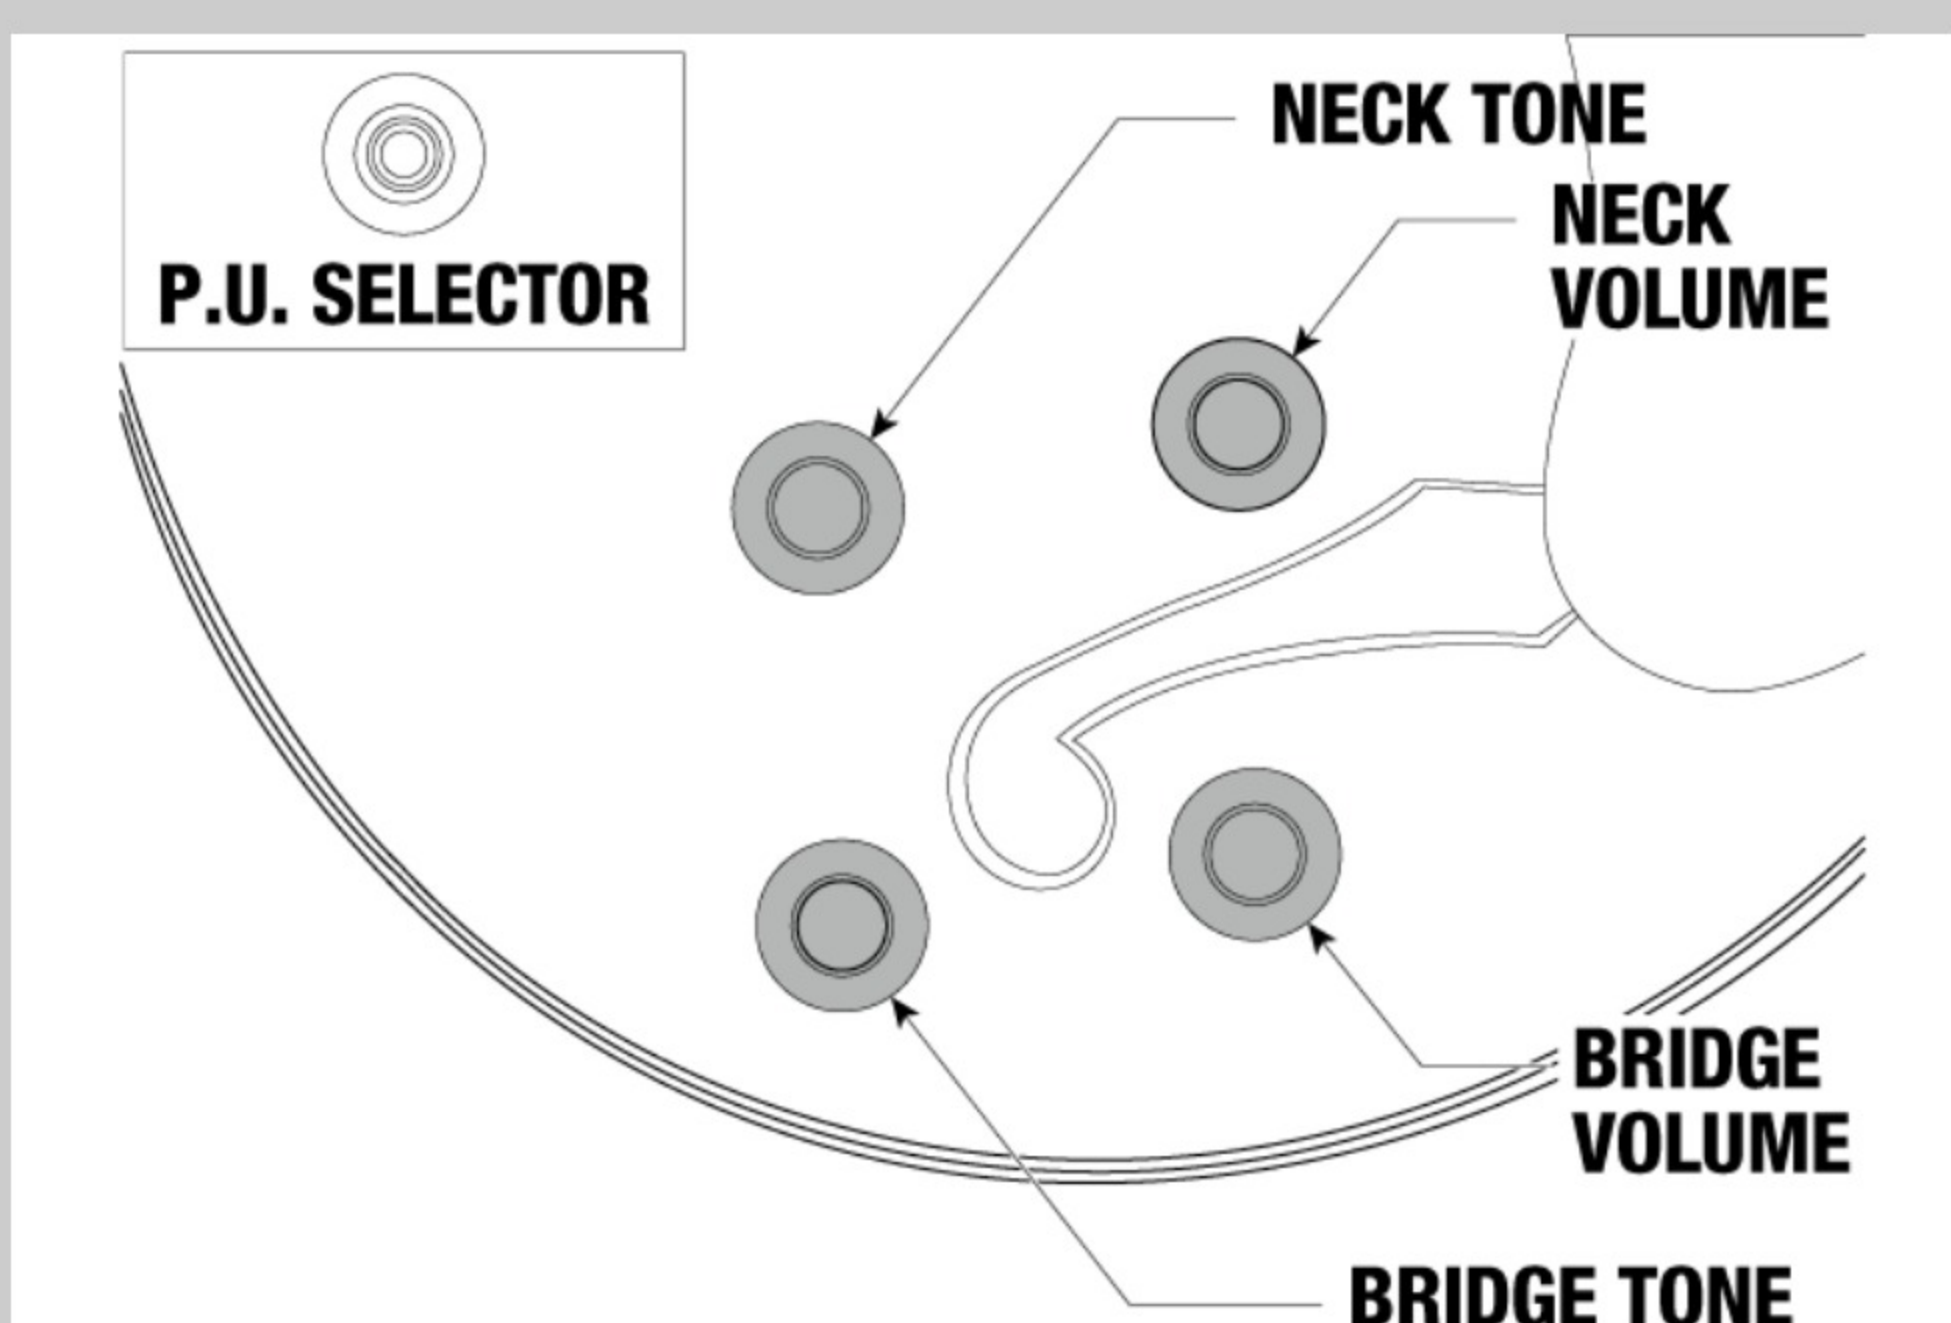

LGB30

GB

COLOR VARIATION :

NT : Natural

ARTIST DETAIL >

SPEC

SPECS

neck type	LGB30 / 3pc Nyatoh/Maple / set-in neck
top/back/side	Spruce top / Flamed Maple back / Flamed Maple sides
fretboard	Bound Ebony fretboard / Acrylic & Abalone block inlay
fret	Medium frets / Artstar fret edge treatment
number of frets	20
bridge	Gibraltar Artist bridge
string space	10.5mm
tailpiece	LGB30 tailpiece
neck pickup	Super 58 (H) neck pickup (Passive/Alnico)
bridge pickup	Super 58 (H) bridge pickup (Passive/Alnico)
factory tuning	1E,2B,3G,4D,5A,6E
string gauge	.011/.015/.022w/.030/.040/.050
nut	Bone nut
hardware color	Gold

NECK DIMENSIONS

Scale :	628mm/24.7"
a : Width	43mm at NUT
b : Width	56.3mm at 20F
c : Thickness	20mm at 1F
d : Thickness	22mm at 9F
Radius :	305mmR

DESCRIPTION +

BODY DIMENSIONS

a : Length	19 1/2"
b : Width	15 3/4"
c : Max Depth	3 5/8"

DESCRIPTION +

SWITCHING SYSTEM

DESCRIPTION +

CONTROLS

DESCRIPTION +

OTHER FEATURES

Recommended Bag IHB541-BK

Hardshell case included