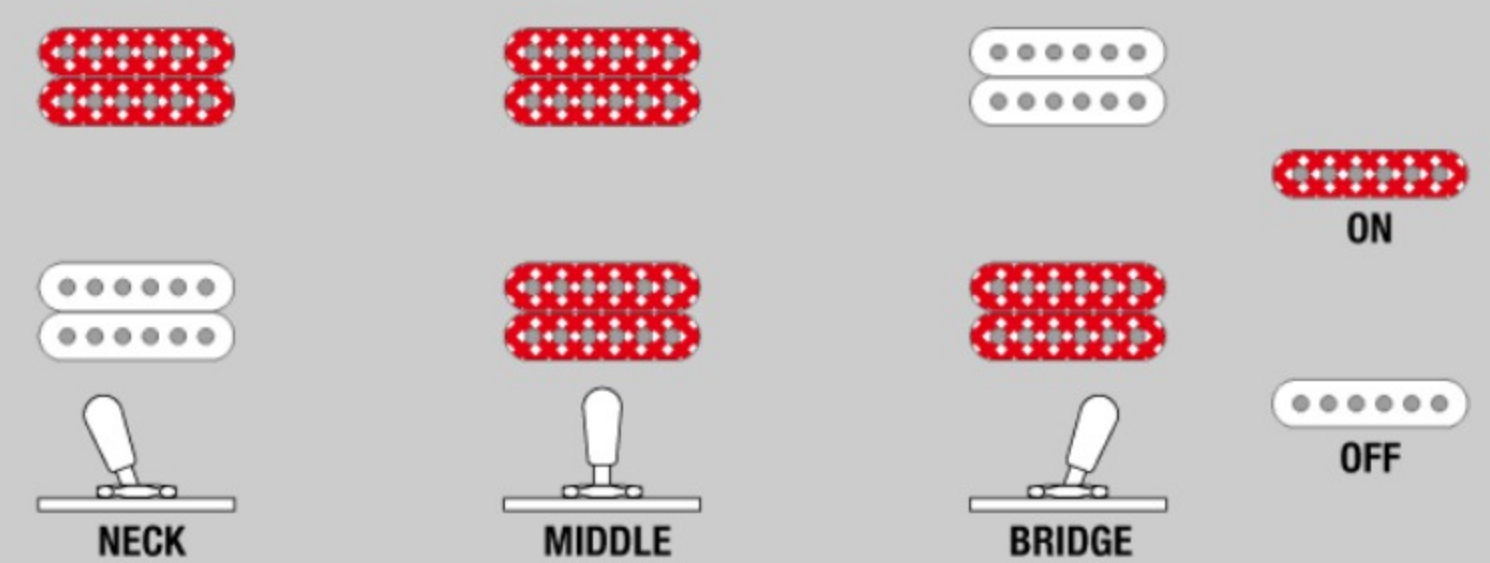

LGB30

GB

COLOR VARIATION :

NT : Natural

ARTIST DETAIL >

SPEC

SPECS

neck type	LGB30 / 3pc Nyatoh/Maple / set-in neck
top/back/side	Spruce top / Flamed Maple back / Flamed Maple sides
fretboard	Bound Ebony fretboard / Acrylic & Abalone block inlay
fret	Medium frets / Artstar fret edge treatment
number of frets	20
bridge	Gibraltar Artist bridge
string space	10.5mm
tailpiece	LGB30 tailpiece
neck pickup	Super 58 (H) neck pickup (Passive/Alnico)
bridge pickup	Super 58 (H) bridge pickup (Passive/Alnico)
factory tuning	1E,2B,3G,4D,5A,6E
string gauge	.011/.015/.022w/.030/.040/.050
nut	Bone nut
hardware color	Gold

NECK DIMENSIONS

Scale :	628mm/24.7"
a : Width	43mm at NUT
b : Width	56.3mm at 20F
c : Thickness	20mm at 1F
d : Thickness	22mm at 9F
Radius :	305mmR

DESCRIPTION +

BODY DIMENSIONS

a : Length	19 1/2"
b : Width	15 3/4"
c : Max Depth	3 5/8"

DESCRIPTION +

SWITCHING SYSTEM

DESCRIPTION +

CONTROLS

DESCRIPTION +

OTHER FEATURES

Recommended Bag IHB541-BK

Hardshell case included