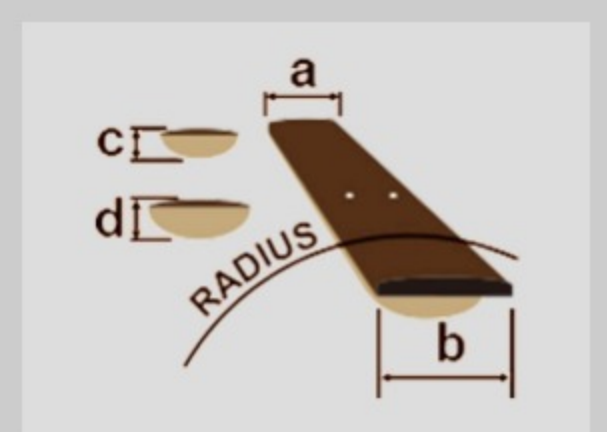

LGB30

GB

COLOR VARIATION :

NT : Natural

ARTIST DETAIL >

SPEC

SPECS

neck type	LGB30 / 3pc Nyatoh/Maple / set-in neck
top/back/side	Spruce top / Flamed Maple back / Flamed Maple sides
fretboard	Bound Ebony fretboard / Acrylic & Abalone block inlay
fret	Medium frets / Artstar fret edge treatment
number of frets	20
bridge	Gibraltar Artist bridge
string space	10.5mm
tailpiece	LGB30 tailpiece
neck pickup	Super 58 (H) neck pickup (Passive/Alnico)
bridge pickup	Super 58 (H) bridge pickup (Passive/Alnico)
factory tuning	1E,2B,3G,4D,5A,6E
string gauge	.011/.015/.022w/.030/.040/.050
nut	Bone nut
hardware color	Gold

NECK DIMENSIONS

Scale :	628mm/24.7"
a : Width	43mm at NUT
b : Width	56.3mm at 20F
c : Thickness	20mm at 1F
d : Thickness	22mm at 9F
Radius :	305mmR

DESCRIPTION +

BODY DIMENSIONS

a : Length	19 1/2"
b : Width	15 3/4"
c : Max Depth	3 5/8"

DESCRIPTION +

SWITCHING SYSTEM

DESCRIPTION +

CONTROLS

DESCRIPTION +

OTHER FEATURES

Recommended Bag IHB541-BK

Hardshell case included