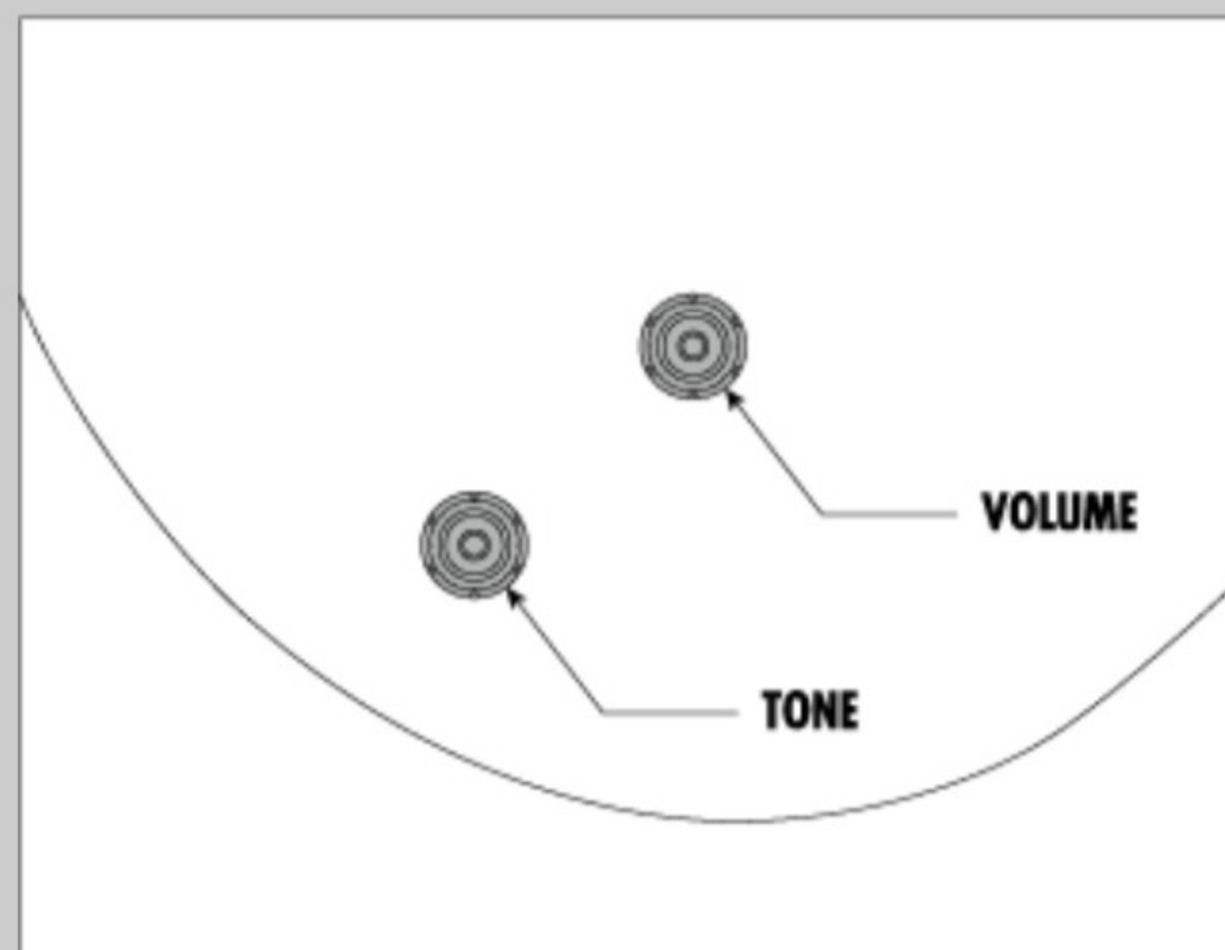

CONTROLS

OTHERS

Hardshell case included