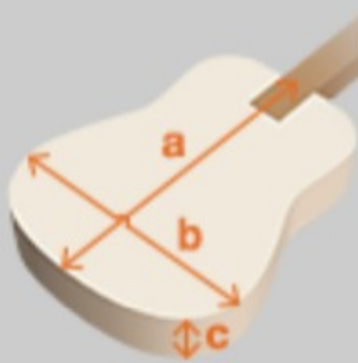

PM2 01

AA : Antique Amber

COLOR VARIATION :

SHARE :  

ARTIST DETAIL >

SPEC

SPEC

neck type	PM / 3pc Nyatoh/Maple / Set-in neck
top/back/side	Linden top / Linden back / Linden sides
fretboard	Bound Ebony fretboard / Acrylic & Abalone block inlay
fret	Medium frets / Artstar fret edge treatment
number of frets	22
bridge	ART-1 bridge
string space	10.4mm
tailpiece	KT30
neck pickup	Super 58 (H) neck pickup (Passive/Alnico)
factory tuning	1E,2B,3G,4D,5A,6E
string gauge	.011/.015/.022w/.030/.040/.050
nut	Bone
hardware color	Gold

NECK DIMENSIONS

Scale :	628mm/24.7"
a : Width	43mm at NUT
b : Width	57mm at 22F
c : Thickness	20mm at 1F
d : Thickness	22mm at 9F
Radius :	305mmR

BODY DIMENSIONS

a : Length	19 1/2"
b : Width	15 3/4"
c : Max Depth	3 5/8"