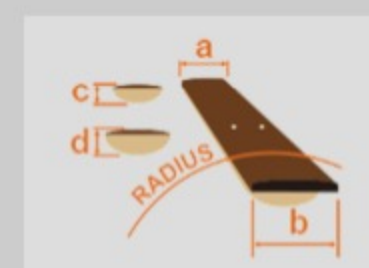

PM2 01

AA : Antique Amber

COLOR VARIATION :

SHARE :  

ARTIST DETAIL >

SPEC

SPEC

neck type	PM / 3pc Nyatoh/Maple / Set-in neck
top/back/side	Linden top / Linden back / Linden sides
fretboard	Bound Ebony fretboard / Acrylic & Abalone block inlay
fret	Medium frets / Artstar fret edge treatment
number of frets	22
bridge	ART-1 bridge
string space	10.4mm
tailpiece	KT30
neck pickup	Super 58 (H) neck pickup (Passive/Alnico)
factory tuning	1E,2B,3G,4D,5A,6E
string gauge	.011/.015/.022w/.030/.040/.050
nut	Bone
hardware color	Gold

NECK DIMENSIONS

Scale :	628mm/24.7"
a : Width	43mm at NUT
b : Width	57mm at 22F
c : Thickness	20mm at 1F
d : Thickness	22mm at 9F
Radius :	305mmR

BODY DIMENSIONS

a : Length	19 1/2"
b : Width	15 3/4"
c : Max Depth	3 5/8"