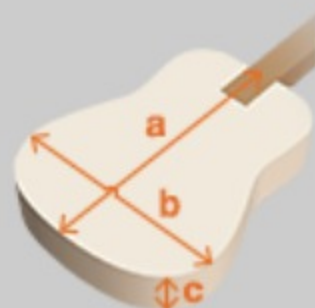

PM2

AA : Antique Amber

COLOR VARIATION :

SHARE :  

ARTIST DETAIL >

SPEC

SPEC

neck type	PM / 3pc Nyatoh/Maple / set-in neck
top/back/side	Maple top / Maple back / Maple sides
fretboard	Bound Ebony fretboard / Acrylic & Abalone block inlay
fret	Medium frets / Artstar fret edge treatment
number of frets	22
bridge	Gibraltar Artist bridge
string space	10.5mm
tailpiece	KT30 tailpiece
neck pickup	Super 58 (H) neck pickup (Passive/Alnico)
factory tuning	1E,2B,3G,4D,5A,6E
string gauge	.011/.015/.022w/.030/.040/.050
nut	Bone nut
hardware color	Gold

NECK DIMENSIONS

Scale :	628mm/24.7"
a : Width	43mm at NUT
b : Width	57mm at 22F
c : Thickness	20mm at 1F
d : Thickness	22mm at 9F
Radius :	305mmR

BODY DIMENSIONS

a : Length	19 1/2"
b : Width	15 3/4"
c : Max Depth	3 5/8"