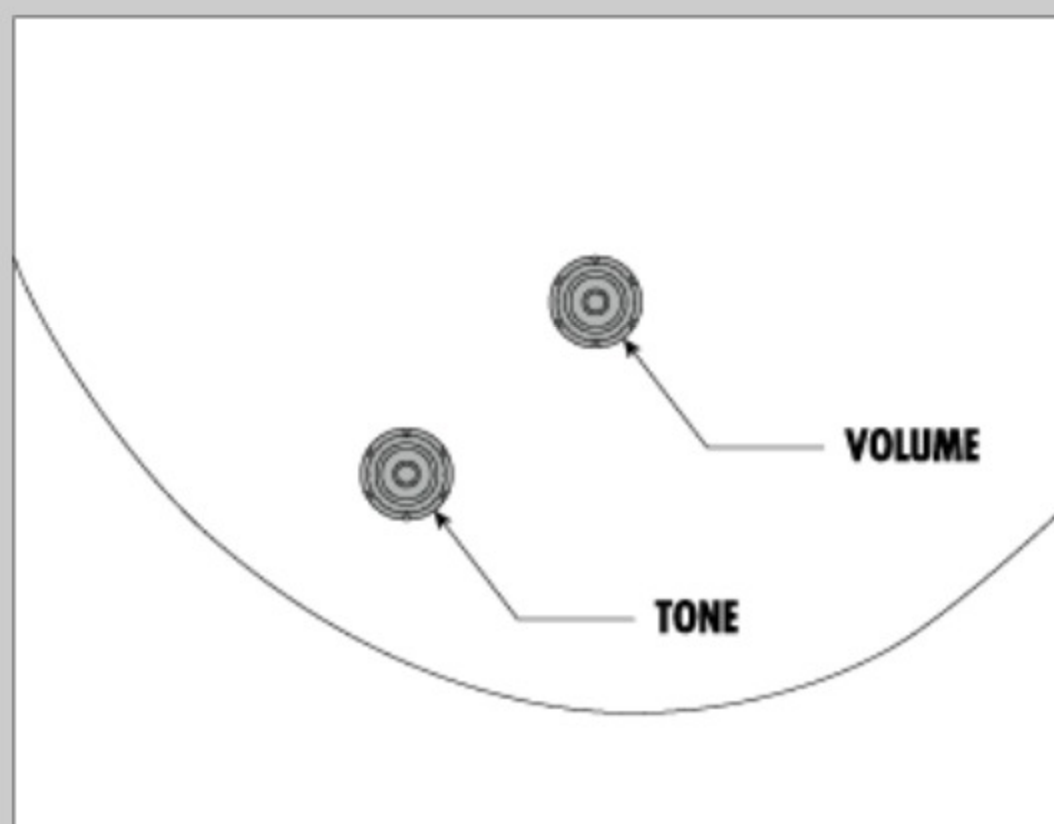

CONTROLS

OTHERS

Hardshell case included