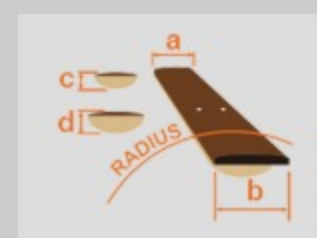

PM2

AA : Antique Amber

COLOR VARIATION :

SHARE :  

ARTIST DETAIL >

SPEC

SPEC

neck type	PM / 3pc Nyatoh/Maple / set-in neck
top/back/side	Maple top / Maple back / Maple sides
fretboard	Bound Ebony fretboard / Acrylic & Abalone block inlay
fret	Medium frets / Artstar fret edge treatment
number of frets	22
bridge	Gibraltar Artist bridge
string space	10.5mm
tailpiece	KT30 tailpiece
neck pickup	Super 58 (H) neck pickup (Passive/Alnico)
factory tuning	1E,2B,3G,4D,5A,6E
string gauge	.011/.015/.022w/.030/.040/.050
nut	Bone nut
hardware color	Gold

NECK DIMENSIONS

Scale :	628mm/24.7"
a : Width	43mm at NUT
b : Width	57mm at 22F
c : Thickness	20mm at 1F
d : Thickness	22mm at 9F
Radius :	305mmR

BODY DIMENSIONS

a : Length	19 1/2"
b : Width	15 3/4"
c : Max Depth	3 5/8"