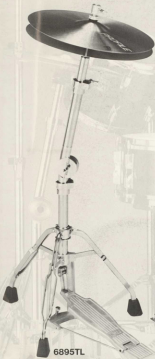

TWO IDEAS WHOSE TIME HAS FINALLY COME

When it comes to understanding the problems of positioning your drum set, no one listens and responds like Tama.

TILTHAT

The new Tilt-Hat from Tama allows virtually unlimited hi-hat positioning. A specially designed main shaft equipped with Tama's tilt assembly, enables angle variation from the central position. This added flexibility gives drummers the opportunity to position their hi-hat constantly, no matter how large or complicated their set may be.

PRO-BEAT TWIN

The new Pro-Beat Twin bass drum pedal brings double barrel performance to single bass drum sets. Now it's possible to play incredibly fast rolls with both feet, without the extra bulk (or expense) of a second bass drum.

Tama's exclusive dual universal joints provide for smooth action and uncompromised positioning. Central placement of the dual beaters provides powerful, even tonal response. Double your power and proficiency with the new Pro-Beat Twin pedal from Tama.