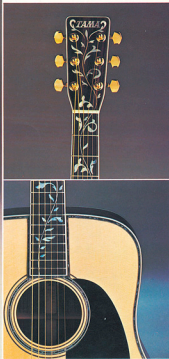

**TAMA**® **ARTIST**  
**DREADNAUGHT****NO. 3563**

Tama's finest dreadnaught guitar.  
Fine grained solid spruce top.  
Hand-shaped mahogany neck.  
The bracing is all hand-shaped for brilliant tone.  
Evony fingerboard and bridge with fancy designed genuine pearl inlays.  
Gold plated SMOOTH-TUNER machine heads.

NO.3560/12

**TAMA®**  
**DREADNAUGHT 12-STRING**
**NO.3560/12**

Fine grained solid spruce top.  
 Rosewood back and sides with beautiful pearloid binding.  
 Hand-shaped mahogany neck.  
 The elegant mother of pearl inlays on the fingerboard.  
 Chrome plated SMOOTH-TUNER machine heads.

**NO.3557/12**

Fine grained solid spruce top.  
 Fancy grained Jacaranda back and sides.  
 The bracing is all hand-shaped for brilliant tone.  
 Chrome plated SMOOTH-TUNER machine heads.

NO.3557/12