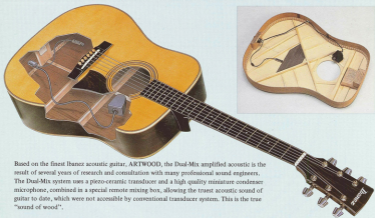

Dual Mix

The True "Sound of Wood" by Ibanez Artwood Dual-Mix.

Based on the finest Ibanez acoustic guitar, ARTWOOD, the Dual-Mix amplified acoustic is the result of several years of research and consultation with many professional sound engineers. The Dual-Mix system uses a piezo-ceramic transducer and a high quality miniature condenser microphone, combined in a special remote mixing box, allowing the truest acoustic sound of guitar to date, which were not accessible by conventional transducer system. This is the true "sound of wood".

■ FEATURES

- True acoustic sound through combined use of piezo-ceramic transducer and condenser microphone.
- Remote Dual-Mix mixing box to allow for proper balance between both elements. Bass and treble equalization.
- Sturdy 3/4 phone connectors.

Remote Dual-Mix mixing box to allow for proper balance between both elements.
Bass and treble equalization.

for 117V

for 220V

AC ADAPTER
(AC-108)

artwood series
Ibanez®