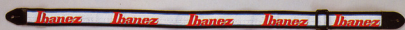

GUITAR STRAPS

GSR18BK

GSR18RD

GSR18WH

GSR20

GS100

GS200

GSL10

4850

STANDARD MODEL

GSR18BK

Max Length;
130cm

GSR18RD

GSR18WH

GSR20

Woven Strap

color:Blue, Red and Yellow

Max. Length:130cm

ORIGINAL MODEL

GS100

"QUIK-RELEASE" strap
Max. Length; 130cm

GS200

"QUIK-RELEASE" strap
①QUIK-RELEASE SYSTEM
②Wrench & Pick Holder
③Hi-Touch Pad
Max. Length; 125cm

GSL10

"IBANEZ LOGO" Strap
Max Length; 130cm

LEATHER MODEL

4850

Leather Strap
Color:Black and Chocolate Brown
Max. Length:130cm

GUITAR NECK CORD

4100