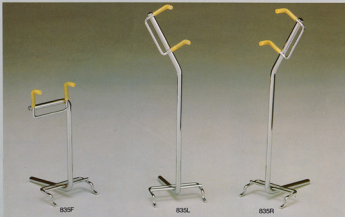

For Folk Guitar

SC-C

For Classic Guitar

GUITAR STAND

839

Feature

- Compact design for carrying and storage.
- Height adjustment pipe of supporter to hook extends for maximum 650mm.
- The Nylon Bushing clamp locks shafts securely without marring and gives shafts smooth height adjustment.
- Weight of the base section is 1.5kg (total weight is 2.0kg), for superb balance and stability.
- Pipe of legs are completely inserted into the hard nylon bracket, and the hinge bolts directly go through the bracket and leg pipe and hold the legs completely.
- Special designed natural rubber tip for prevent skidding.
- Base, hook bracket and supporter bracket are made by durable zinc diecast for maximum strength.
- Hook is fixed to the main shaft.
- Loosening the knurl knob, supporter can be taken apart for storage. Position of the supporter can be set firmly by the knob to fit guitar shape.
- Knurl knob is of "loss-free" mechanism.
- Angled 85° main shaft and weight of base unit enhance superb stability.

GUITAR HOLDERS

For Wall — Display
Holds all standard guitars. Solid steel bright durable finishes.

- 835F**
Straight model
- 835R**
Right model
- 835L**
Left model