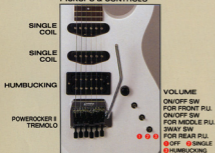

ROADSTAR
RG240

New Ideas For Today's Musicians

Ibanez

ROADSTAR RG240

Ibanez

TILT-BACK HEAD STOCK
WITH CHROME HARDWARE

NECK MEASUREMENT (mm)	WIDTH AT NUT (W/LOCKING NUT) 42
	THICKNESS AT 1ST FRET 20
	THICKNESS AT 12TH FRET 21.5

TOP LOK II

MAPLE NECK
ROSEWOOD FINGERBOARD WITH 22 FRETTS

PICKUPS & CONTROLS

COLORS