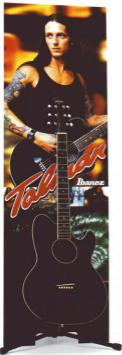

Talman INTER CITY

With their slightly deeper "Urban Concert" size, the Talman Inter City guitars retain the comfortable body size of the other Talman acoustics, but produce a louder, unamplified sound.

Special Display Stand

is available for the introductory sales campaign.

TCY10

Body	Urban Concert
Top	Spruce
Bracing	X-Bracing
Back & Sides	Nato
Binding	Multi-Ply
Soundhole	Tilted Oval
Neck	Walrusray
Fingerboard	Hardwood
Tuners	Die-Cast, Chrome
Pickup	Piez
Electronics	AEG201
Strings	Brass
Total length	995 mm (39 1/8")
Body Length	450mm (18 1/8")
Body Width	265mm (10 5/8")
Body Depth	90mm (3 1/2")

- Deeper "Urban Concert" size body with tilted, oval-shaped sound hole and maximum upper fret access
- Choice of "X" braced ash or spruce top
- Piezo pickup and custom AEG201 2-band EQ

Ibanez