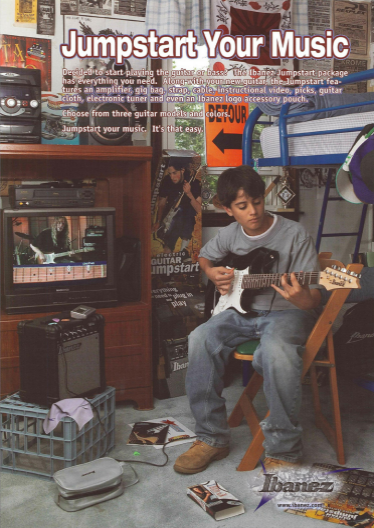

Jumpstart Your Music

Decided to start playing the guitar or bass? The Ibanez Jumpstart package has everything you need. Along with your new guitar, the Jumpstart features an amplifier, gig bag, strap, cable, instructional video, picks, guitar cloth, electronic tuner and even an Ibanez logo accessory pouch.

Choose from three guitar models and colors.

Jumpstart your music. It's that easy.

Ibanez

www.ibanez.com