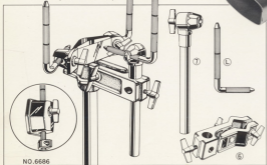

**SHELL-SUPPORTER  
NO.6635**

Prevents the bass drum shell from oval shaping by tom toms weight and keeps it in entire circle.  
Stops the vibration-slip down of the tone control pillow or blanket.  
Use for 18" to 26" bass drums.

- NO.6310** Cow bell holder  
Complete with "U" clamp

NO.6686

**TRIPLE TOM TOM HOLDER  
NO.6682-3T**

Triple tom tom holder, complete with shell mount casting & shell mount brackets

**NO.67-L**

Triple tom tom brace, complete with 6-multi-clamp, 7-ratchet arm and "L"-rod