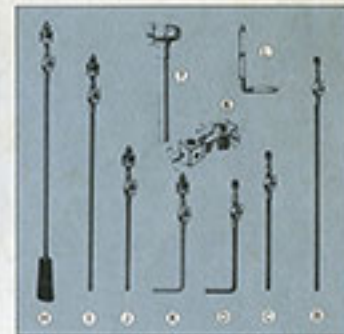

Titan

Multi-stand
Flattish arm
Long hatcher arm
"L" rod
Mass holder w/24" straight rod
Mass holder w/12" straight rod
Mass holder w/"L" shaped rod
Cymbal holder w/courtesy weight
Cymbal holder w/24" straight rod
Cymbal holder w/12" straight rod
Cymbal holder w/"L" shaped rod