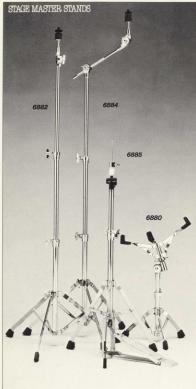

TAMA INTRODUCES NEW SERIES OF HARDWARE!

STAGE MASTER STANDS PRO-BEAT PEDAL

STAGE MASTER STANDS