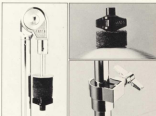

6745 "PRO-BEAT" CHAIN-DRIVE PEDAL