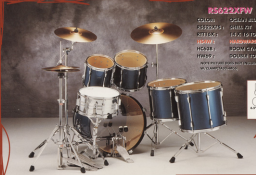

# ROCKSTAR

**RS5622XFW**

- COLOR: OCEAN BLUE (OBL)
- FINISH: GLOSS
- RIMS: 14.5" TO 17" TOM
- HEADS: HARDWARE KIT
- HOLES: ROOM CYMBAL STAND
- HWKIT: DOUBLE TOM STAND

NOTE: THIS SET DOES NOT INCLUDE DRUM PEDALS OR CYMBALS.

**NEW!**

TO MEET THE DEMAND FROM PLAYERS FOR MORE VARIETY IN THEIR SET-UP, TAMA IS PLEASED TO ANNOUNCE THE EXPANSION OF THE PRODUCT RANGE.

**Available Colors**

**NEW!**

**OCEAN BLUE (OBL)**  
OBL IS NOW AVAILABLE IN ROCKSTAR RS SERIES.

-  WINE RED (WR)
-  SUGAR WHITE (SW)
-  BLACK (BK)

**H54W HARDWARE KIT**

- H48S: HI-HAT STAND W/SWIVEL FUNCTION
- H50: SNARE STAND
- HP20TW: CHAIN DRIVE TWIN PEDAL **NEW!**
- HC62: CYMBAL STAND

**IMPROVED!**

H48S: HI-HAT STAND W/SWIVEL FUNCTION  
For more comfortable double pedal playing

HP20TW: CHAIN DRIVE TWIN PEDAL  
The most affordable double pedal with TAMA quality

**IMPROVED!**  
**NEW!**